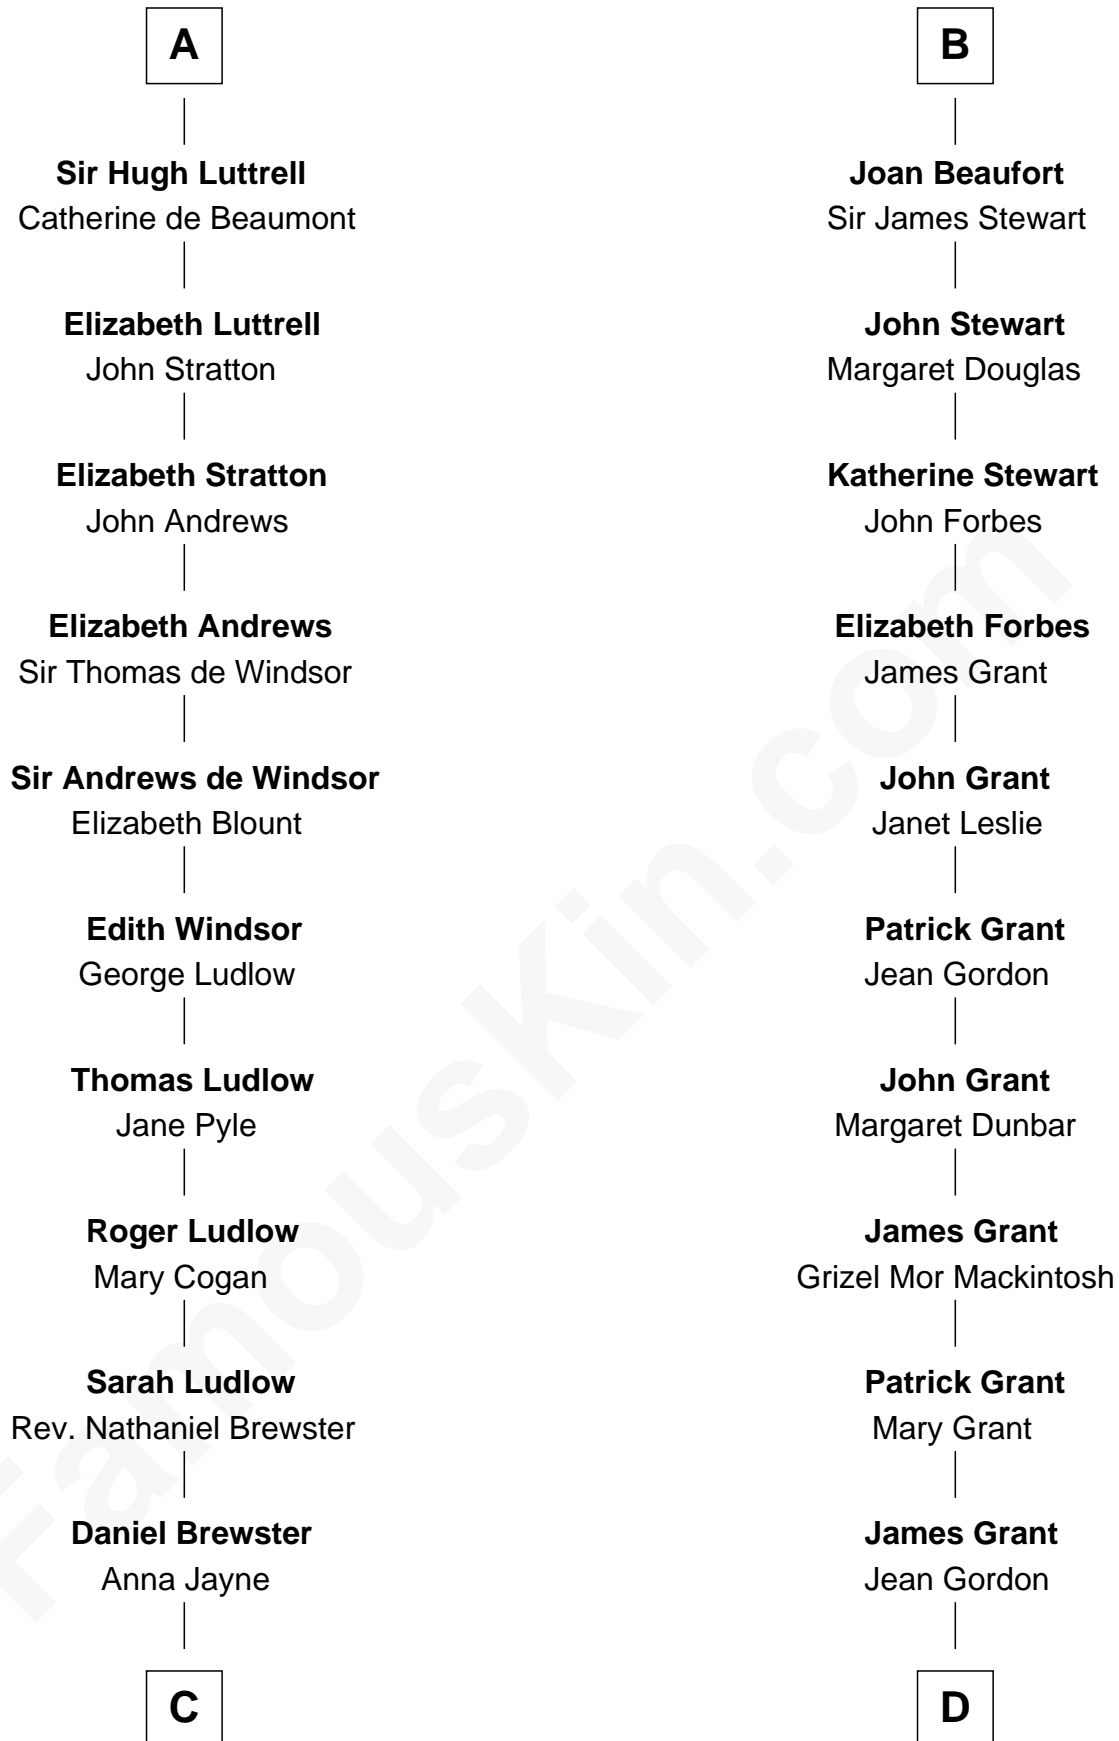

FamousKin.com

Relationship Chart of

Caleb Brewster

Member of the Culper Spy Ring during the American Revolution

18th cousin 3 times removed of

Lytton Strachey

Author and Co-Founder of Bloomsbury Group

C

Benjamin Brewster

Sarah Biggs

Caleb Brewster

Member of the Culper Spy Ring

D

William Grant

Elizabeth Raper

Sir John Peter Grant