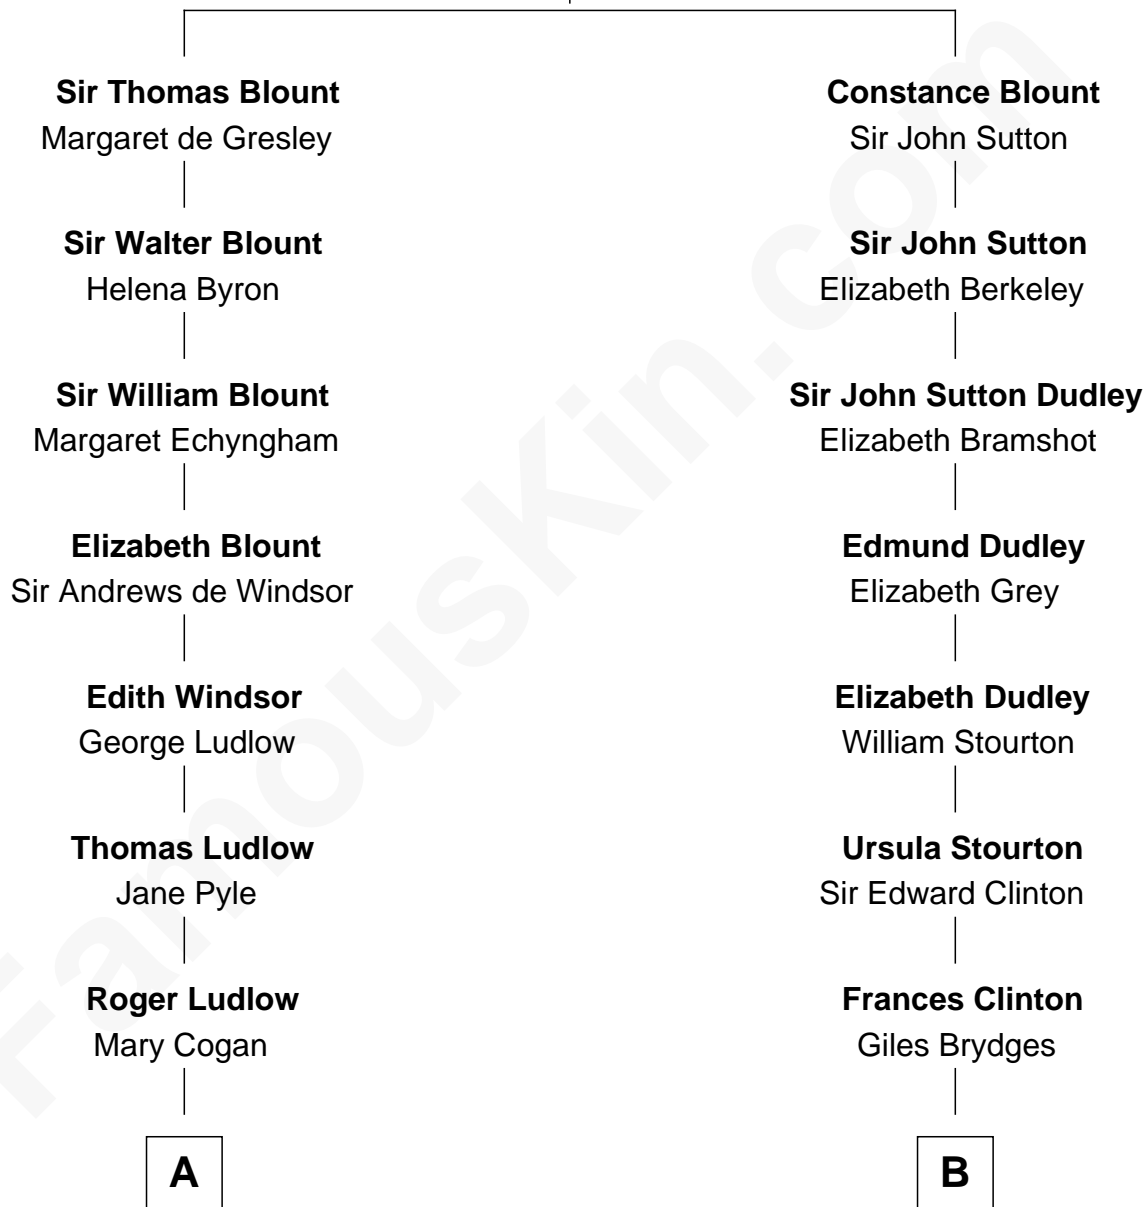

FamousKin.com

Relationship Chart of

Caleb Brewster

Member of the Culper Spy Ring during the American Revolution

10th cousin 9 times removed of

Sarah Ferguson

Duchess of York

Sir Walter Blount

Sancha de Ayala

C

Marian Louisa Montagu-Douglas-Scott

Andrew Henry Ferguson

Ronald Ivor Ferguson

Susan Mary Wright

Sarah Ferguson

Duchess of York