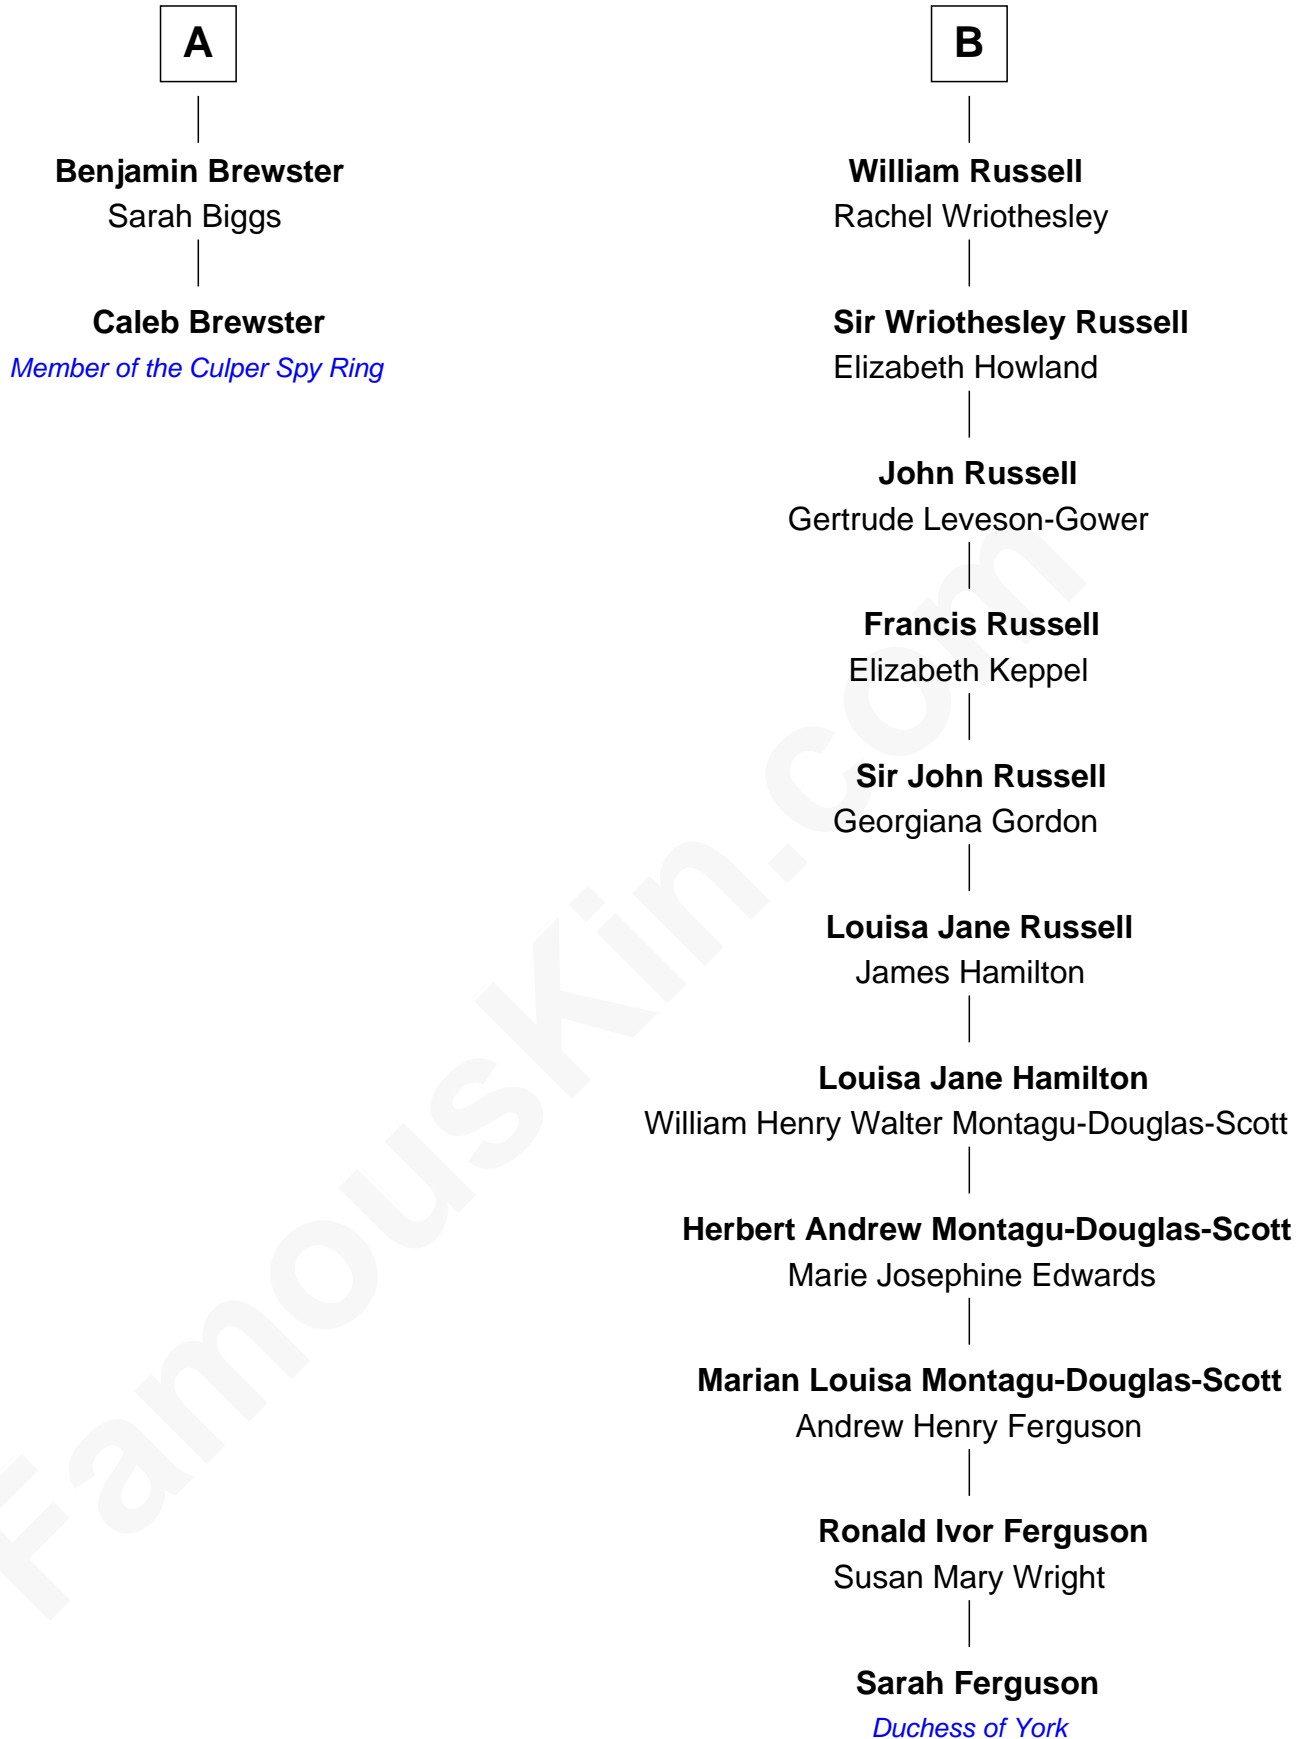

FamousKin.com Relationship Chart of

Caleb Brewster

Member of the Culper Spy Ring during the American Revolution

8th cousin 9 times removed of

Sarah Ferguson

Duchess of York

John Andrews
Elizabeth Stratton

Elizabeth Andrews
Sir Thomas de Windsor

Sarah Ferguson photo by [Norbert Aepli](#) (CC BY 3.0)