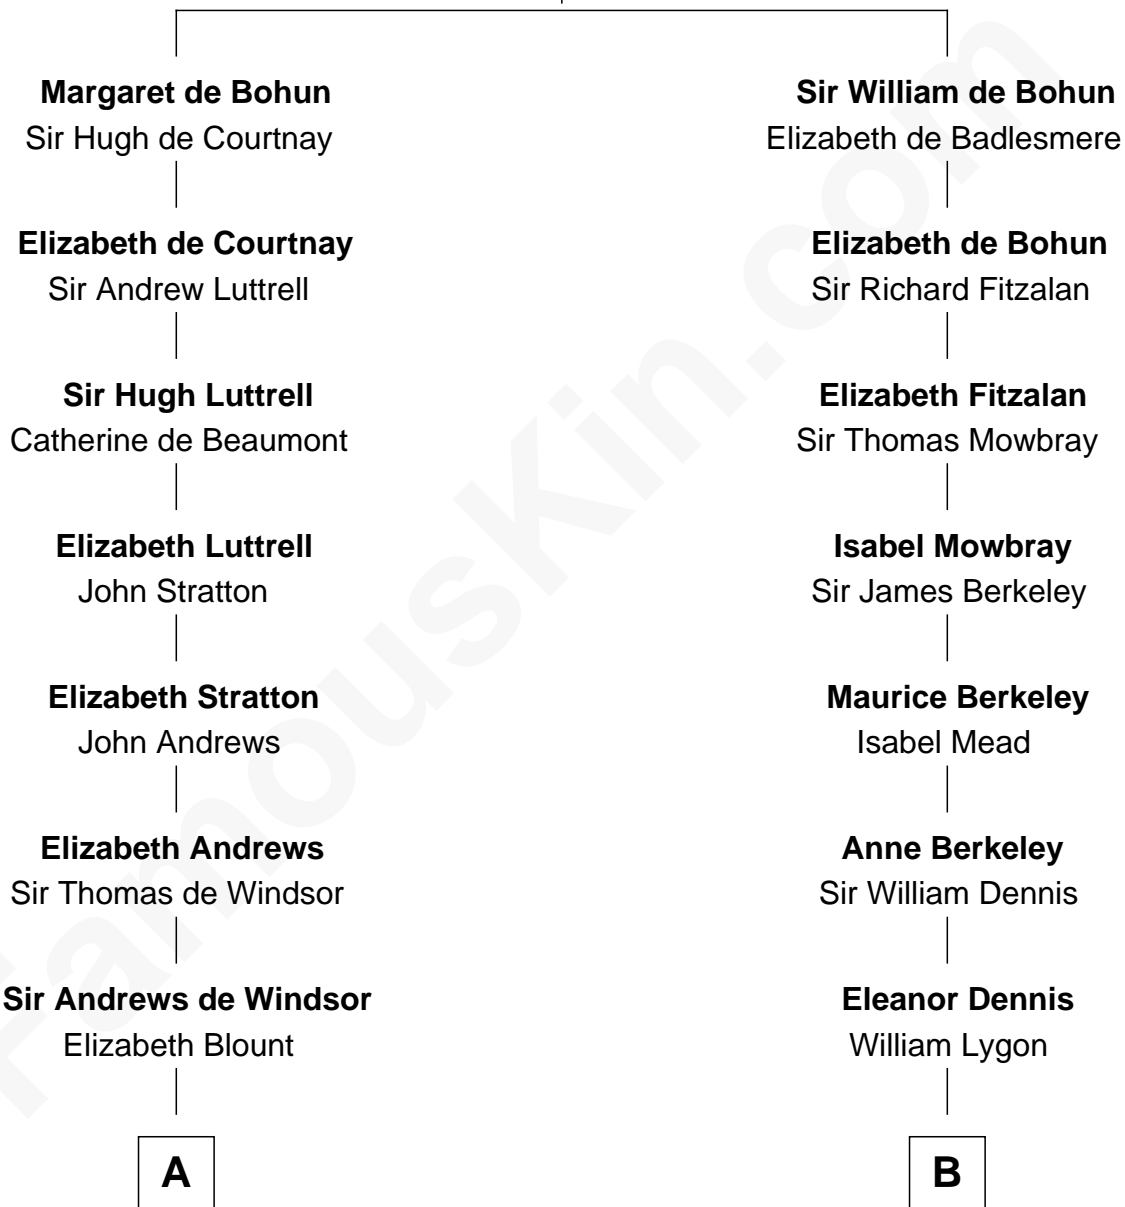

FamousKin.com Relationship Chart of

Caleb Brewster

Member of the Culper Spy Ring during the American Revolution

13th cousin 7 times removed of

Sarah Ferguson

Duchess of York

Humphrey de Bohun
Elizabeth Plantagenet

C

Margaret Brand

Algernon Francis Holford Ferguson

Andrew Henry Ferguson

Marian Louisa Montagu-Douglas-Scott

Ronald Ivor Ferguson

Susan Mary Wright

Sarah Ferguson

Duchess of York

FamousKin.com