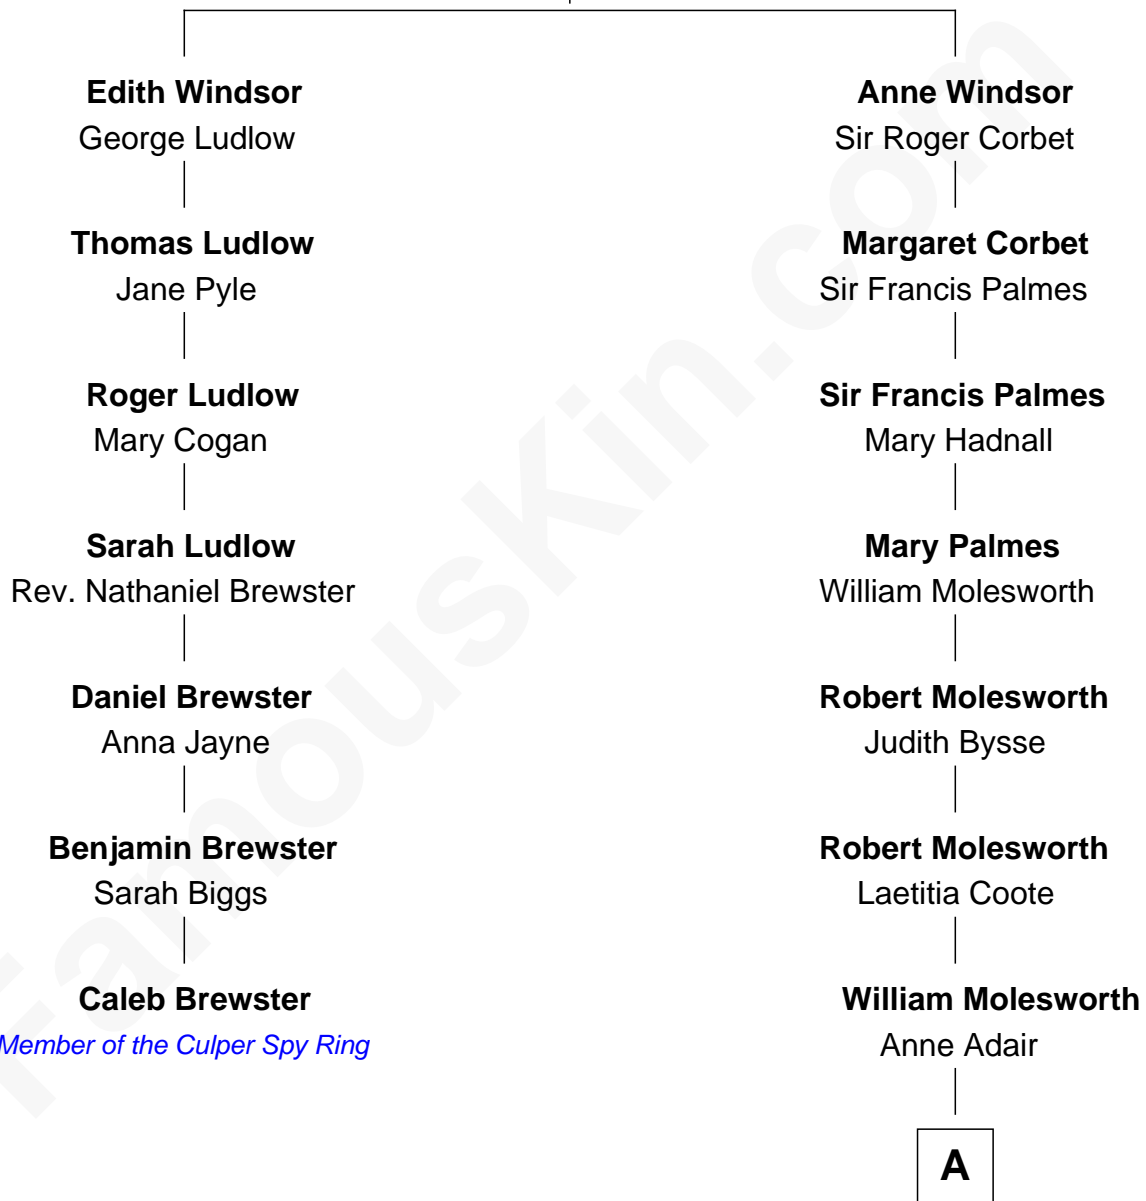

FamousKin.com

Relationship Chart of

Caleb Brewster

Member of the Culper Spy Ring during the American Revolution

6th cousin 5 times removed of

Joan Fontaine
Movie Actress

Sir Andrews de Windsor
Elizabeth Blount

A

Richard Molesworth

Catherine Cobb

John Molesworth

Louise Tomkyns

Margaret Letitia Molesworth

Charles Richard De Havilland

Walter Augustus De Havilland