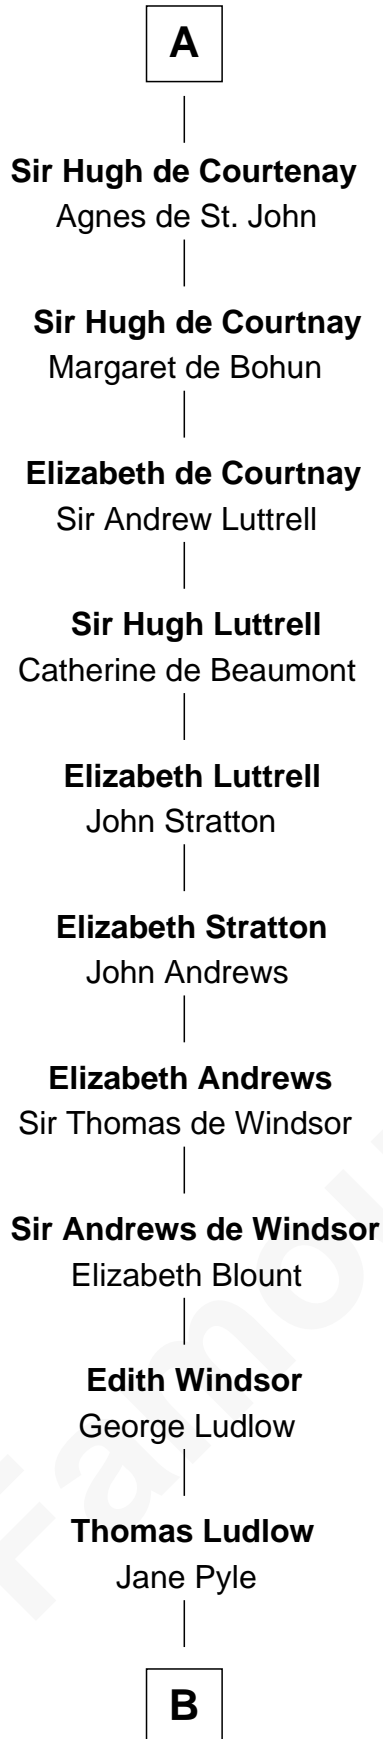

FamousKin.com

Relationship Chart of

Caleb Brewster

Member of the Culper Spy Ring during the American Revolution

2nd cousin 19 times removed of

Robert Fitzwalter
Magna Carta Surety

B

—
Roger Ludlow

Mary Cogan

—
Sarah Ludlow

Rev. Nathaniel Brewster

—
Daniel Brewster

Anna Jayne

—
Benjamin Brewster

Sarah Biggs

—
Caleb Brewster