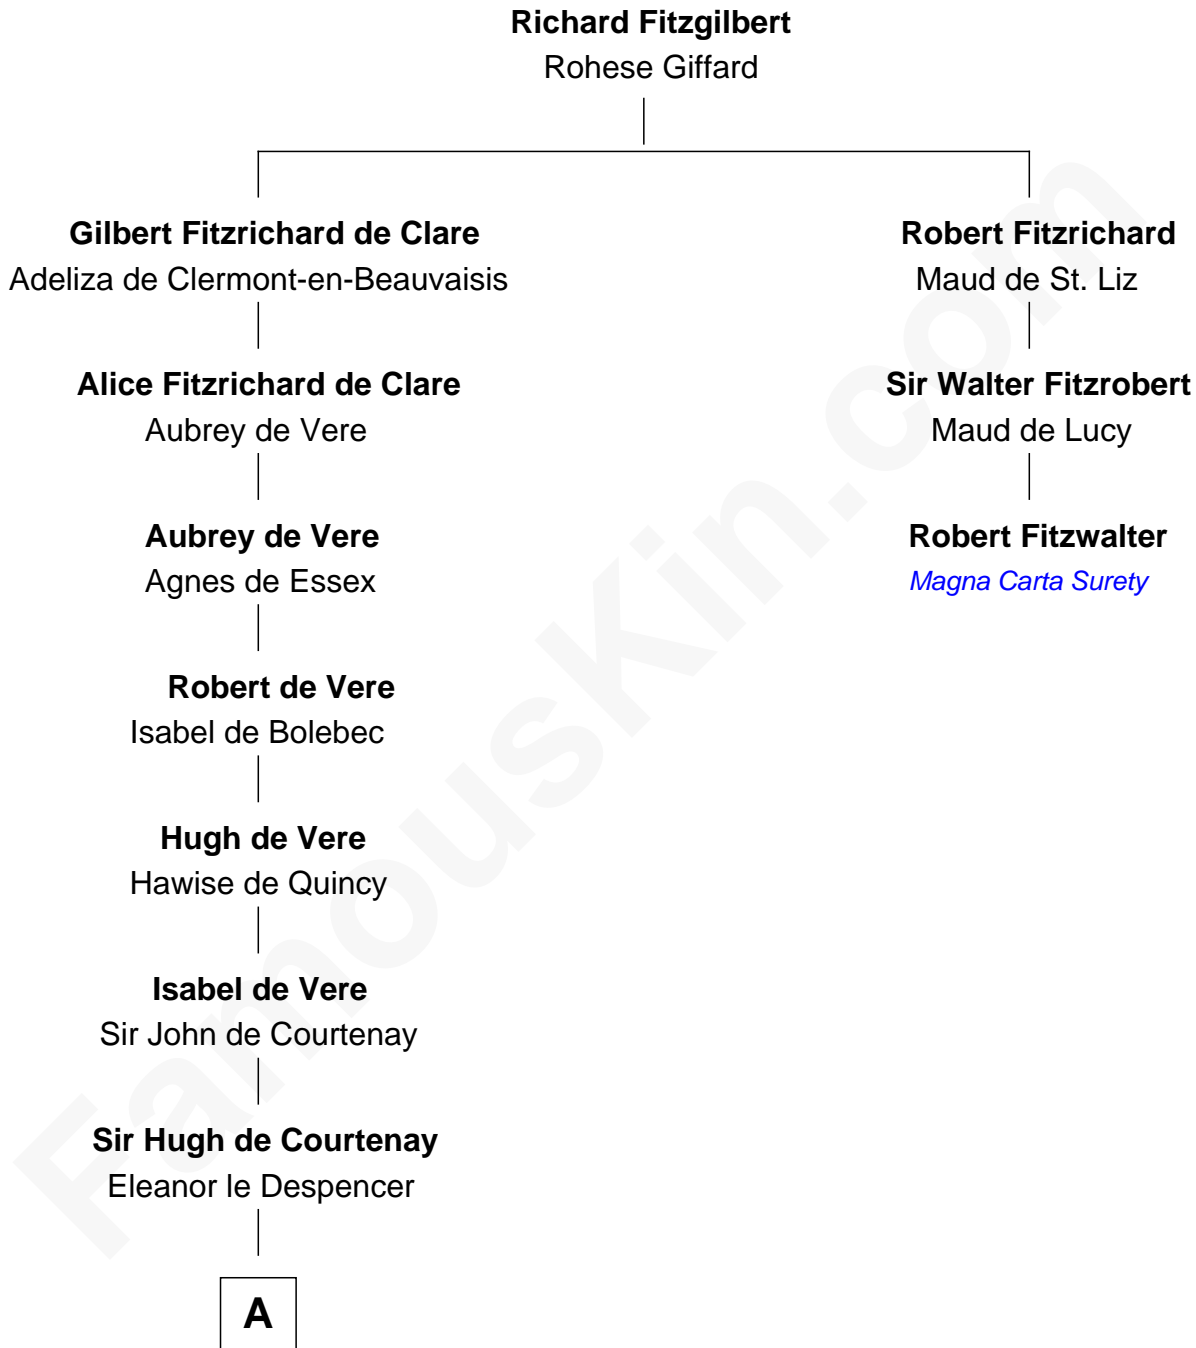

FamousKin.com

Relationship Chart of

Caleb Brewster

Member of the Culper Spy Ring during the American Revolution

2nd cousin 19 times removed of

Robert Fitzwalter
Magna Carta Surety

B

—
Roger Ludlow

Mary Cogan

—
Sarah Ludlow

Rev. Nathaniel Brewster

—
Daniel Brewster

Anna Jayne

—
Benjamin Brewster

Sarah Biggs

—
Caleb Brewster