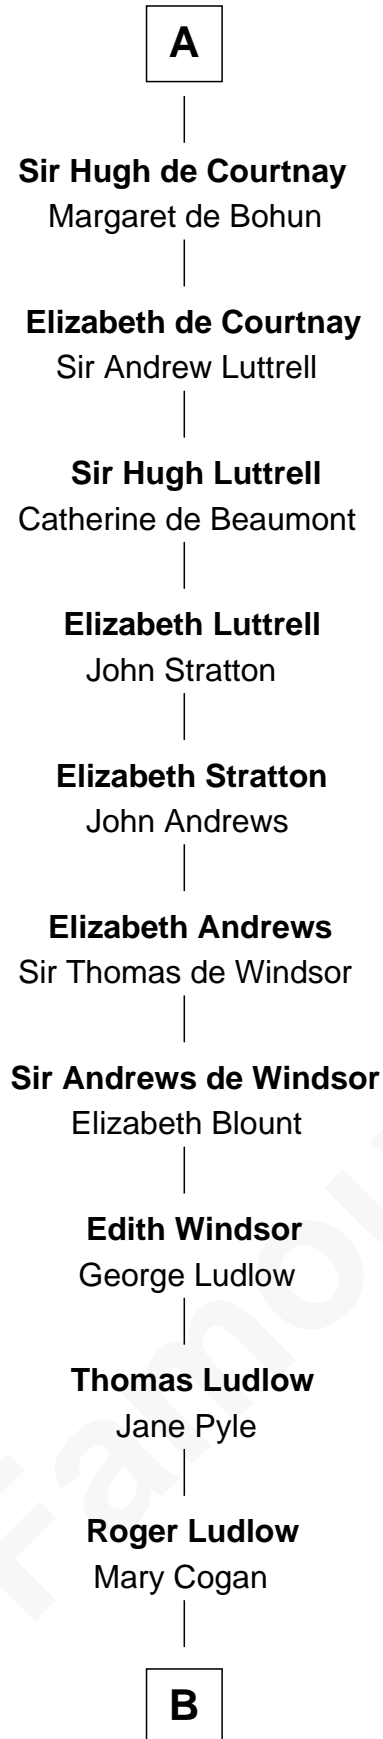

FamousKin.com

Relationship Chart of

Caleb Brewster

Member of the Culper Spy Ring during the American Revolution

2nd cousin 18 times removed of

Robert Fitzwalter
Magna Carta Surety

Maud of Northumberland

Simon I de St. Liz

B

—
Sarah Ludlow
Rev. Nathaniel Brewster

—
Daniel Brewster
Anna Jayne

—
Benjamin Brewster
Sarah Biggs

—
Caleb Brewster
Member of the Culper Spy Ring

FamousKin.com