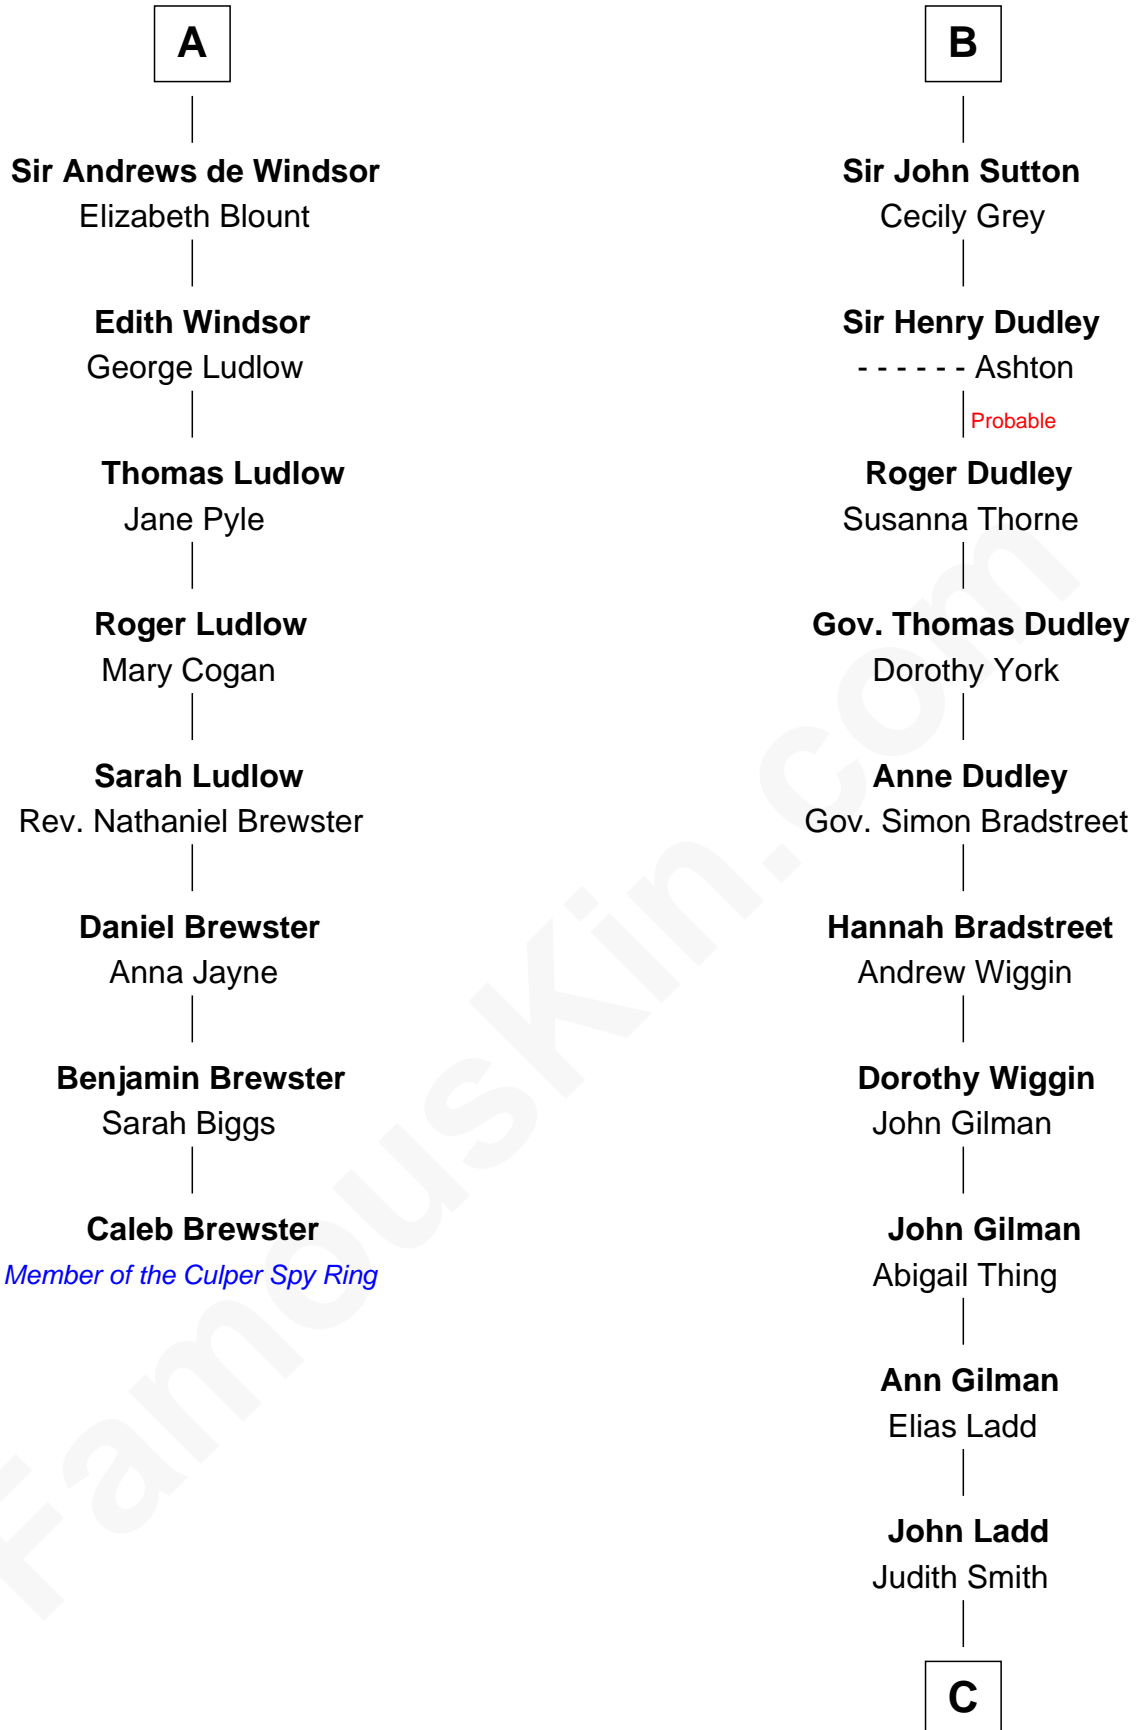

## Relationship Chart of

### Caleb Brewster

*Member of the Culper Spy Ring during the American Revolution*

14th cousin 7 times removed of

**Alan Ladd**  
*Movie Actor*

**C**

—  
**Josiah Ladd**

Nancy Ladd

—  
**Alvaro Ladd**