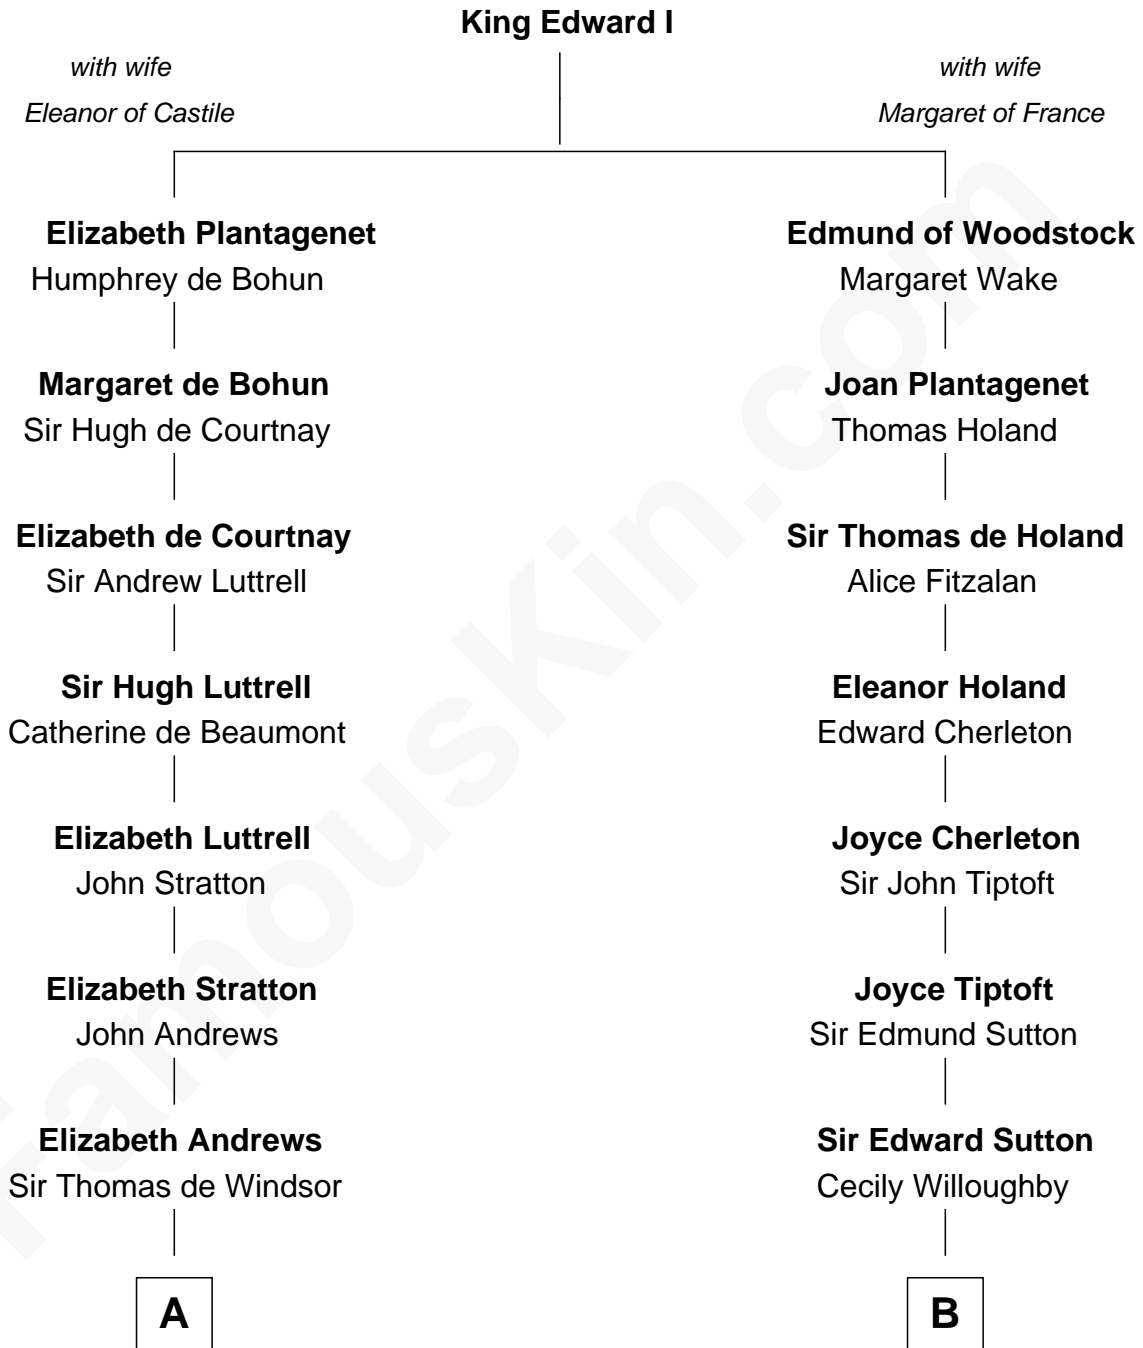

## Relationship Chart of

### Caleb Brewster

*Member of the Culper Spy Ring during the American Revolution*

14th cousin 7 times removed of

**Alan Ladd**  
*Movie Actor*

**C**

—  
**Josiah Ladd**

Nancy Ladd

—  
**Alvaro Ladd**