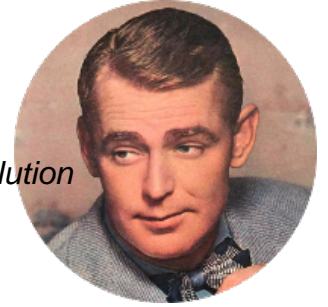

FamousKin.com

Relationship Chart of

Caleb Brewster

Member of the Culper Spy Ring during the American Revolution

16th cousin 4 times removed of

Alan Ladd
Movie Actor

Hugh de Vere
Hawise de Quincy

C