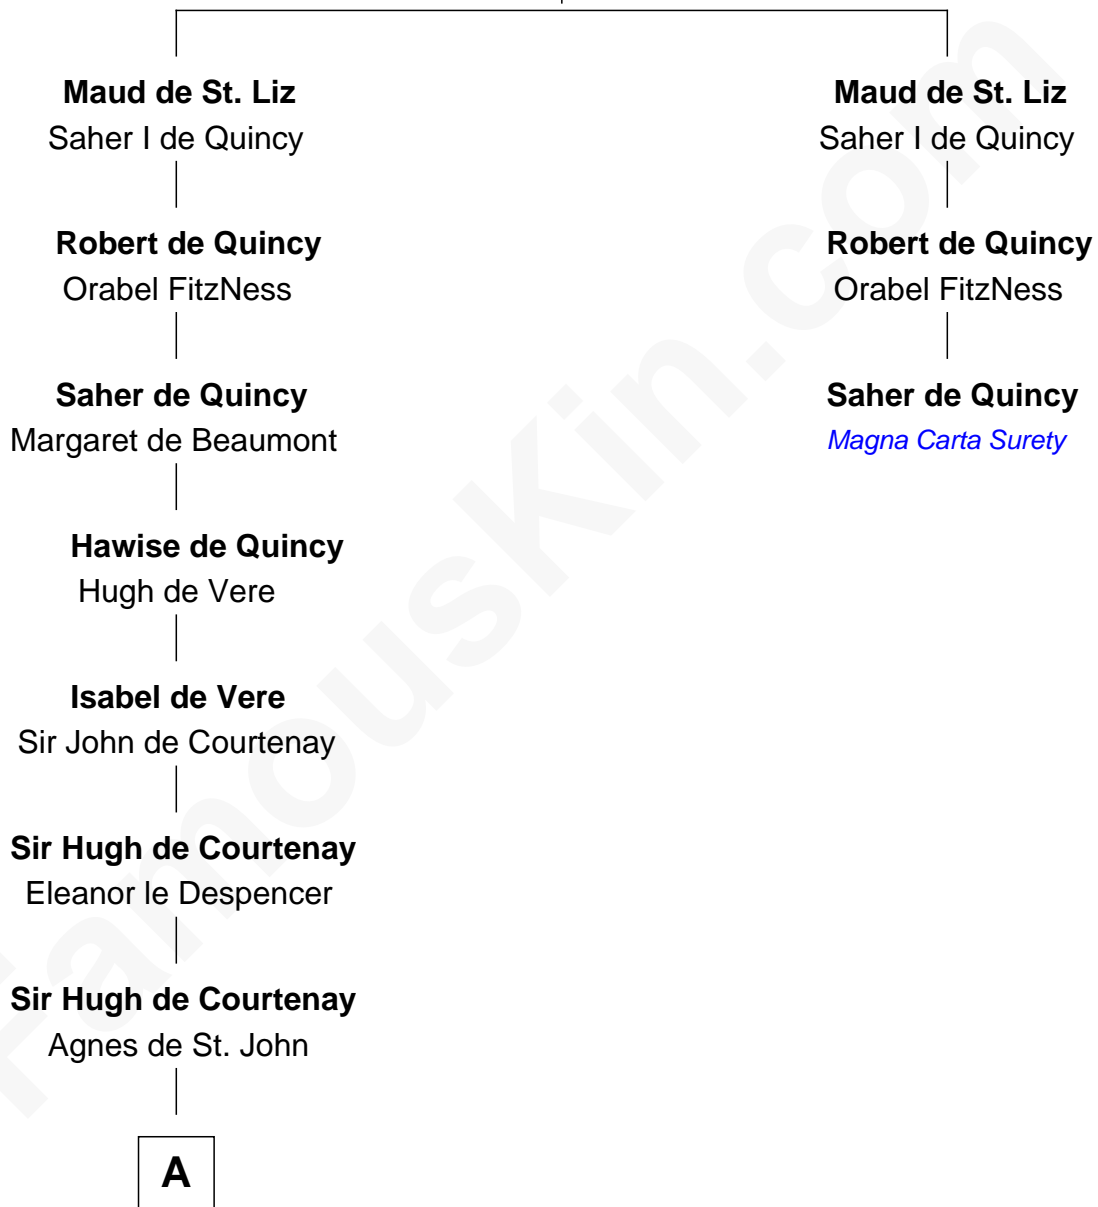

FamousKin.com

Relationship Chart of

Caleb Brewster

Member of the Culper Spy Ring during the American Revolution

2nd cousin 18 times removed of

Saher de Quincy
Magna Carta Surety

Maud of Northumberland

Simon I de St. Liz

B

—
Sarah Ludlow
Rev. Nathaniel Brewster

—
Daniel Brewster
Anna Jayne

—
Benjamin Brewster
Sarah Biggs

—
Caleb Brewster
Member of the Culper Spy Ring

FamousKin.com