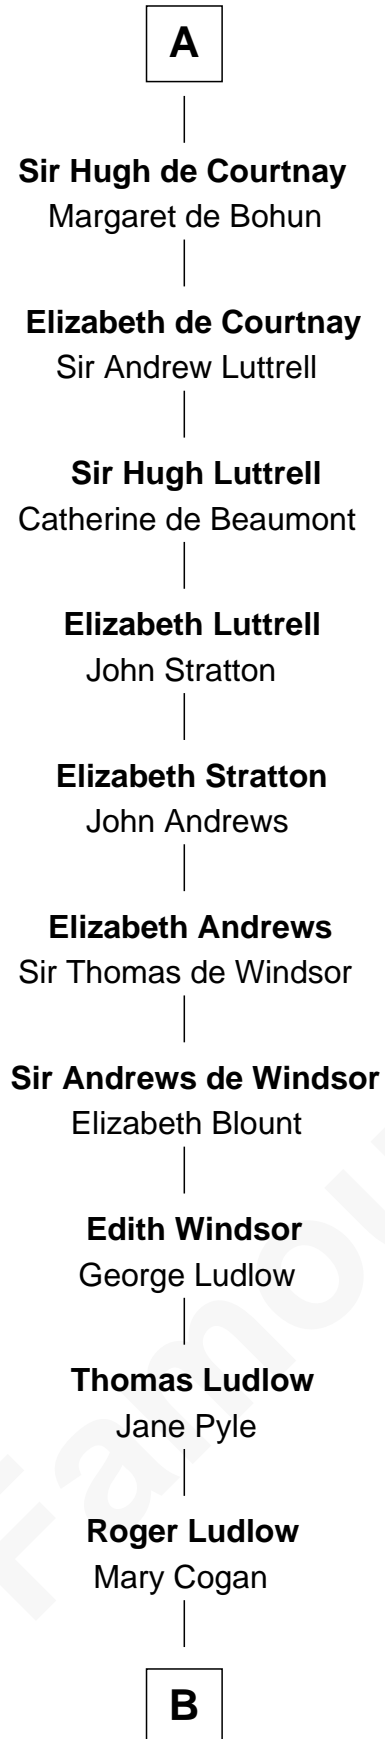

FamousKin.com

Relationship Chart of

Caleb Brewster

Member of the Culper Spy Ring during the American Revolution

2nd cousin 18 times removed of

Saher de Quincy
Magna Carta Surety

Maud of Northumberland

Simon I de St. Liz

B

—
Sarah Ludlow
Rev. Nathaniel Brewster

—
Daniel Brewster
Anna Jayne

—
Benjamin Brewster
Sarah Biggs

—
Caleb Brewster
Member of the Culper Spy Ring

FamousKin.com