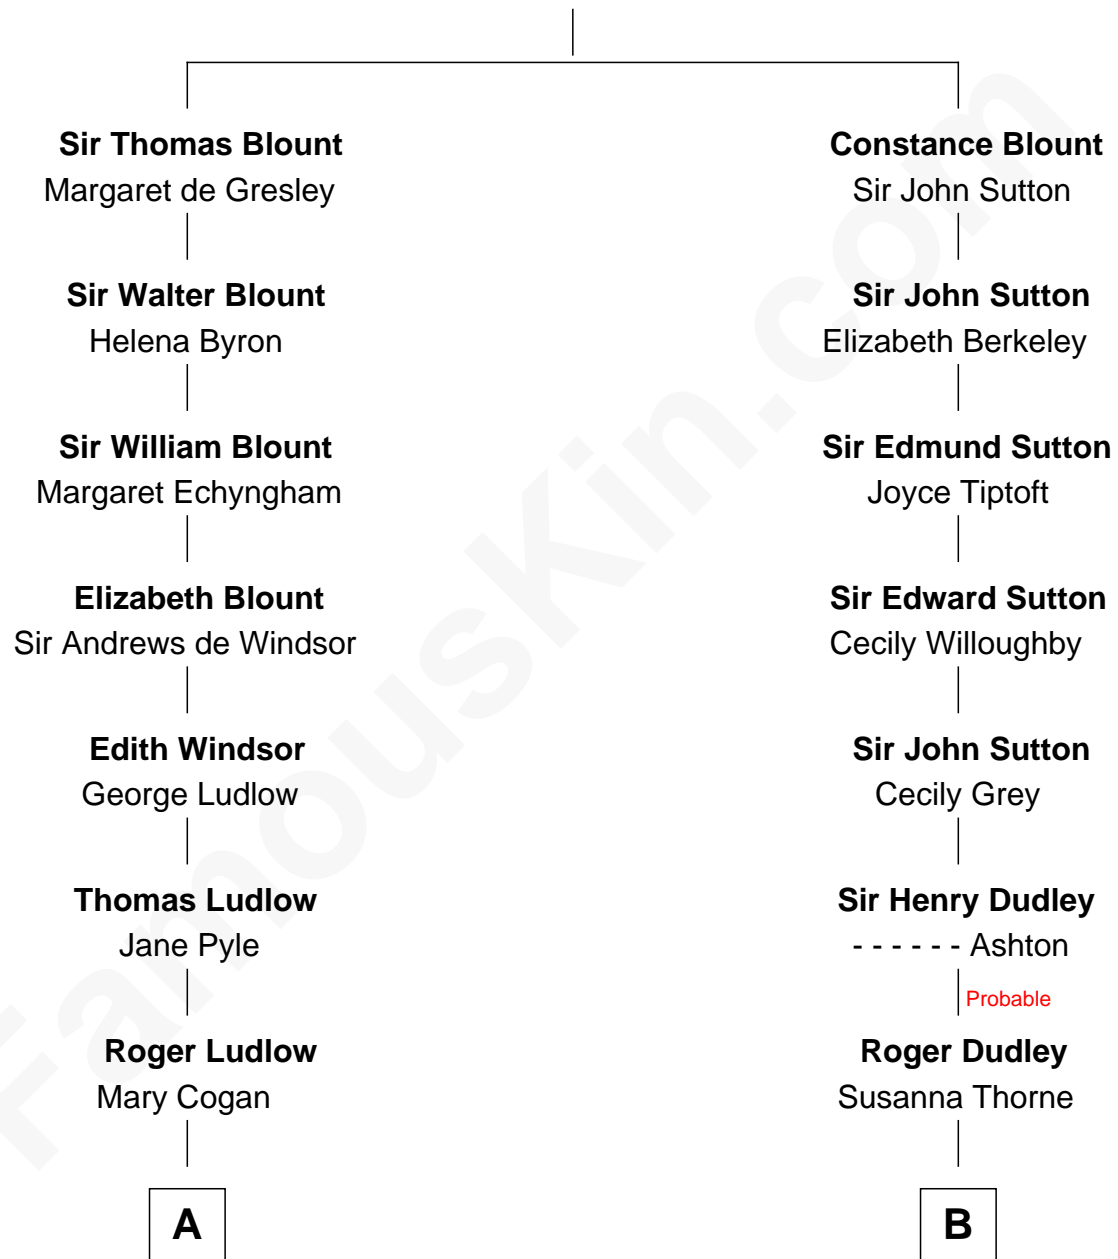

FamousKin.com Relationship Chart of

Caleb Brewster

Member of the Culper Spy Ring during the American Revolution

10th cousin 8 times removed of

George Hamilton

TV and Movie Actor

Sir Walter Blount

Sancha de Ayala