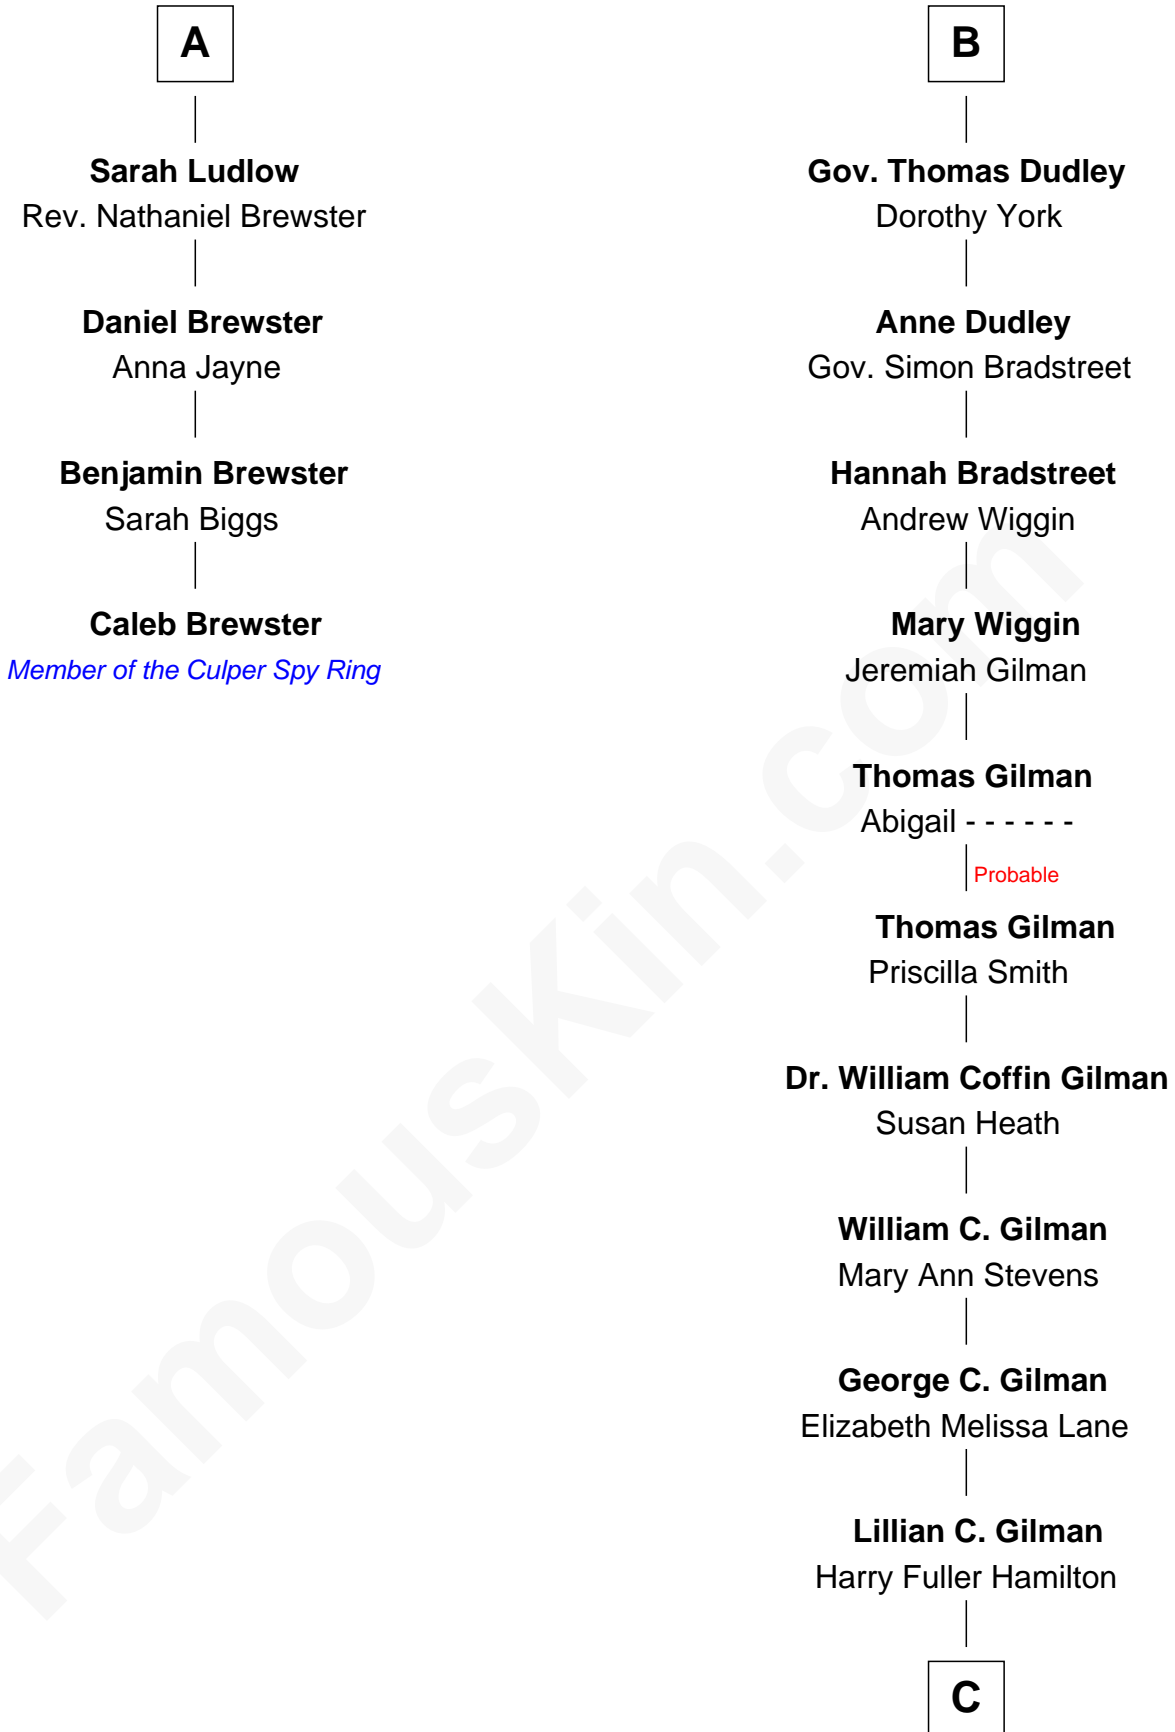

FamousKin.com Relationship Chart of

Caleb Brewster

Member of the Culper Spy Ring during the American Revolution

10th cousin 8 times removed of

George Hamilton

TV and Movie Actor

Sir Walter Blount

Sancha de Ayala

C

George William Hamilton

Anne Lucille Stevens

George Hamilton

TV and Movie Actor

FamousKin.com