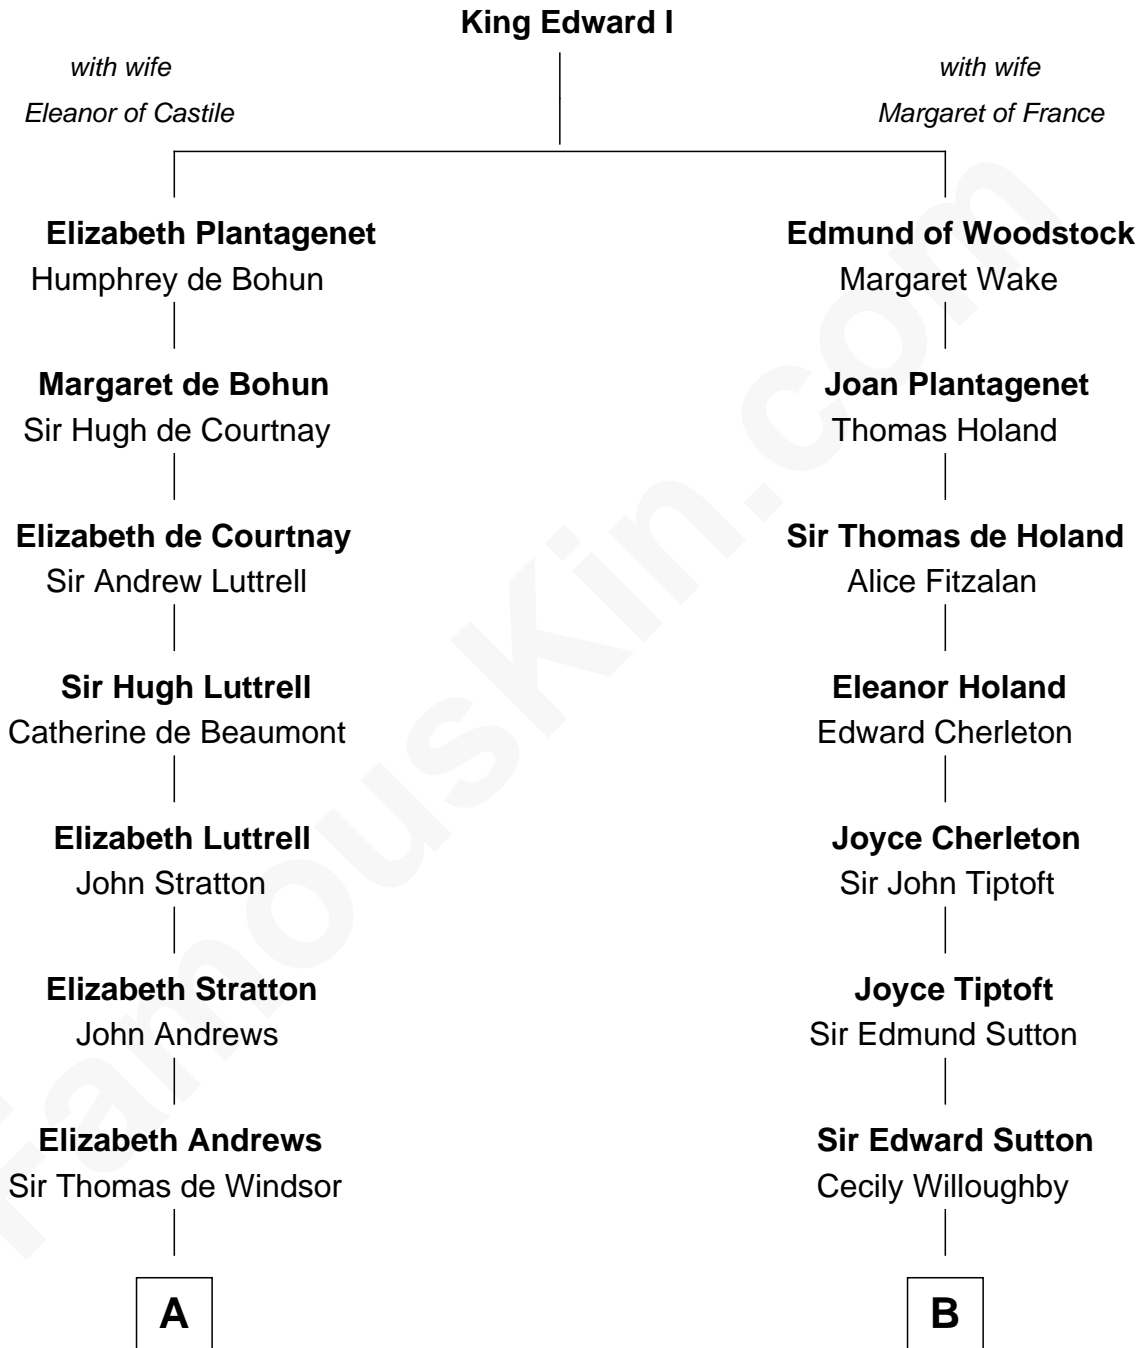

FamousKin.com

Relationship Chart of

Caleb Brewster

Member of the Culper Spy Ring during the American Revolution

14th cousin 7 times removed of

George Hamilton
TV and Movie Actor

C

William C. Gilman

Mary Ann Stevens

George C. Gilman

Elizabeth Melissa Lane

Lillian C. Gilman

Harry Fuller Hamilton

George William Hamilton

Anne Lucille Stevens

George Hamilton