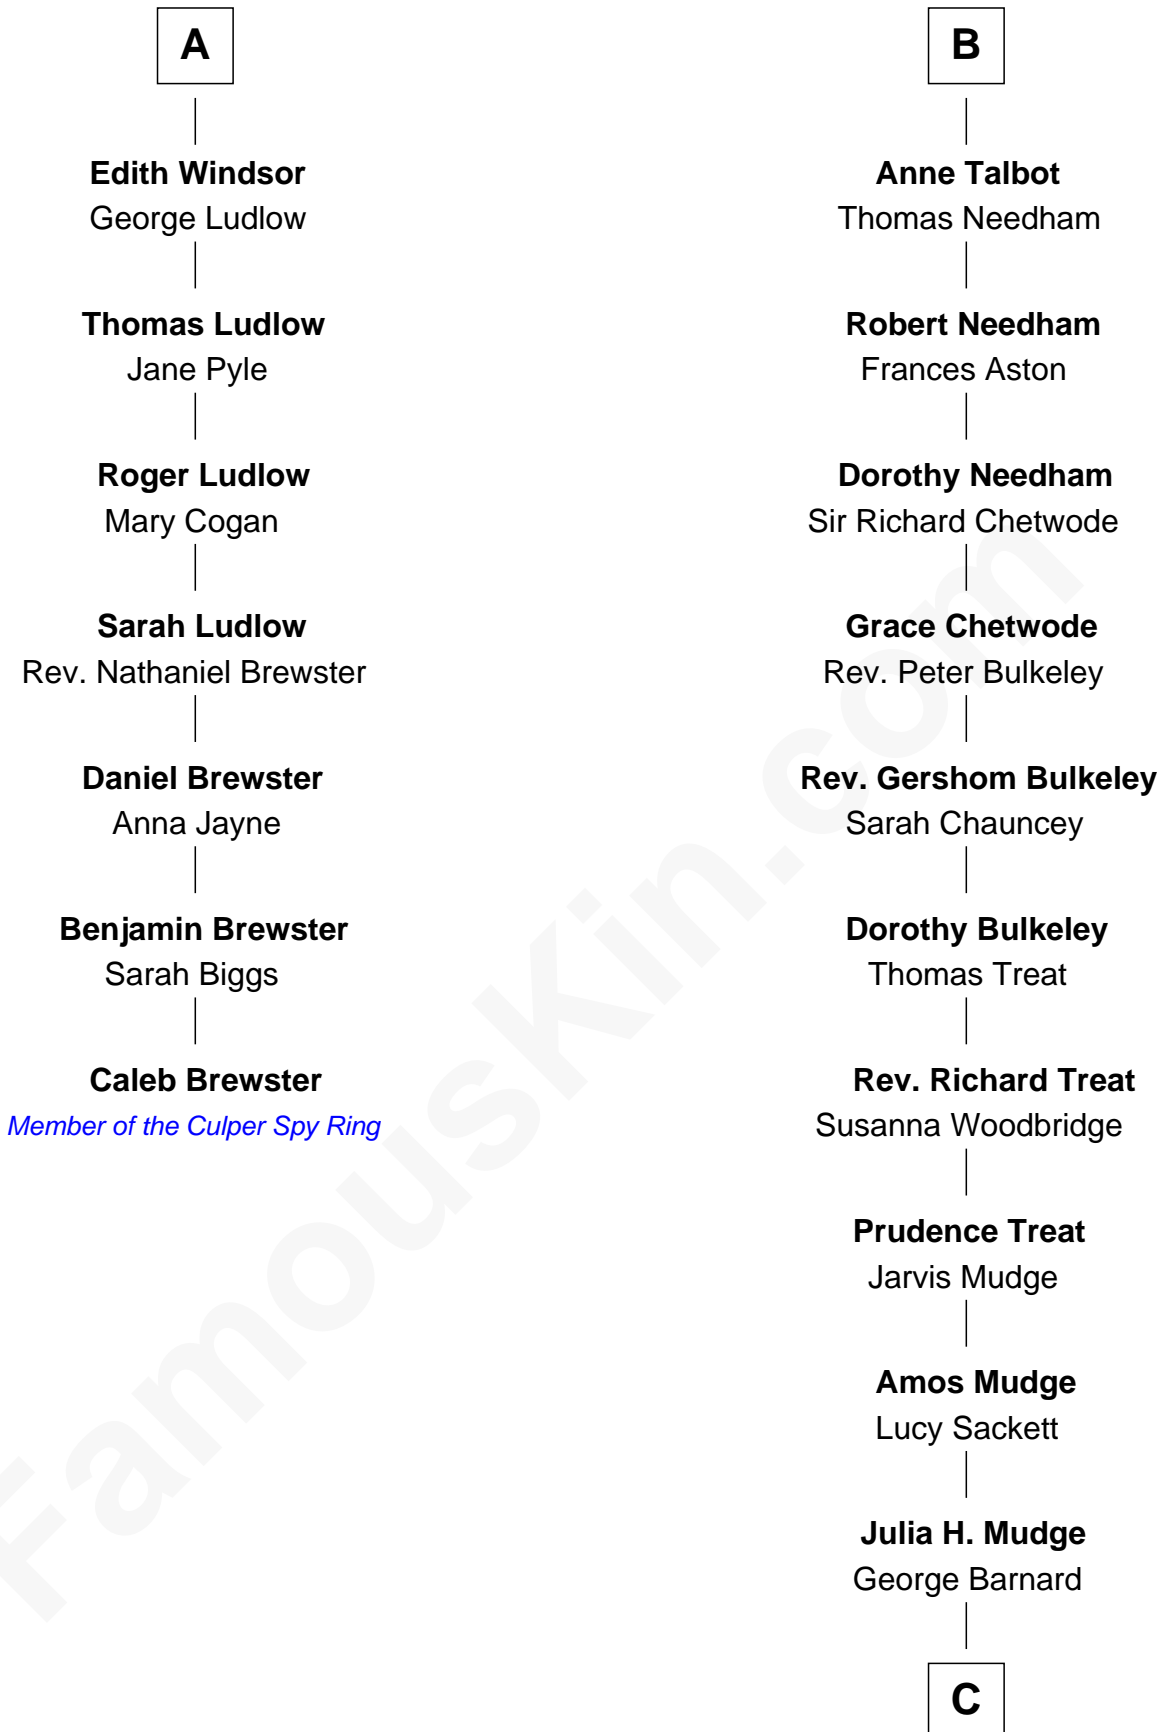

FamousKin.com

Relationship Chart of

Caleb Brewster

Member of the Culper Spy Ring during the American Revolution

13th cousin 7 times removed of

Dick Clark

Radio and TV Host

Humphrey de Bohun
Elizabeth Plantagenet

C

George Barnard
Jane Sophia Fuller

Charles Fuller Barnard
Anna May Aldridge

Julia Fuller Barnard
Richard Augustus Clark

Dick Clark
Radio and TV Host