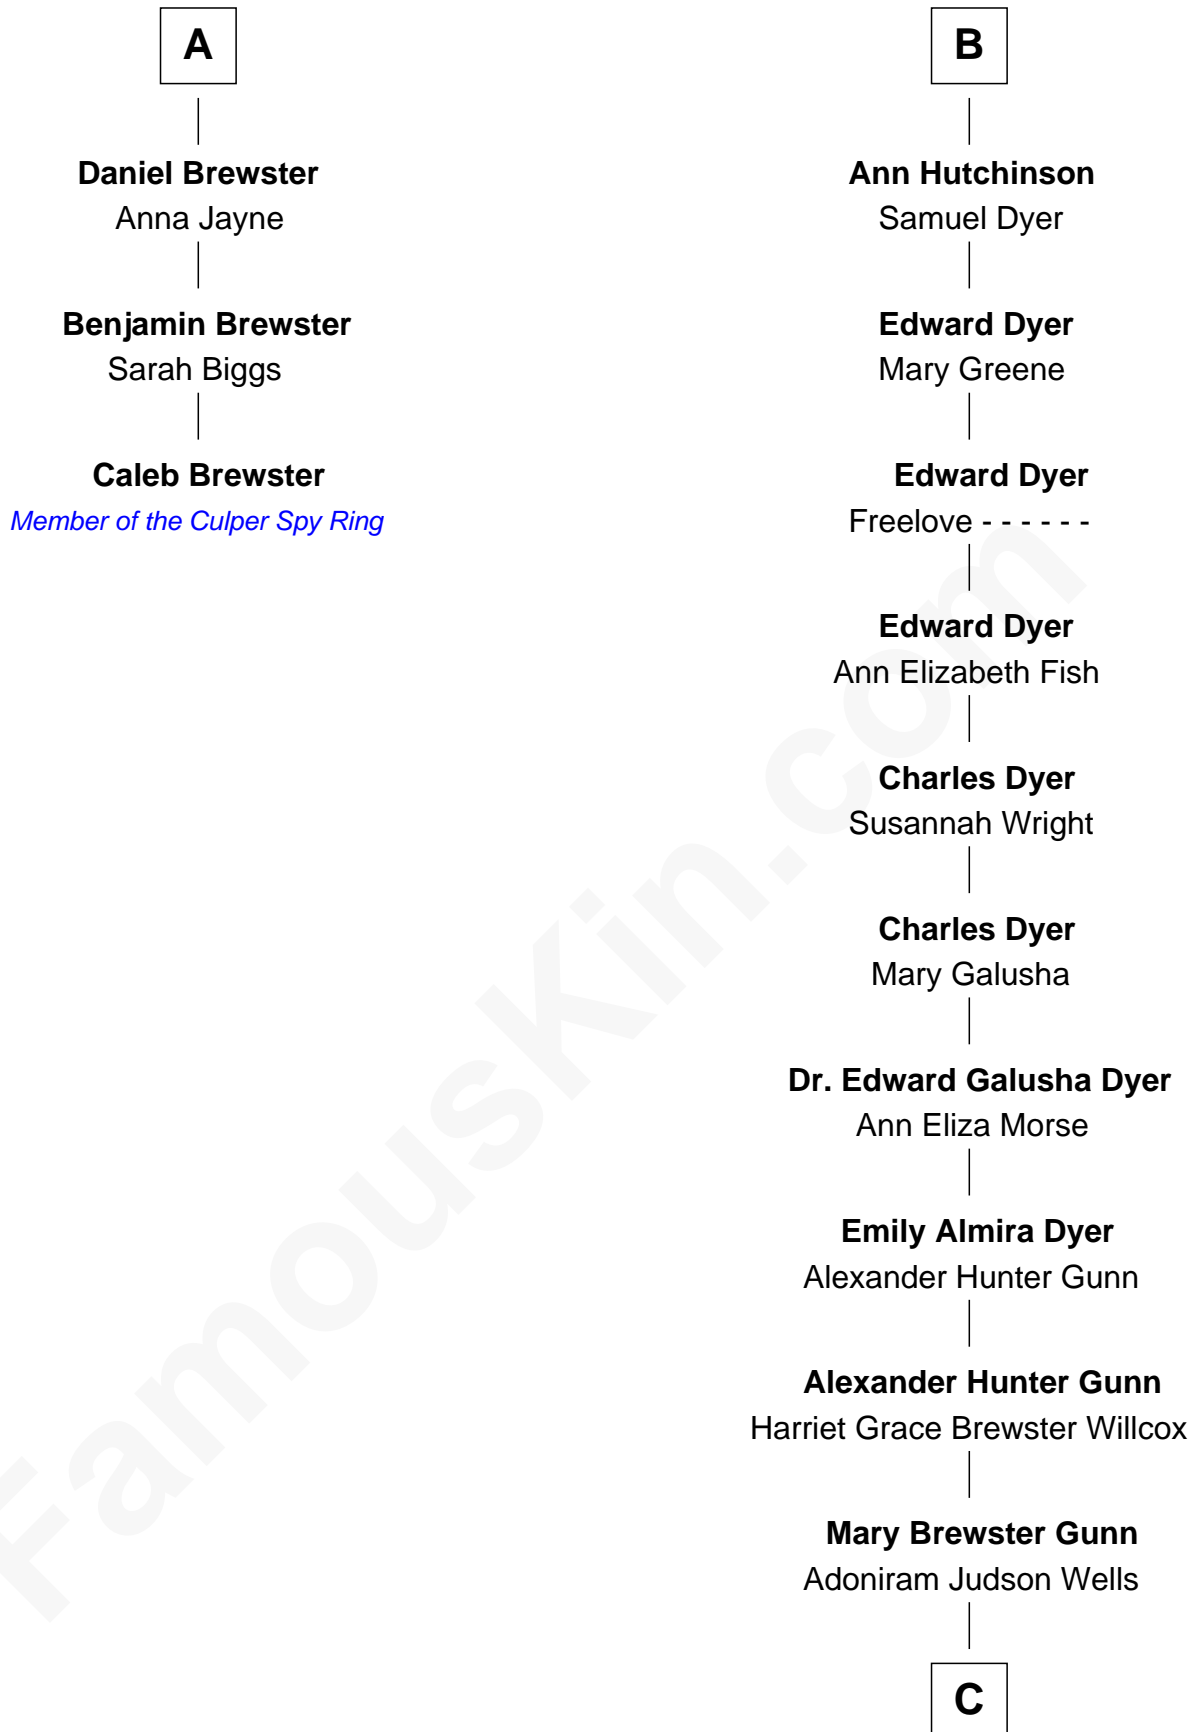

FamousKin.com Relationship Chart of

Caleb Brewster

Member of the Culper Spy Ring during the American Revolution

9th cousin 9 times removed of

Elisabeth Shue

TV and Movie Actress

Sir Thomas Blount
Margaret de Gresley

C

—
Anne Brewster Wells

James William Shue

—
Elisabeth Shue

TV and Movie Actress

FamousKin.com