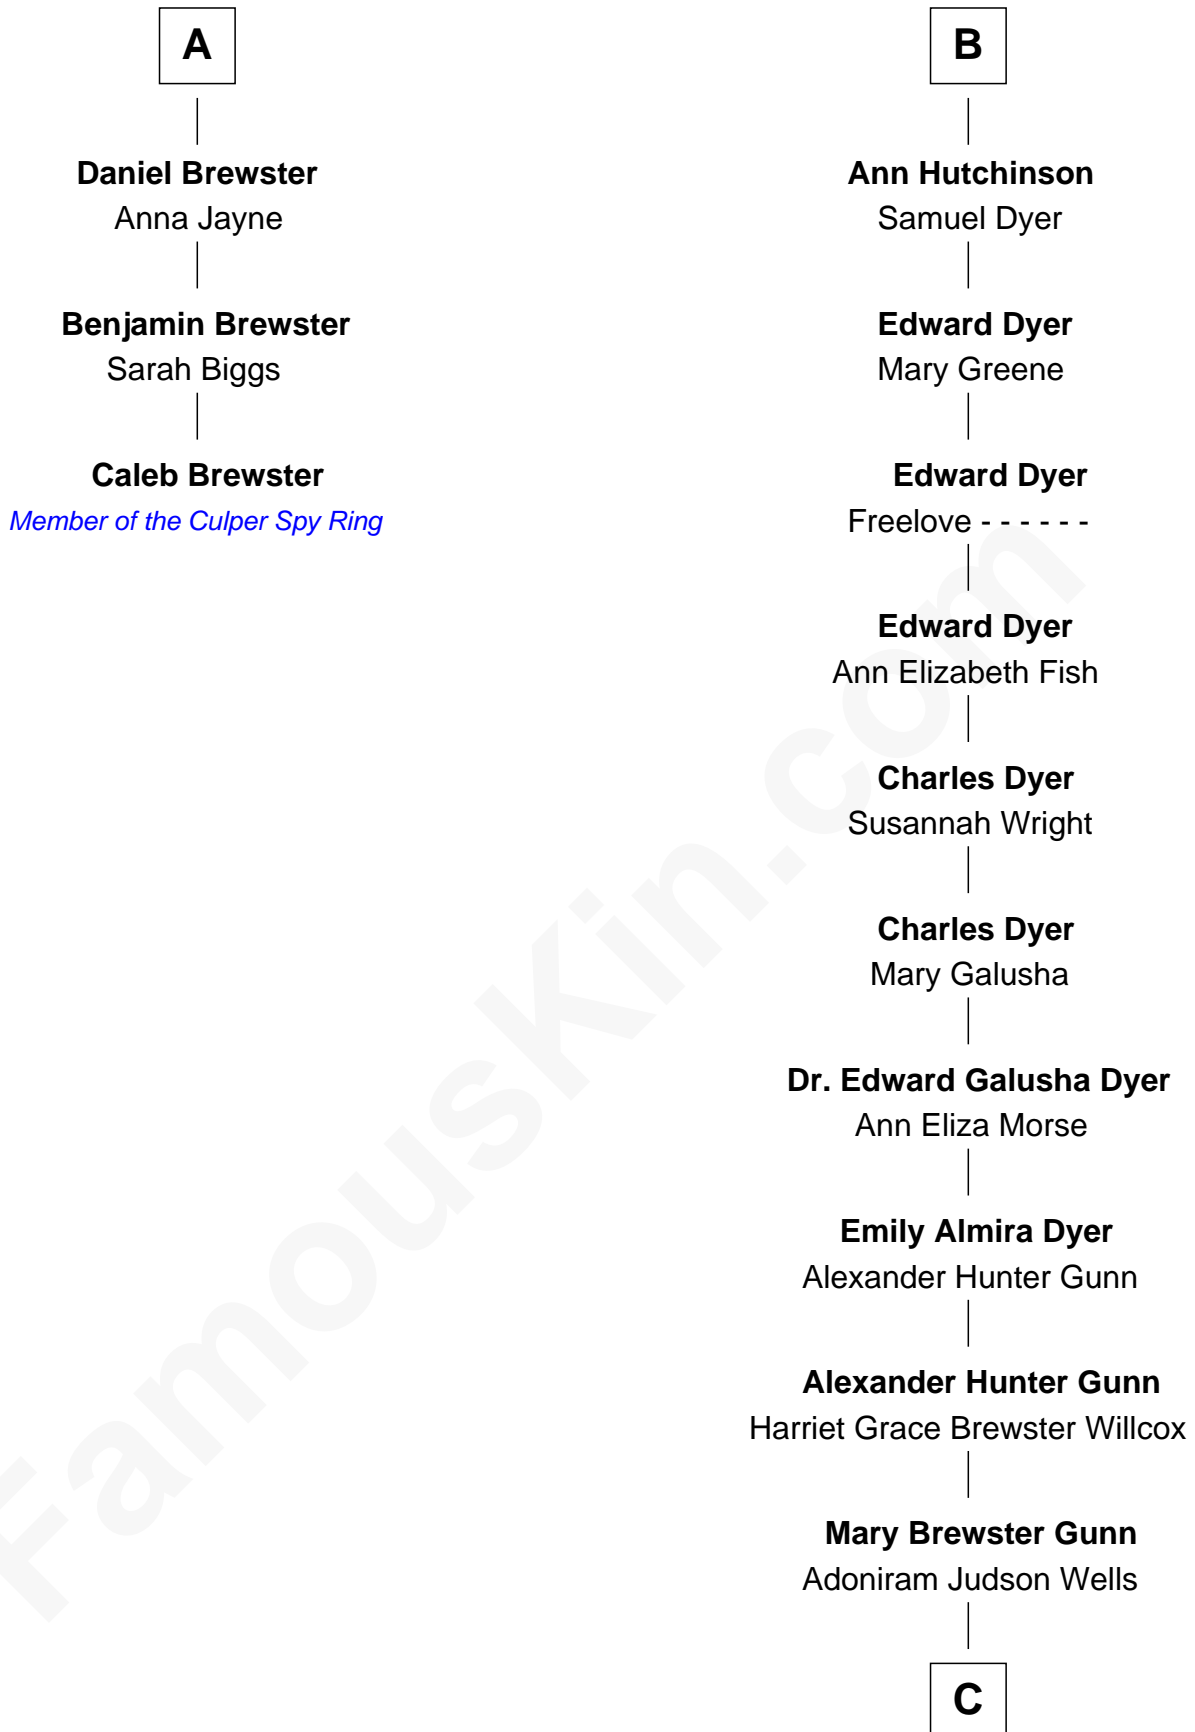

## Relationship Chart of

### Caleb Brewster

*Member of the Culper Spy Ring during the American Revolution*

9th cousin 9 times removed of

### Andrew Shue

*TV Actor*

C

—  
**Anne Brewster Wells**

James William Shue

—  
**Andrew Shue**

*TV Actor*

FamousKin.com