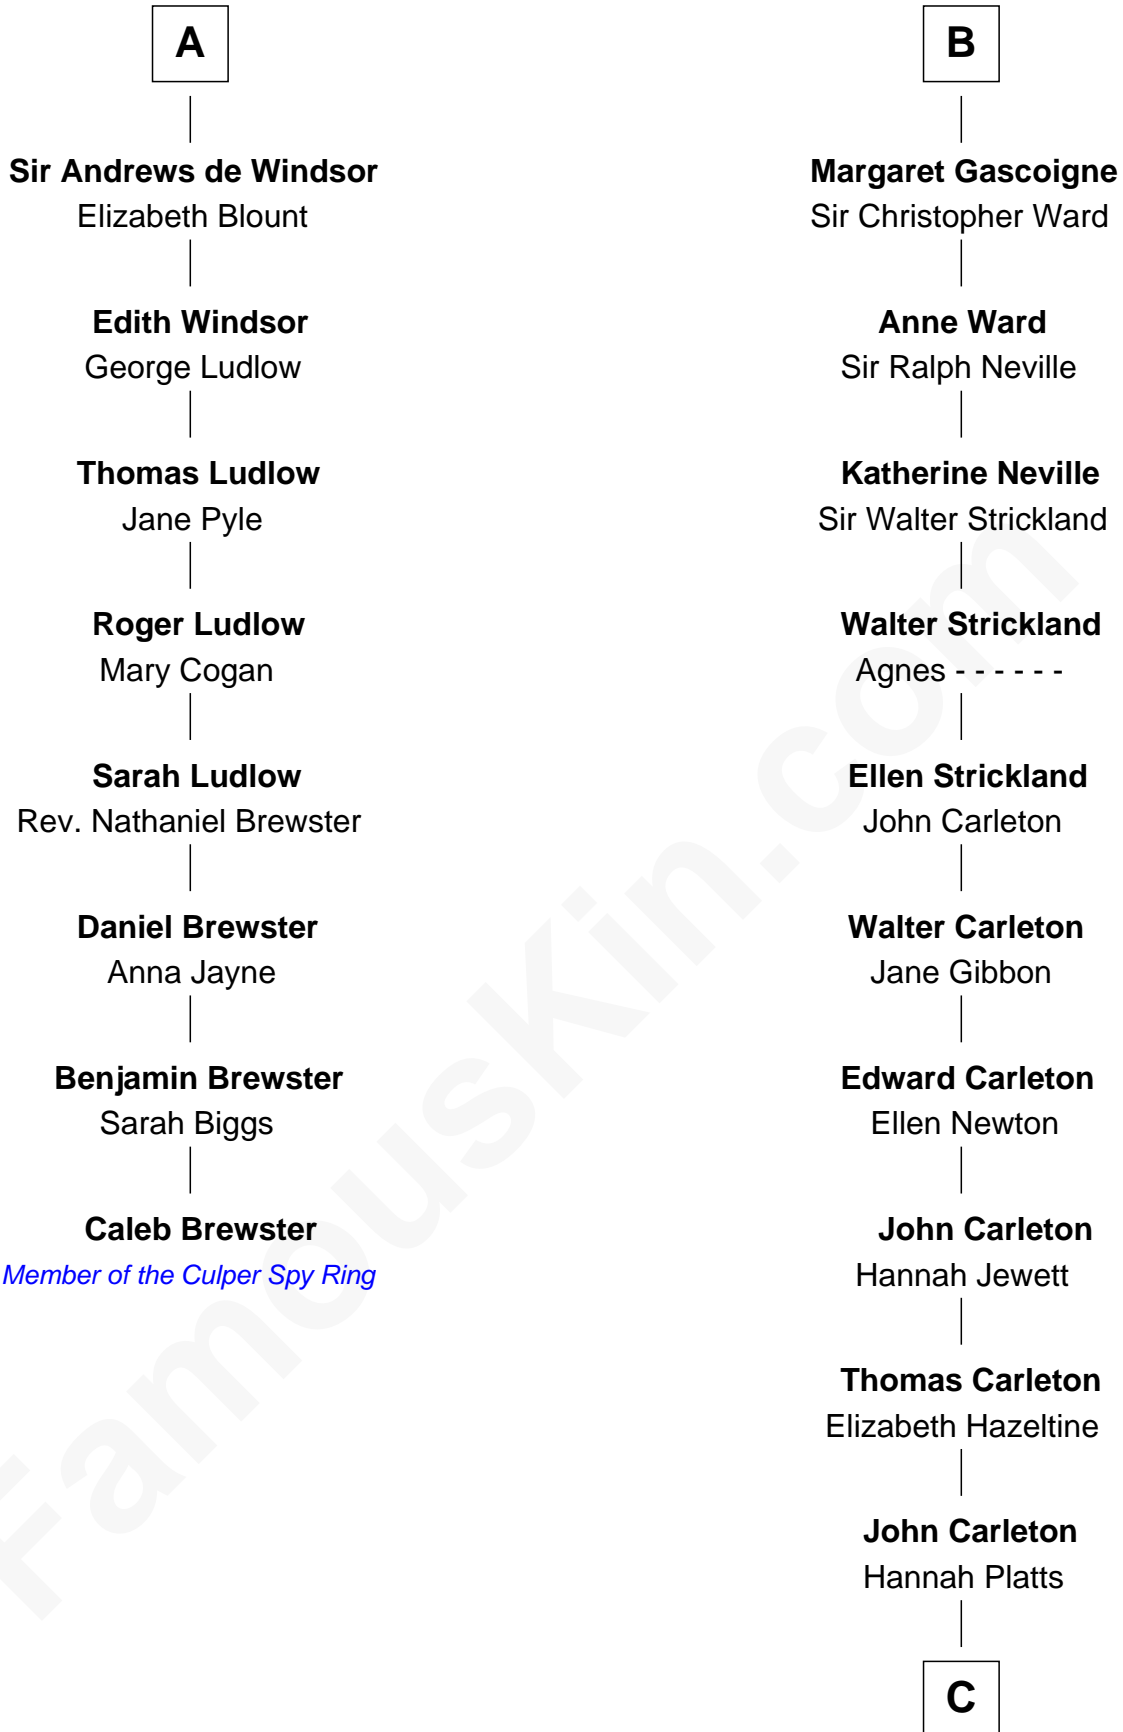

## Relationship Chart of

### Caleb Brewster

*Member of the Culper Spy Ring during the American Revolution*

14th cousin 6 times removed of

**Charles A. Pillsbury**

*Co-Founder of C.A. Pillsbury Co.*

**C**

—  
**Moses Carleton**

Margaret Sprake

—  
**Henry Carleton**

Polly Greeley

—  
**Margaret Sprague Carleton**

George Alfred Pillsbury

—  
**Charles A. Pillsbury**

*Co-Founder of C.A. Pillsbury Co.*

FamousKin.com