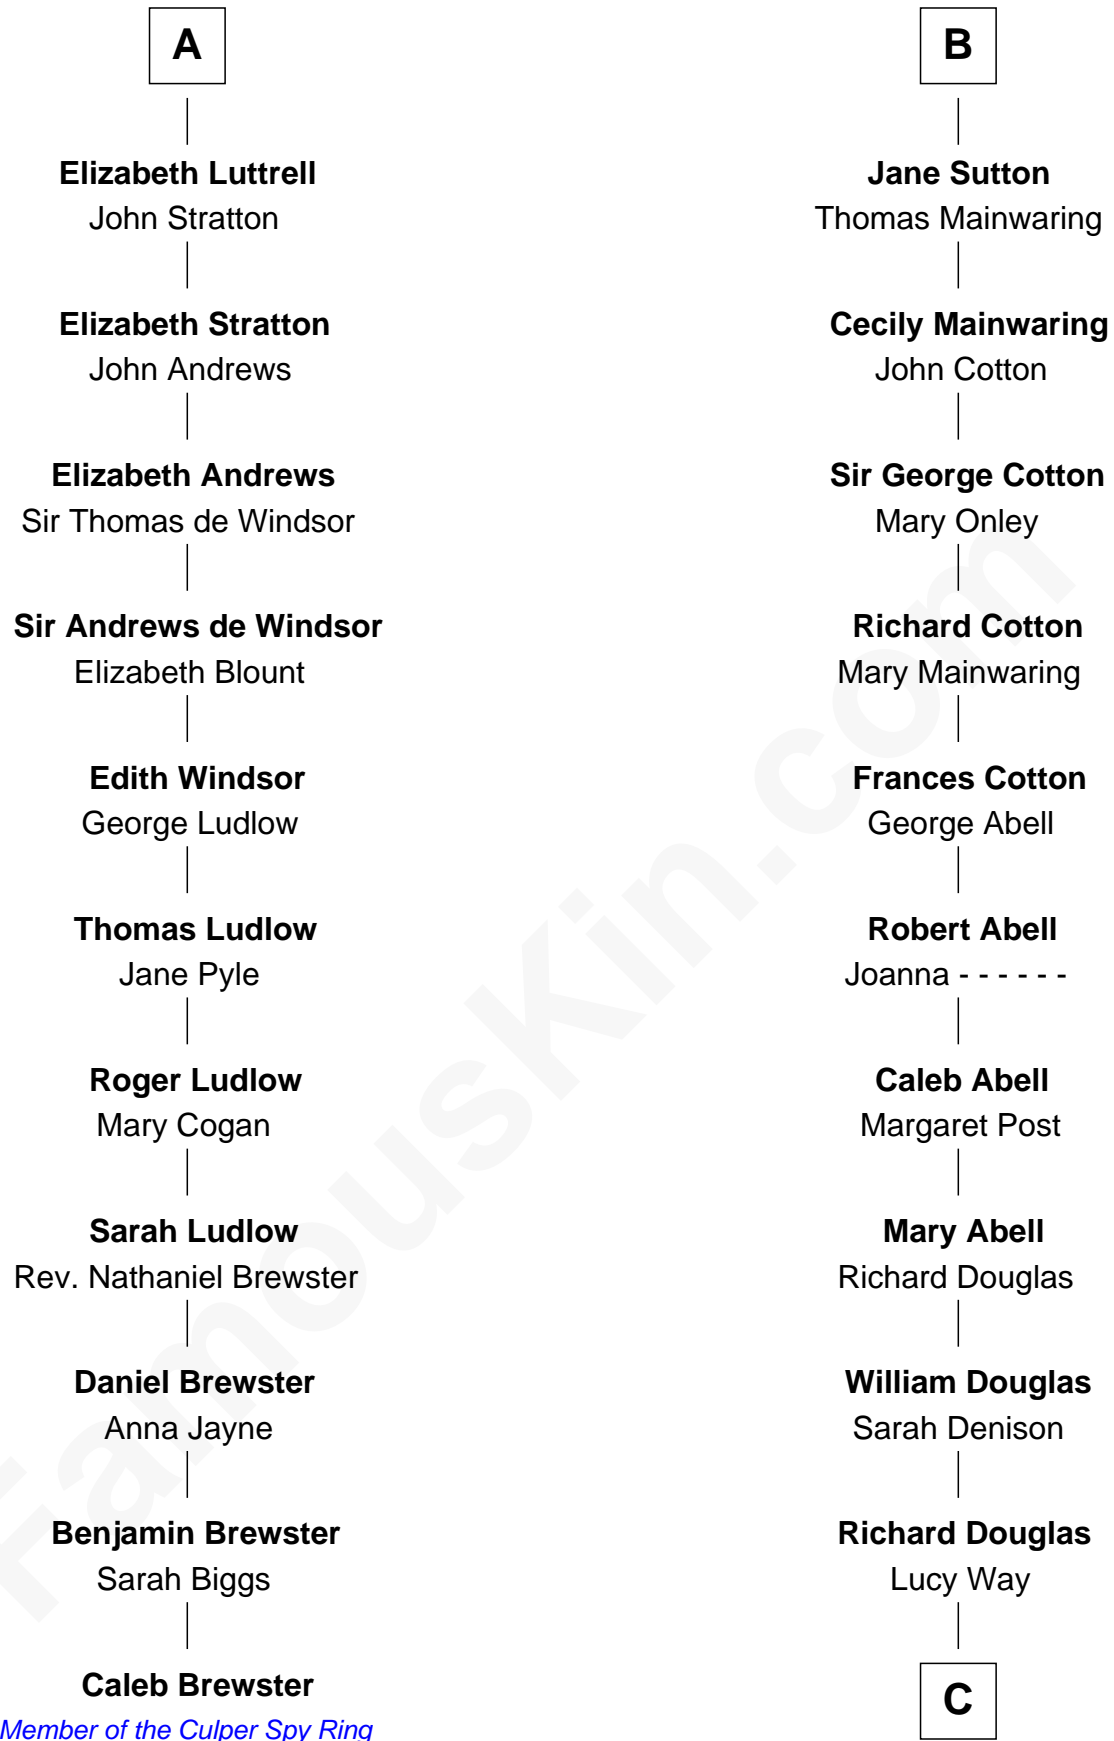

FamousKin.com

Relationship Chart of

Caleb Brewster

Member of the Culper Spy Ring during the American Revolution

17th cousin 3 times removed of

Melvyn Douglas
Movie Actor

Saher de Quincy
Margaret de Beaumont

C

Erskine Douglas

Sophia Garrett

Emma Jane Douglas

Col. George Taliaferro Shackelford

Lena Priscilla Shackelford

Edouard Gregory Hesselberg

Melvyn Douglas