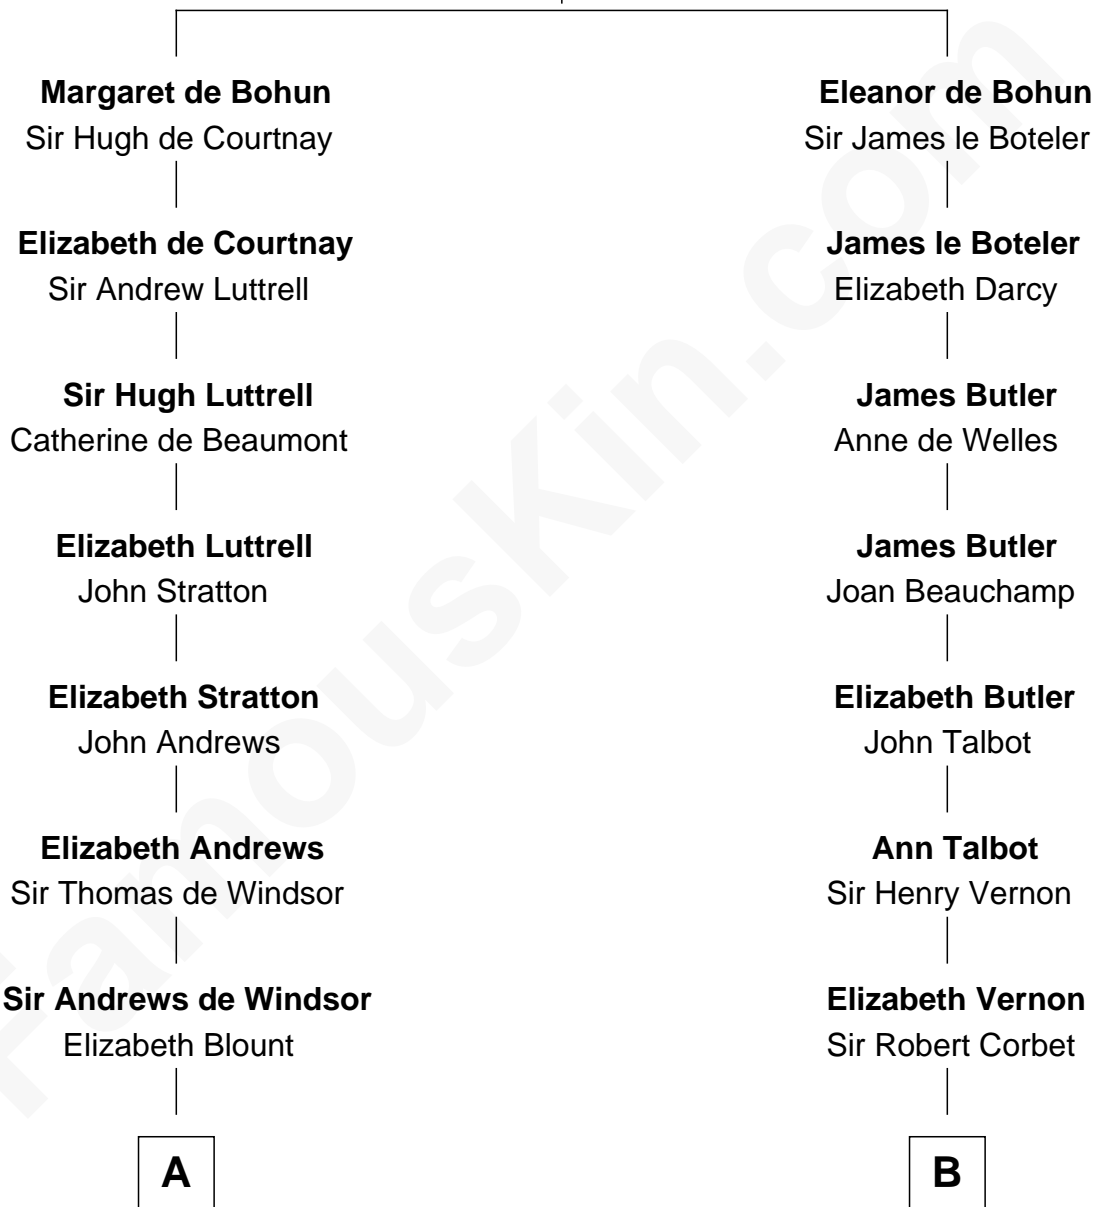

FamousKin.com Relationship Chart of

Caleb Brewster

Member of the Culper Spy Ring during the American Revolution

13th cousin 6 times removed of

Melvyn Douglas

Movie Actor

Humphrey de Bohun
Elizabeth Plantagenet

C

Emma Jane Douglas

Col. George Taliaferro Shackelford

Lena Priscilla Shackelford

Edouard Gregory Hesselberg

Melvyn Douglas

Movie Actor

FamousKin.com