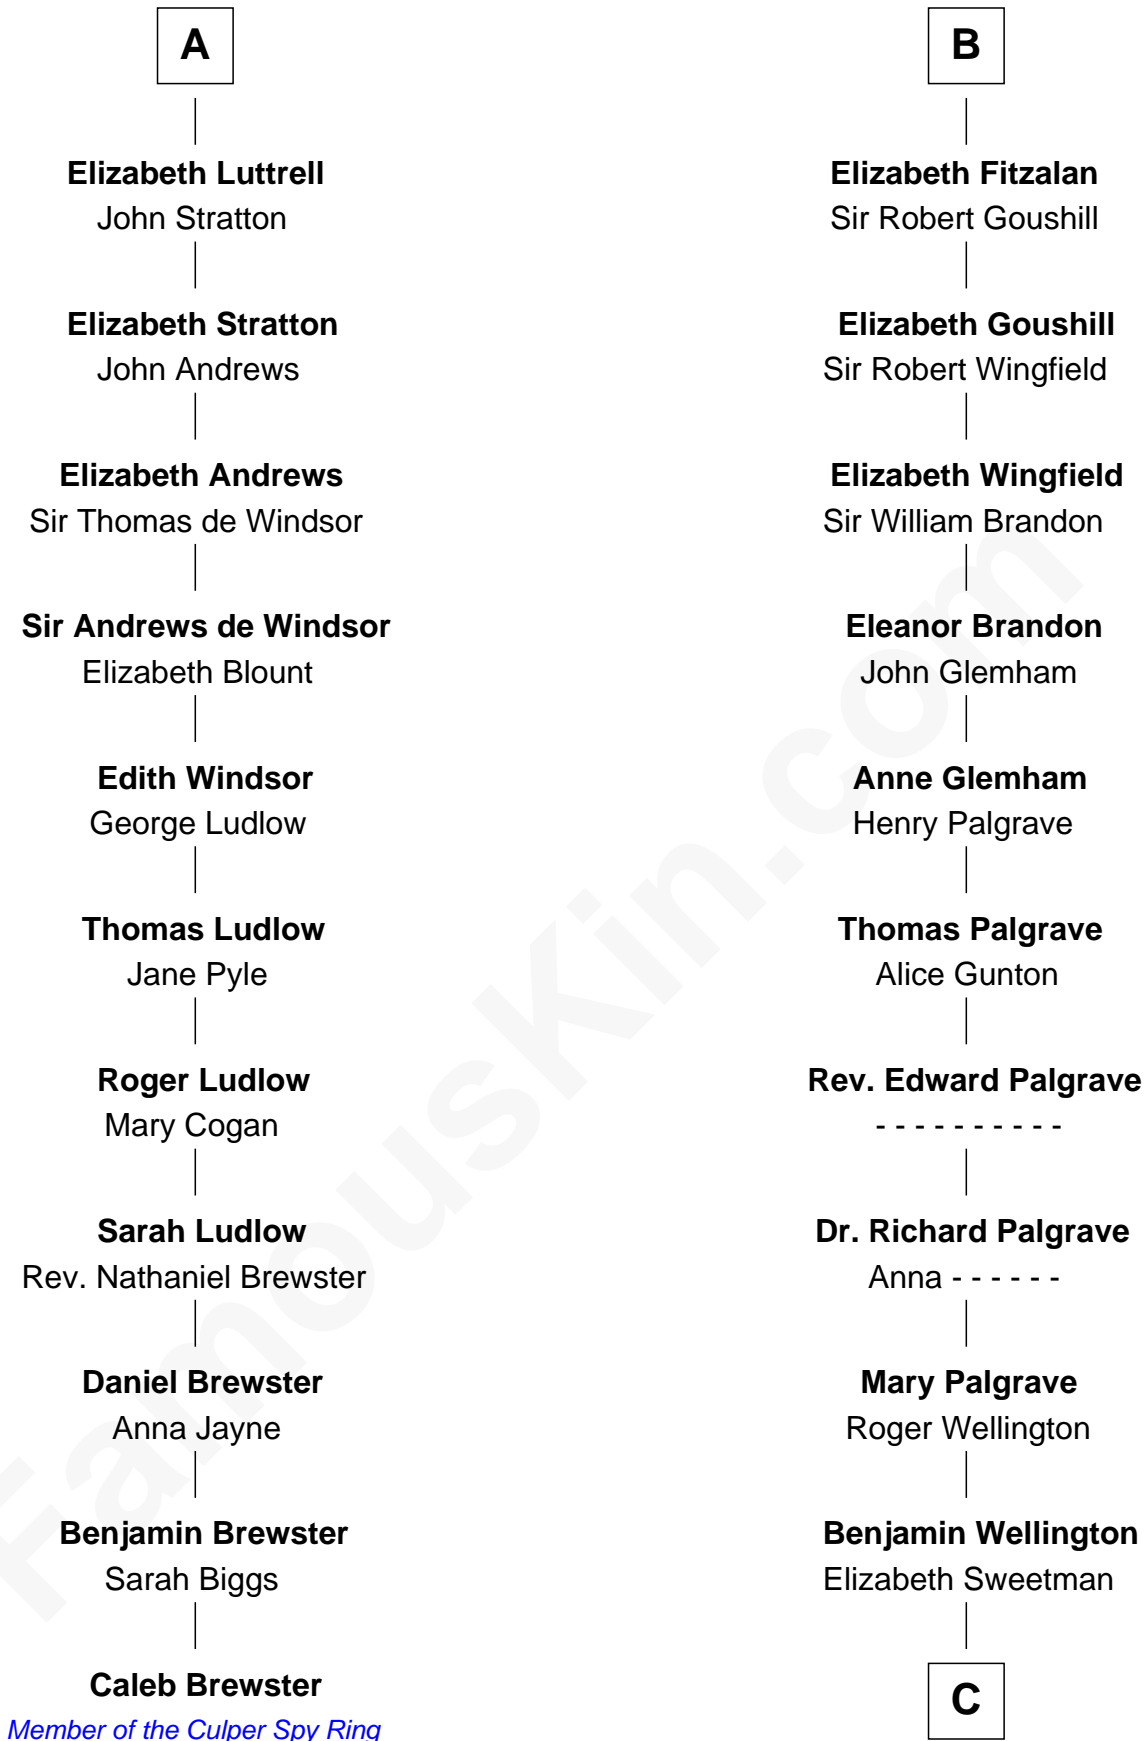

# FamousKin.com Relationship Chart of

**Caleb Brewster**

*Member of the Culper Spy Ring during the American Revolution*

**17th cousin 4 times removed of**

**Shubael D. Childs**

*Founder of S.D. Childs & Company*

**Saher de Quincy**  
Margaret de Beaumont

**C**

**Elizabeth Wellington**

John Fay

**Benjamin Fay**

Martha Miles

**Benjamin Fay**

Beulah Stow