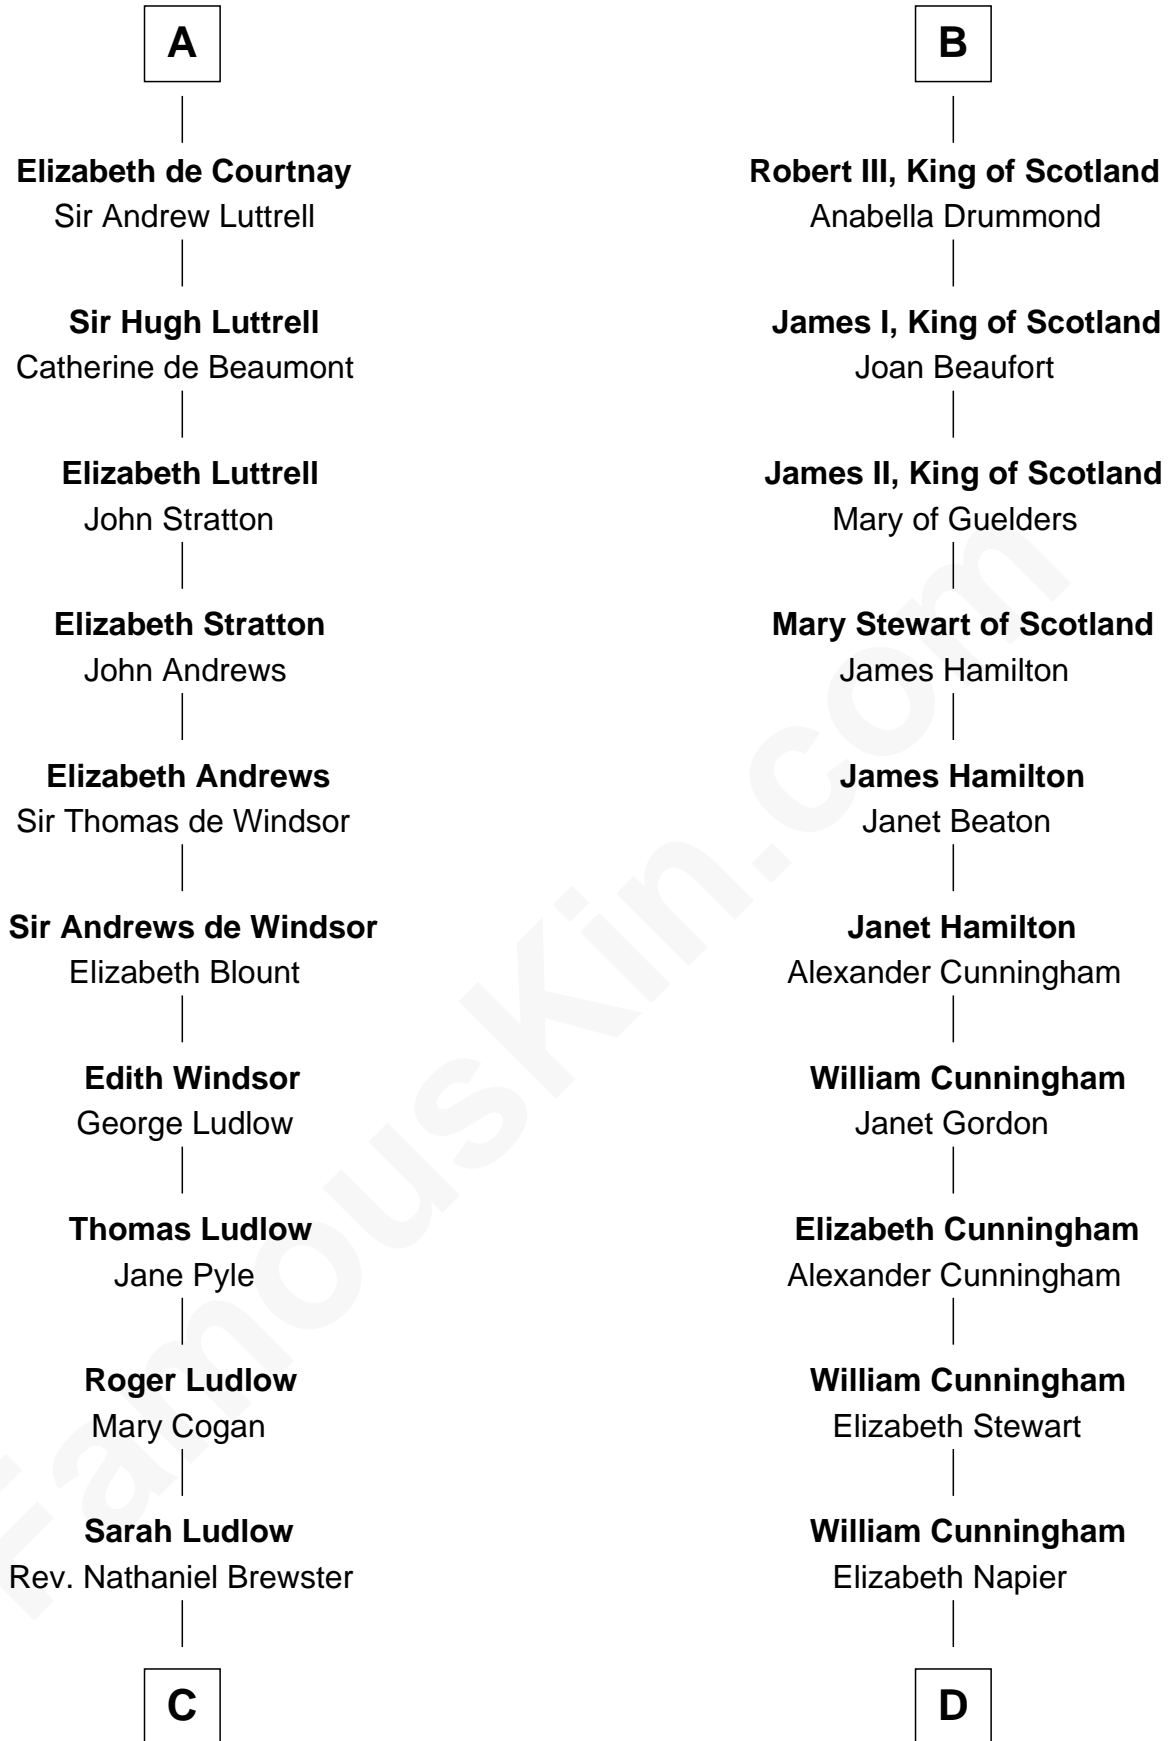

FamousKin.com

Relationship Chart of

Caleb Brewster

Member of the Culper Spy Ring during the American Revolution

19th cousin 2 times removed of

Alexander Hamilton

1st U.S. Secretary of the Treasury

Henry of Huntingdon

Robert I, King of Scotland

Isabella of Mar

Marjorie Bruce

Walter Stewart

Robert II, King of Scotland

Elizabeth Mure

B

C

Daniel Brewster

Anna Jayne

Benjamin Brewster

Sarah Biggs

Caleb Brewster

Member of the Culper Spy Ring

D

Alexander Cunningham