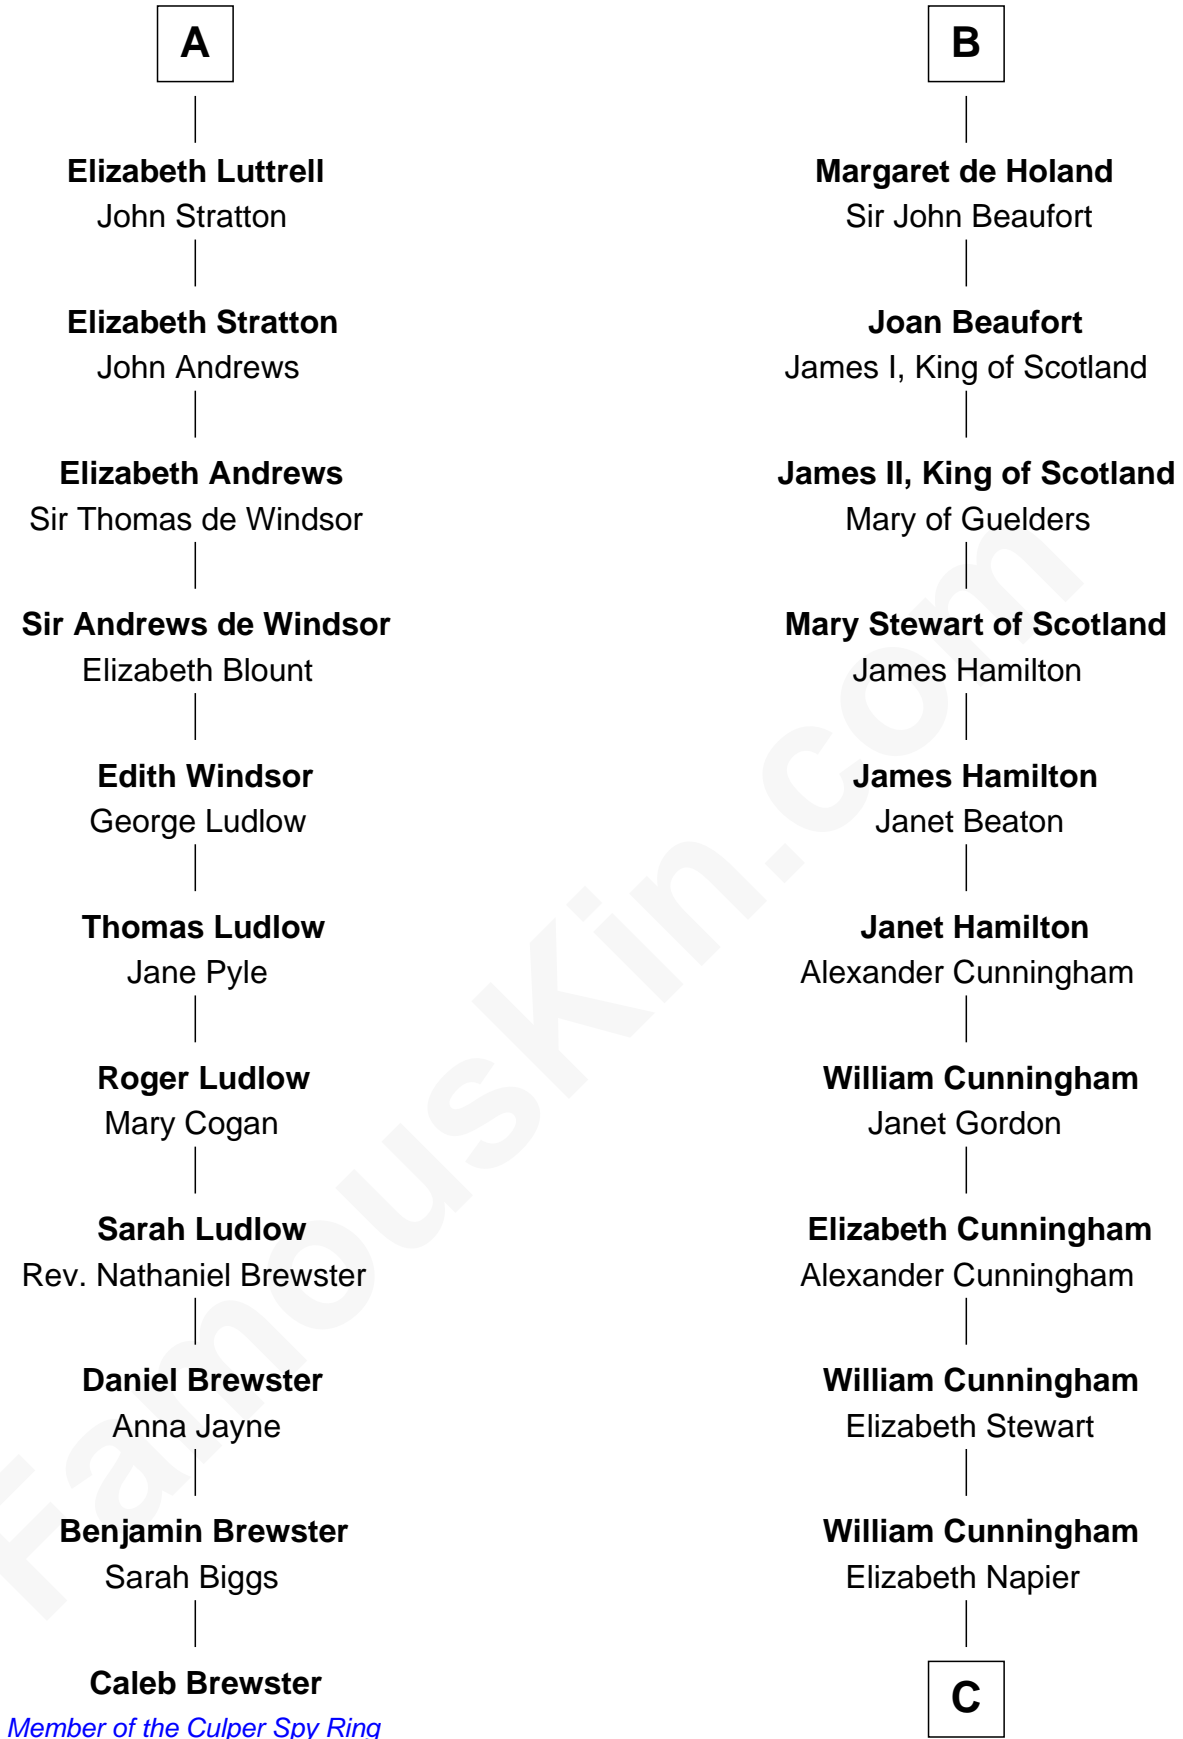

FamousKin.com

Relationship Chart of

Caleb Brewster

Member of the Culper Spy Ring during the American Revolution

17th cousin 4 times removed of

Alexander Hamilton

1st U.S. Secretary of the Treasury

Saher de Quincy
Margaret de Beaumont