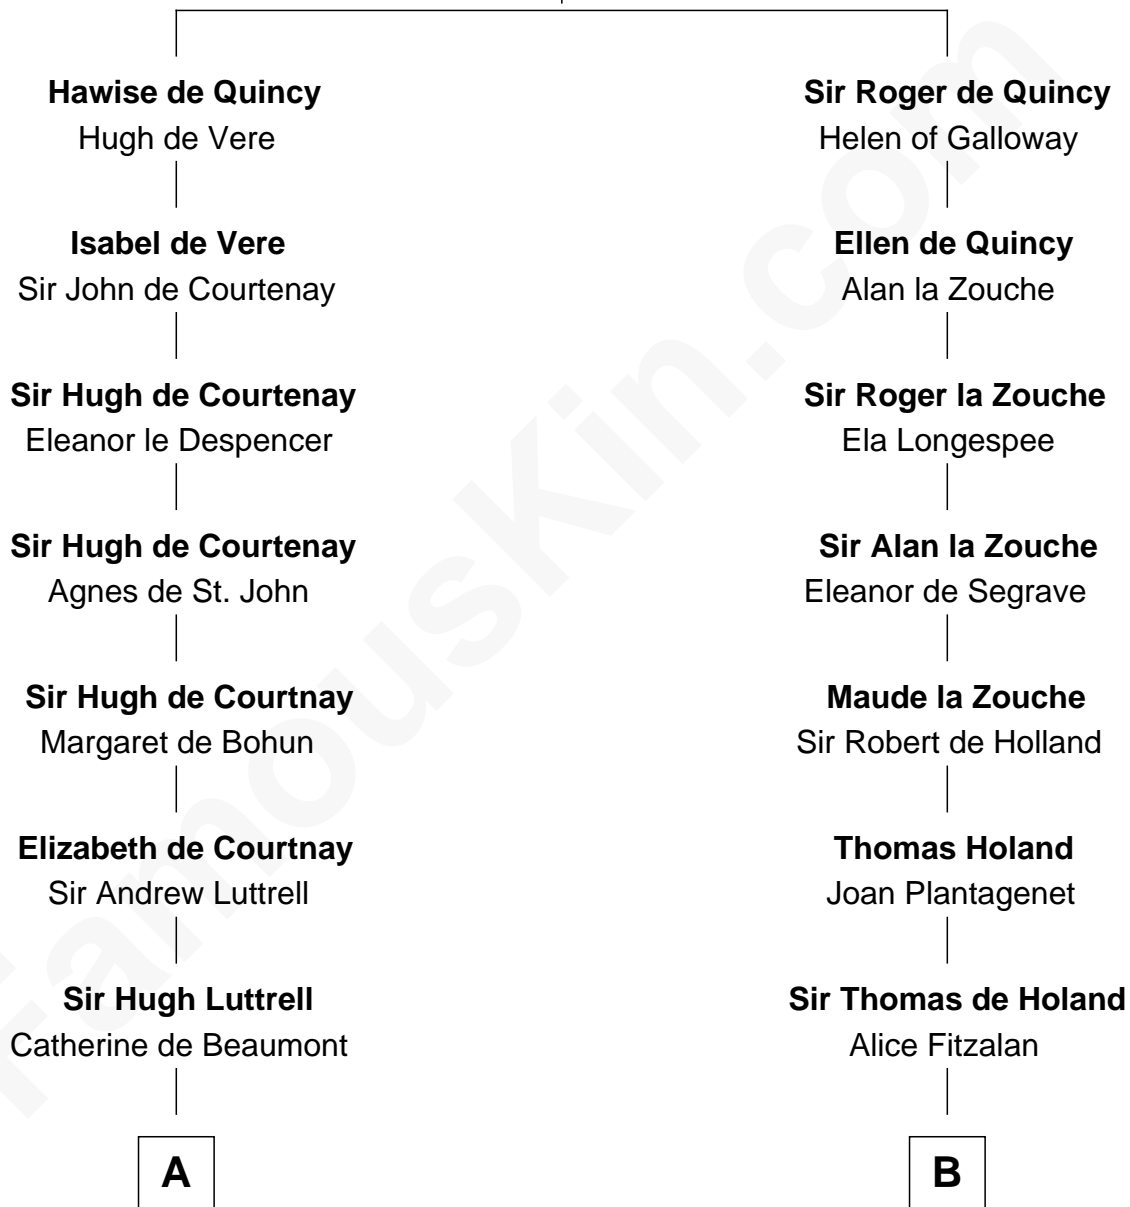

FamousKin.com

Relationship Chart of

Caleb Brewster

Member of the Culper Spy Ring during the American Revolution

17th cousin 4 times removed of

Alexander Hamilton

1st U.S. Secretary of the Treasury

Saher de Quincy
Margaret de Beaumont

C

Alexander Cunningham

Janet Cunningham

Rebecca Cunningham

John Hamilton

Alexander Hamilton

Elizabeth Pollock

James A. Hamilton

Rachel Fawcett

Alexander Hamilton

1st U.S. Secretary of the Treasury

FamousKin.com