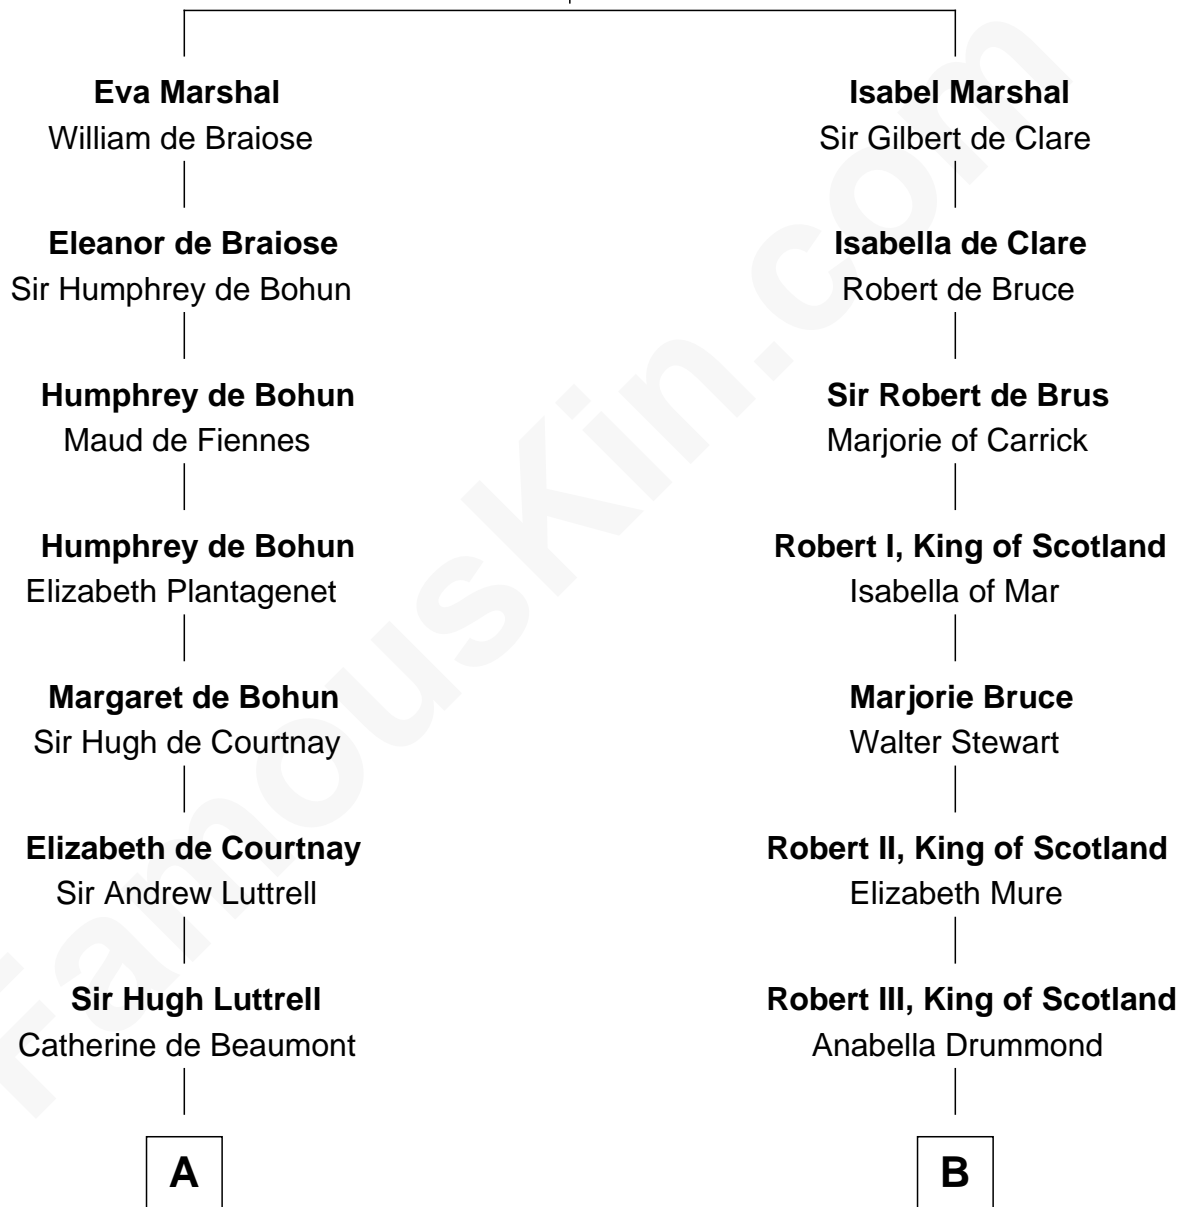

## Relationship Chart of

### Caleb Brewster

*Member of the Culper Spy Ring during the American Revolution*

17th cousin 3 times removed of

### Alexander Hamilton

*1st U.S. Secretary of the Treasury*

**Sir William Marshal**

Isabel de Clare

**C**

Rebecca Cunningham

John Hamilton

Alexander Hamilton