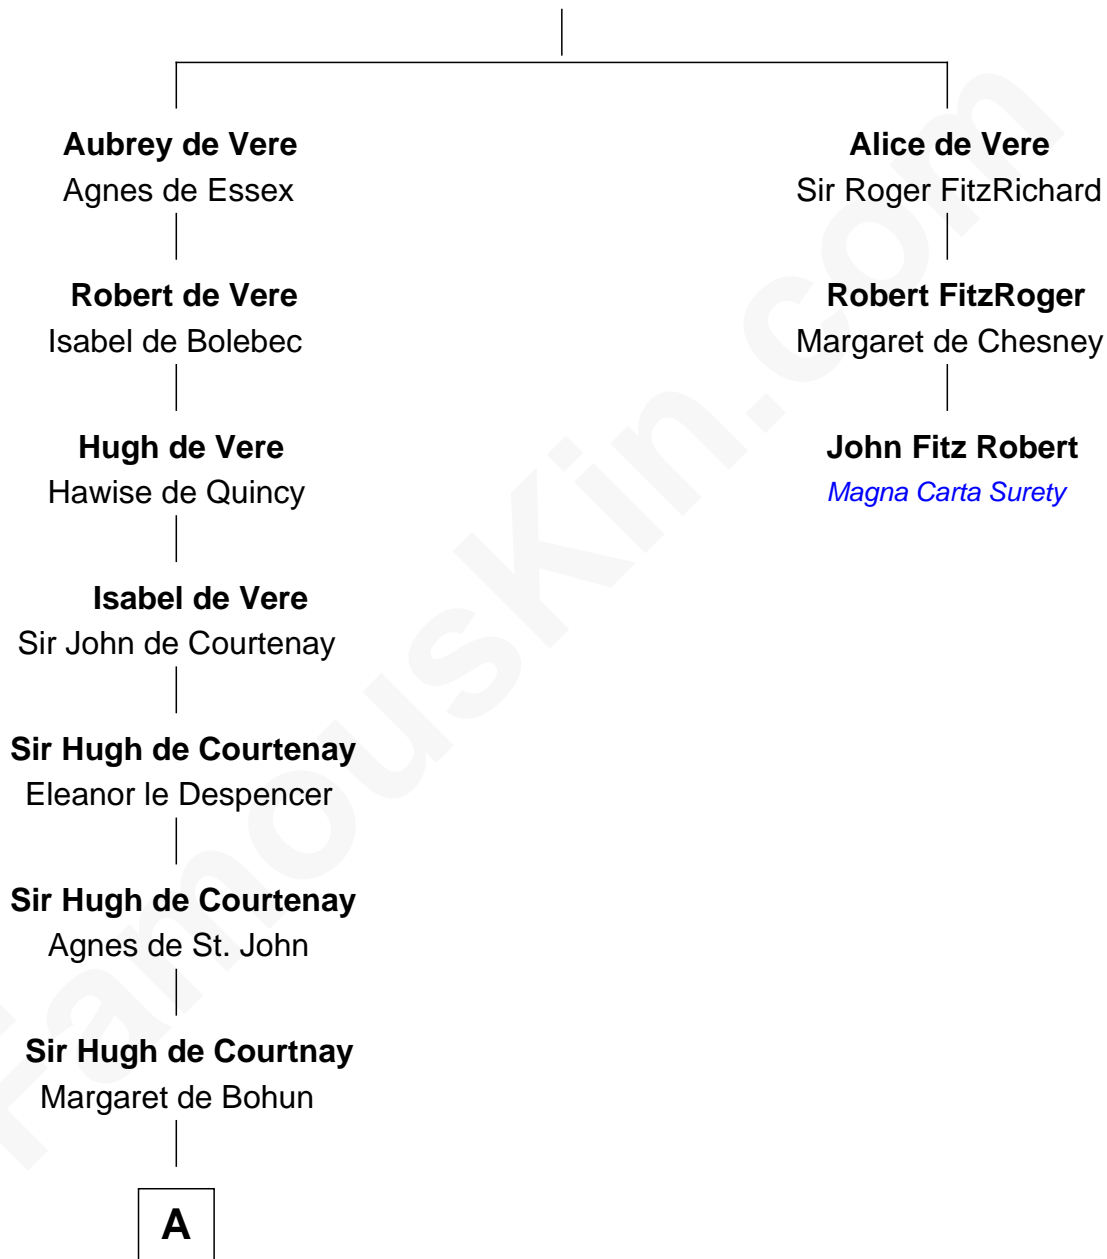

FamousKin.com

Relationship Chart of

Caleb Brewster

Member of the Culper Spy Ring during the American Revolution

2nd cousin 17 times removed of

John Fitz Robert
Magna Carta Surety

Aubrey de Vere
Alice Fitzrichard de Clare

A

Elizabeth de Courtnay

Sir Andrew Luttrell

Sir Hugh Luttrell

Catherine de Beaumont

Elizabeth Luttrell

John Stratton

Elizabeth Stratton

John Andrews

Elizabeth Andrews

Sir Thomas de Windsor

Sir Andrews de Windsor

Elizabeth Blount

Edith Windsor

George Ludlow

Thomas Ludlow