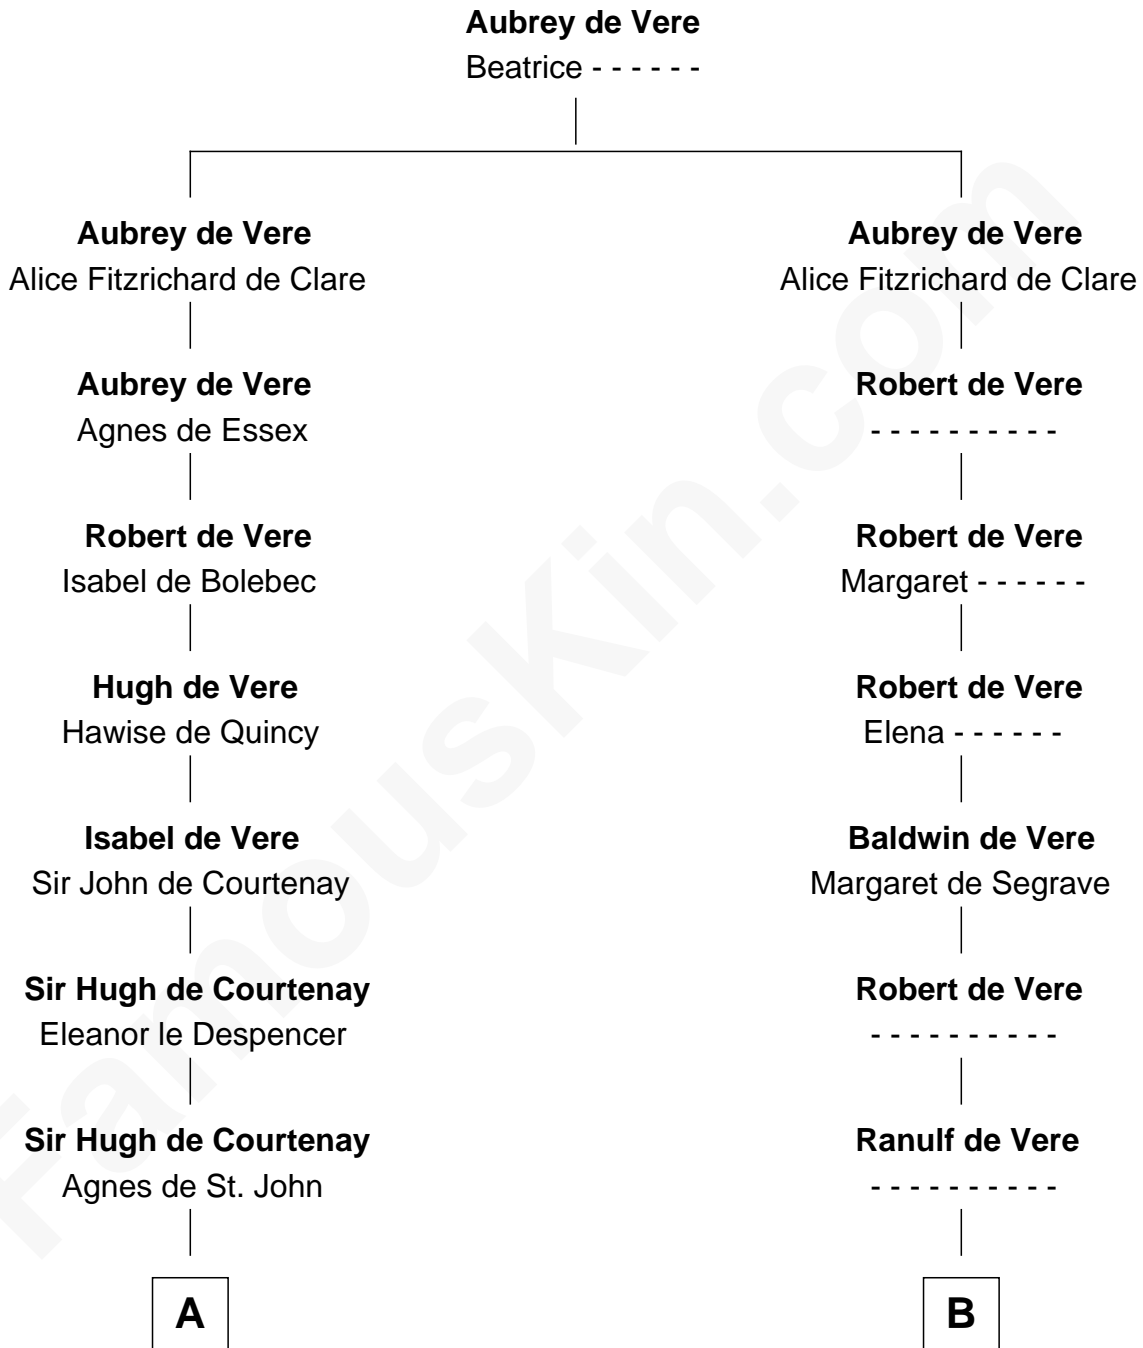

FamousKin.com Relationship Chart of

Caleb Brewster

Member of the Culper Spy Ring during the American Revolution

20th cousin 1 time removed of

John Marshall

4th Chief Justice of the U.S. Supreme Court

C

Sarah Ludlow
Rev. Nathaniel Brewster

Daniel Brewster
Anna Jayne

Benjamin Brewster
Sarah Biggs

Caleb Brewster
Member of the Culper Spy Ring

D

Mary Isham
Col. William Randolph

Thomas Randolph
----- Fleming

Mary Isham Randolph
Rev. James Keith

Mary Randolph Keith
Col. Thomas Marshall

John Marshall
U.S. Supreme Court Chief Justice

FamousKin.com