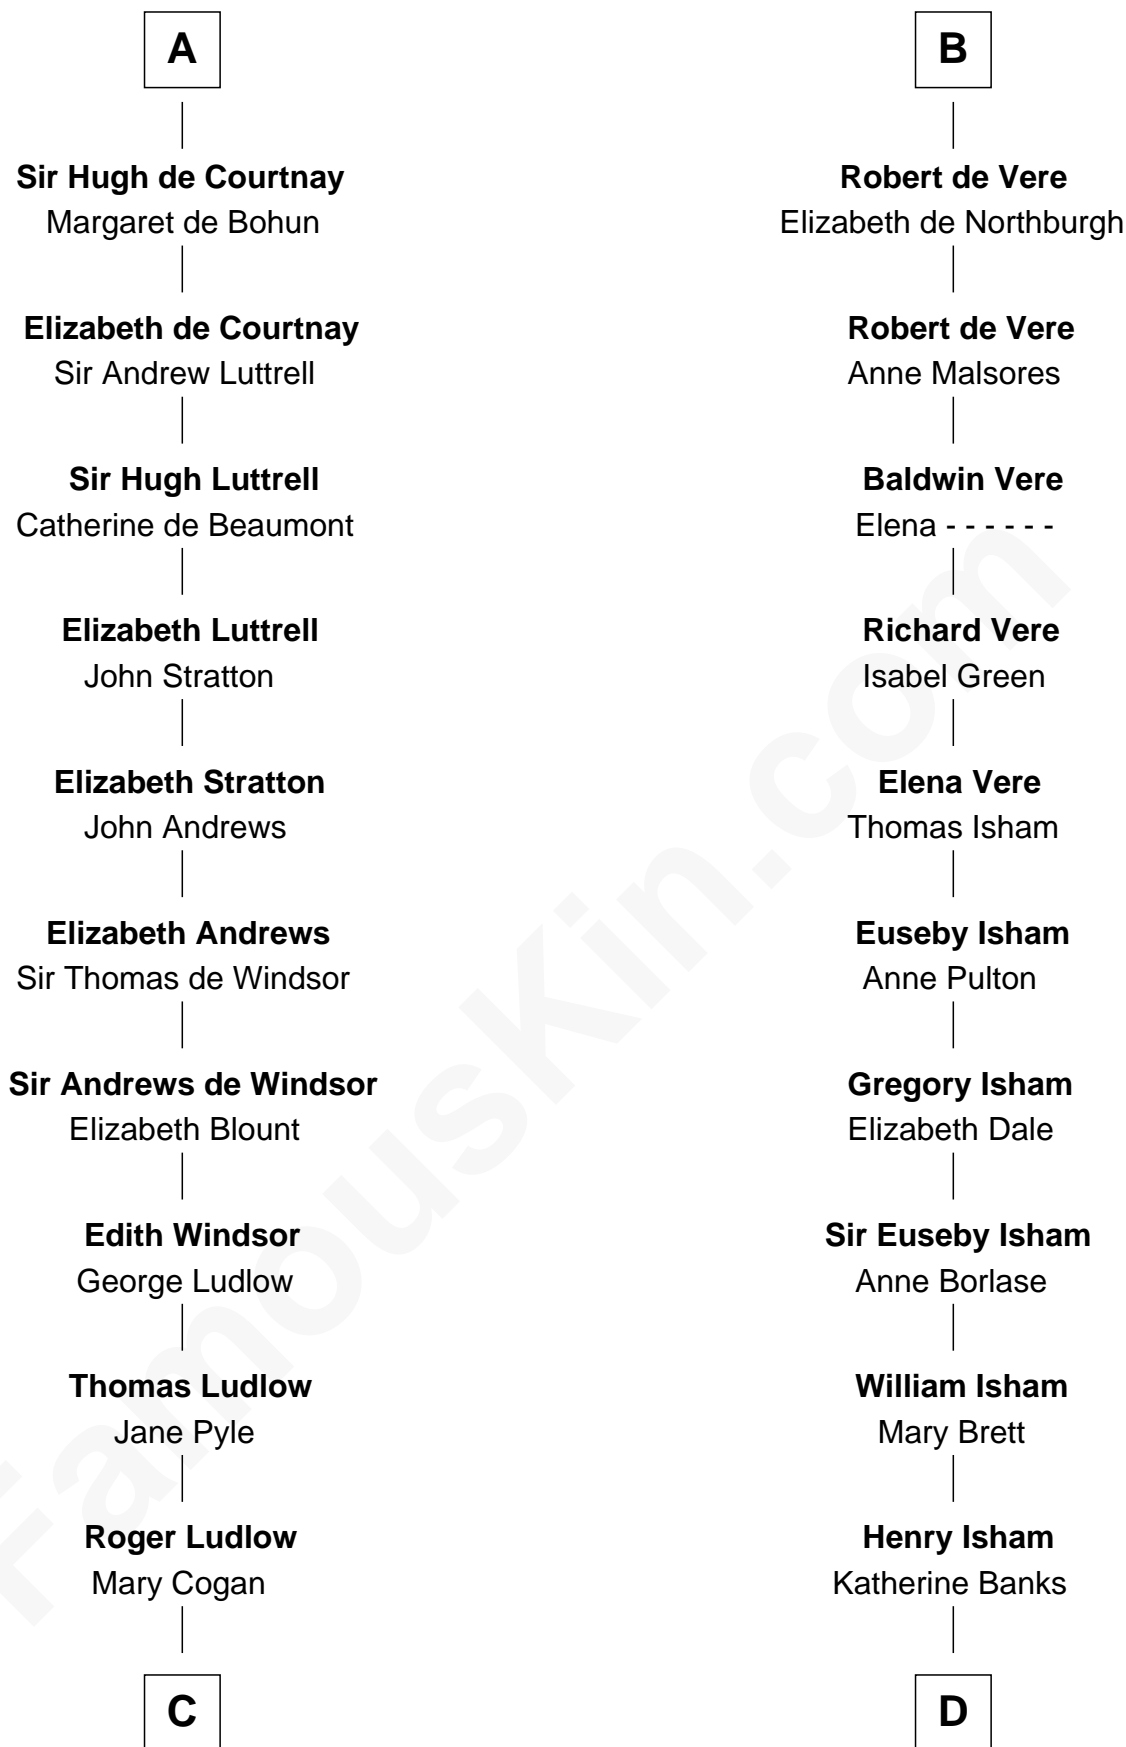

FamousKin.com Relationship Chart of

Caleb Brewster

Member of the Culper Spy Ring during the American Revolution

20th cousin 1 time removed of

John Marshall

4th Chief Justice of the U.S. Supreme Court

C

Sarah Ludlow
Rev. Nathaniel Brewster

Daniel Brewster
Anna Jayne

Benjamin Brewster
Sarah Biggs

Caleb Brewster
Member of the Culper Spy Ring

D

Mary Isham
Col. William Randolph

Thomas Randolph
----- Fleming

Mary Isham Randolph
Rev. James Keith

Mary Randolph Keith
Col. Thomas Marshall