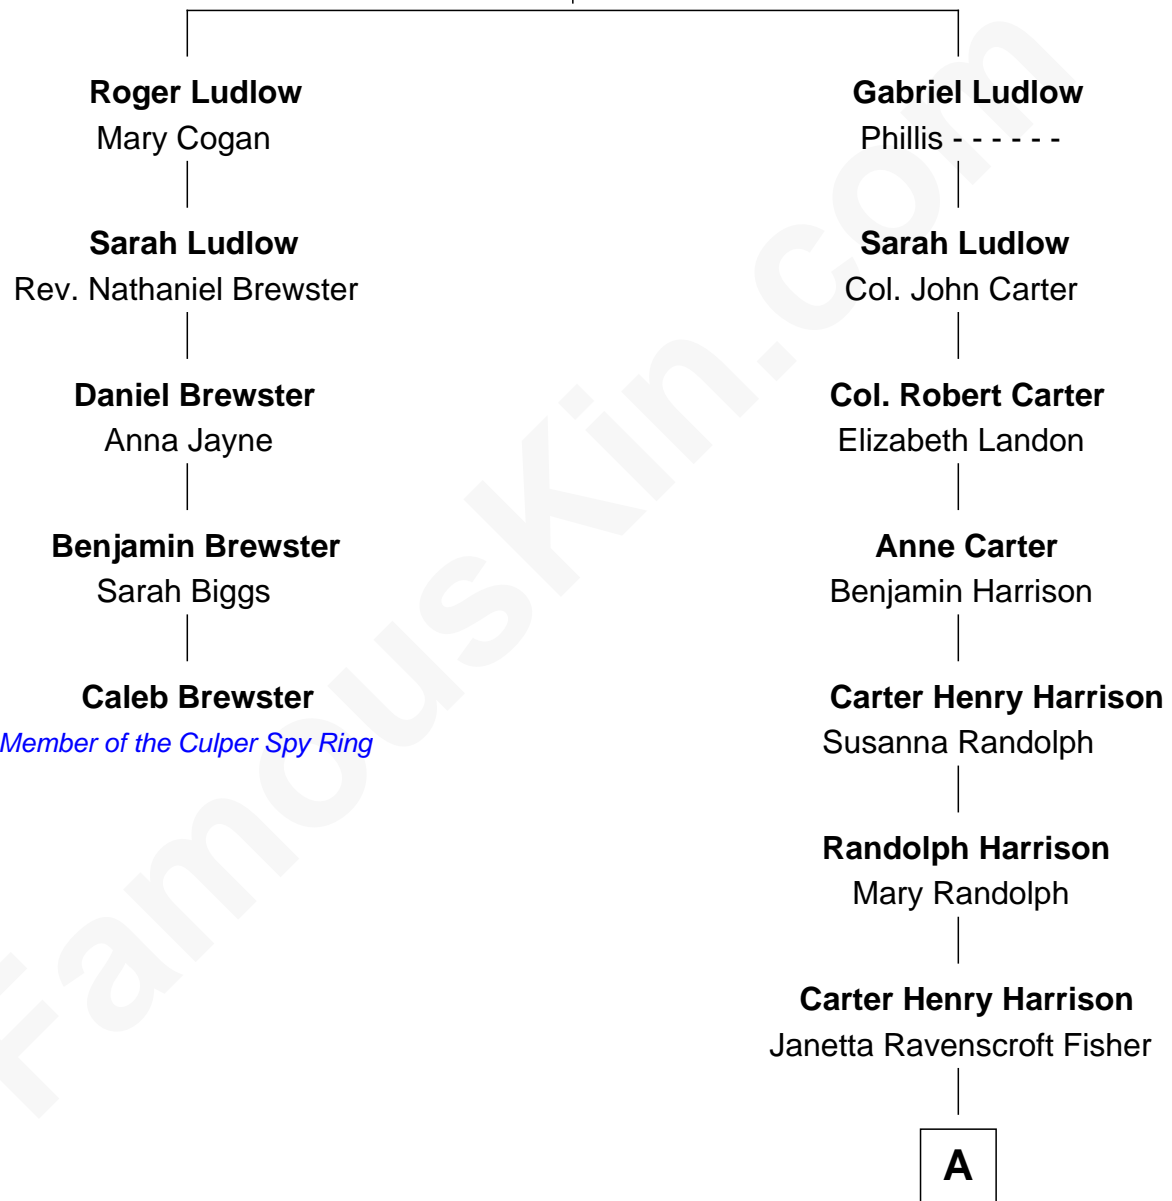

# FamousKin.com Relationship Chart of

**Caleb Brewster**

*Member of the Culper Spy Ring during the American Revolution*

4th cousin 8 times removed of

**Edward Norton**

*Movie Actor*

**Thomas Ludlow**

Jane Pyle

**A**

Henry Harrison

Jane St. Clair Cochran

George Moffett Harrison

Bettie Montgomery. Kent

Joseph Kent Harrison

Cornelia Long Somerville

Betty Kent Harrison

Edward Mower Norton

Edward Mower Norton

Lydia Robinson Rouse

Edward Norton

*Movie Actor*