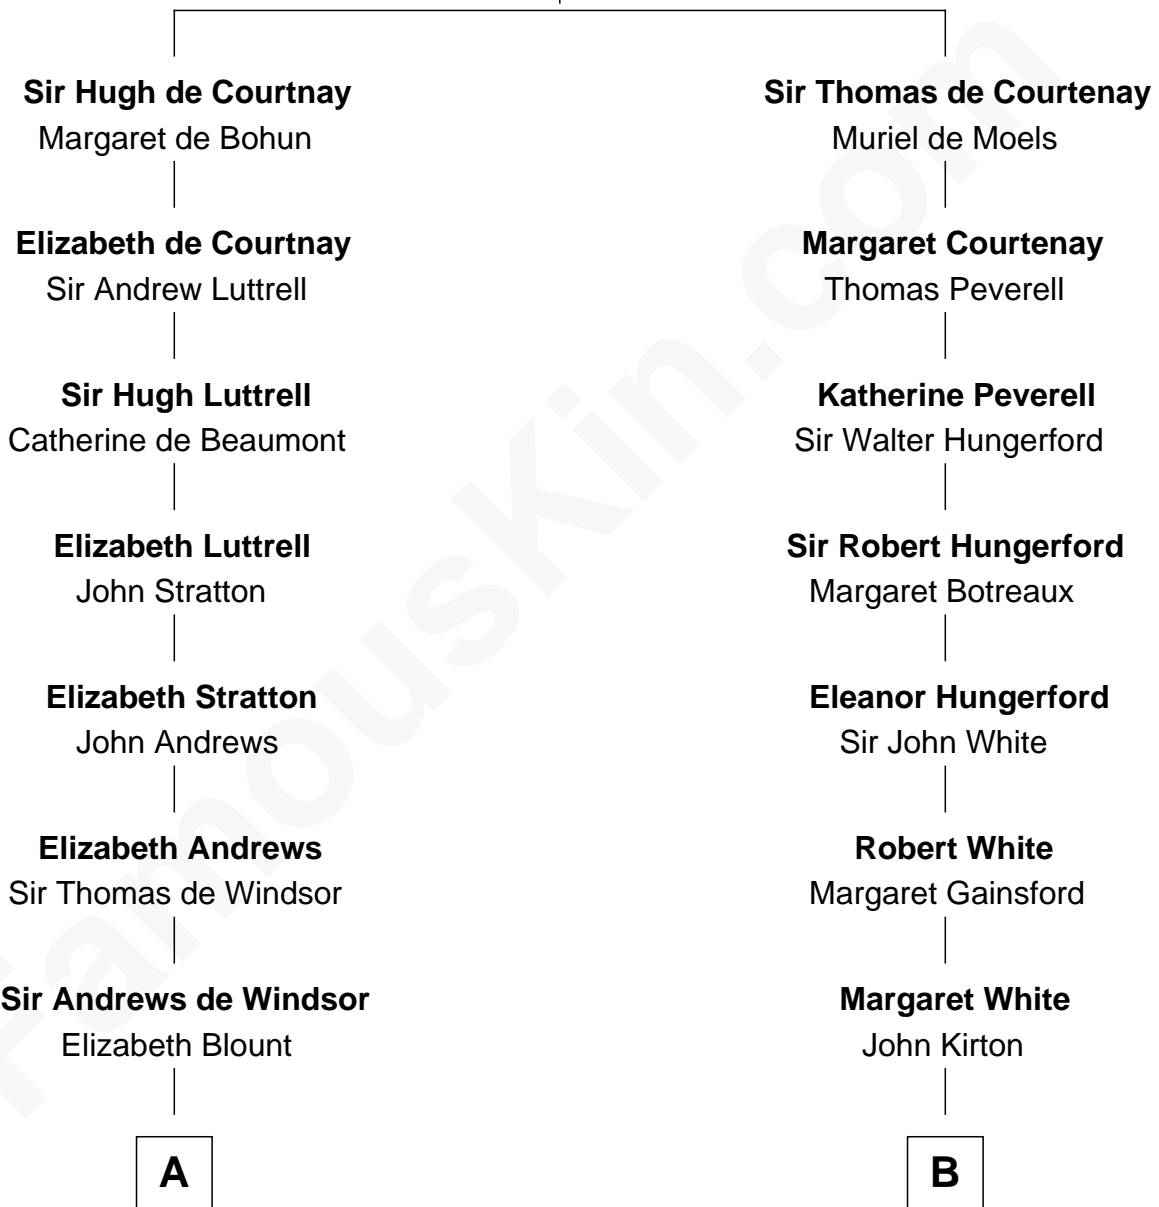

Sir Hugh de Courtenay

Agnes de St. John