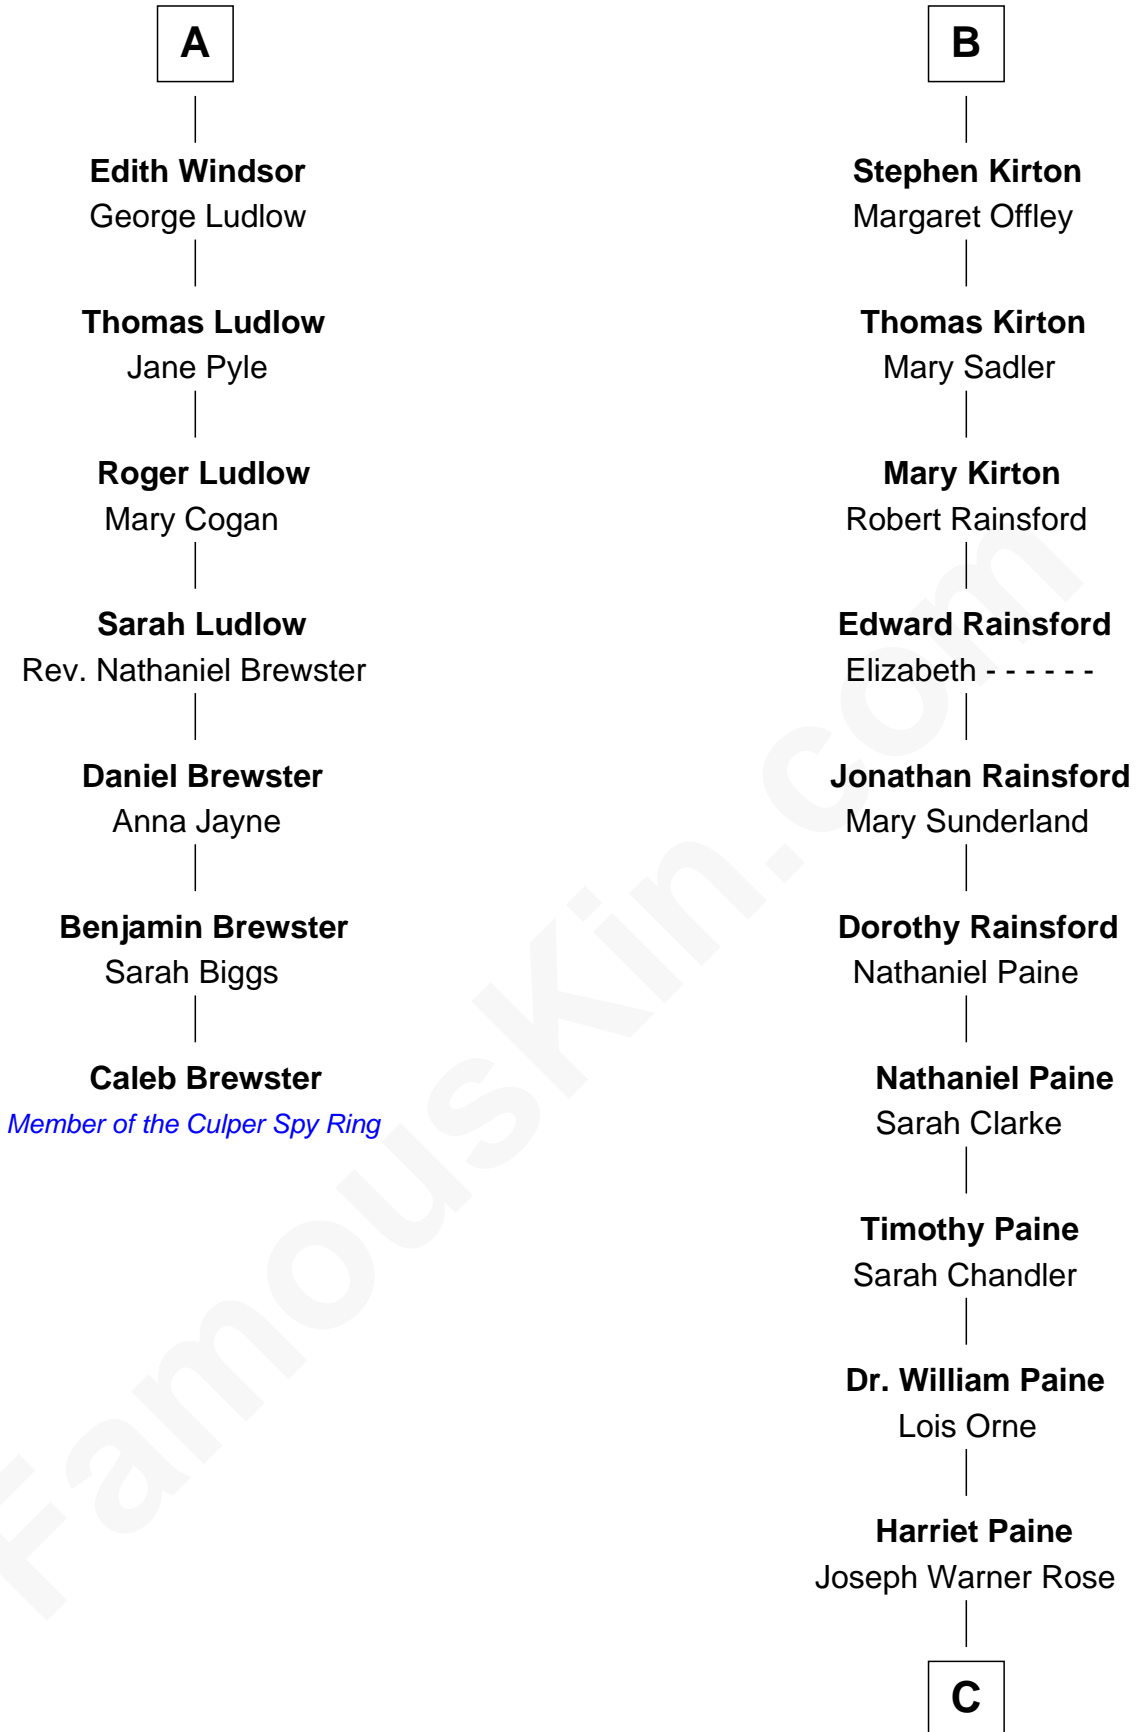

FamousKin.com

Relationship Chart of

Caleb Brewster

Member of the Culper Spy Ring during the American Revolution

13th cousin 8 times removed of

Endicott Peabody

62nd Governor of Massachusetts

Sir Hugh de Courtenay

Agnes de St. John

C

Harriet Paine Rose

John Clarke Lee

Marianne Cabot Lee

Samuel Endicott Peabody

Rev. Dr. Endicott Peabody

Fannie Peabody