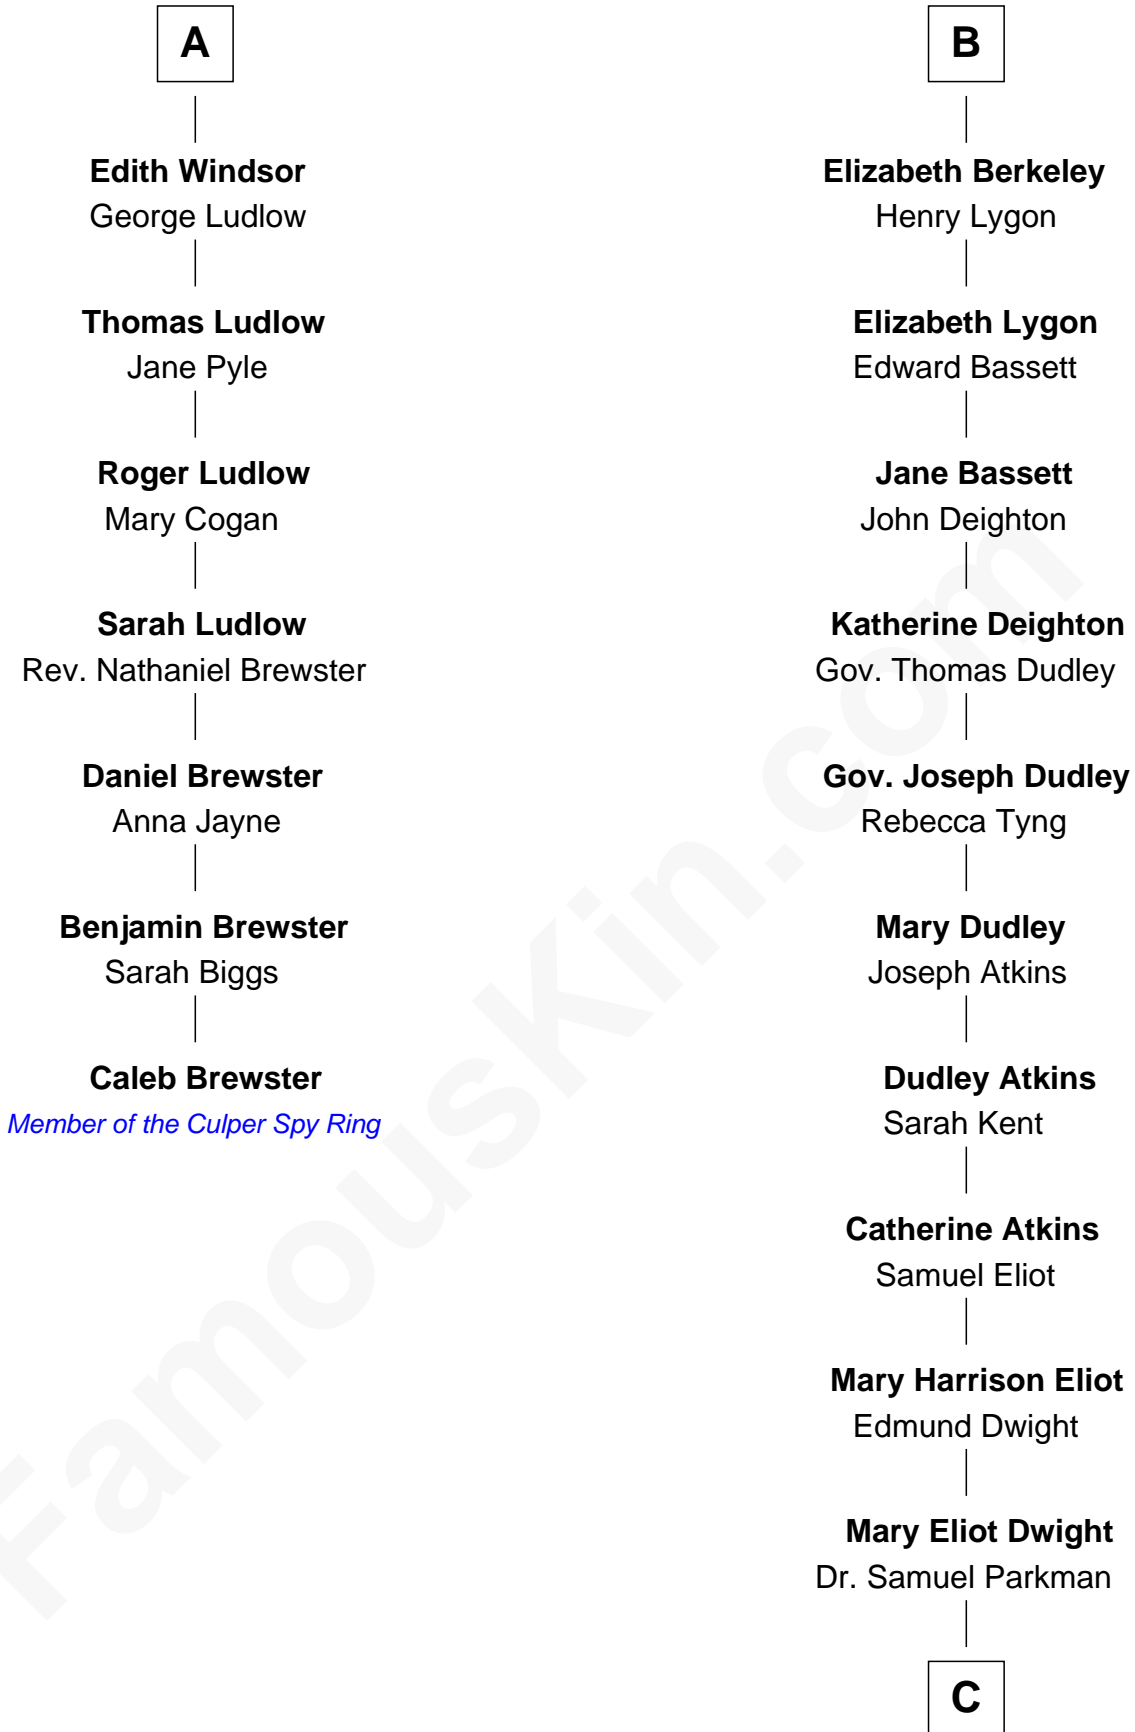

## Relationship Chart of

### Caleb Brewster

*Member of the Culper Spy Ring during the American Revolution*

13th cousin 6 times removed of

### Endicott Peabody

*62nd Governor of Massachusetts*

**Humphrey de Bohun**  
Elizabeth Plantagenet

C

**Henry Parkman**

Mary Frances Parker

**Mary Elizabeth Parkman**

Rt. Rev. Malcolm Endicott Peabody

**Endicott Peabody**

*62nd Governor of Massachusetts*

FamousKin.com