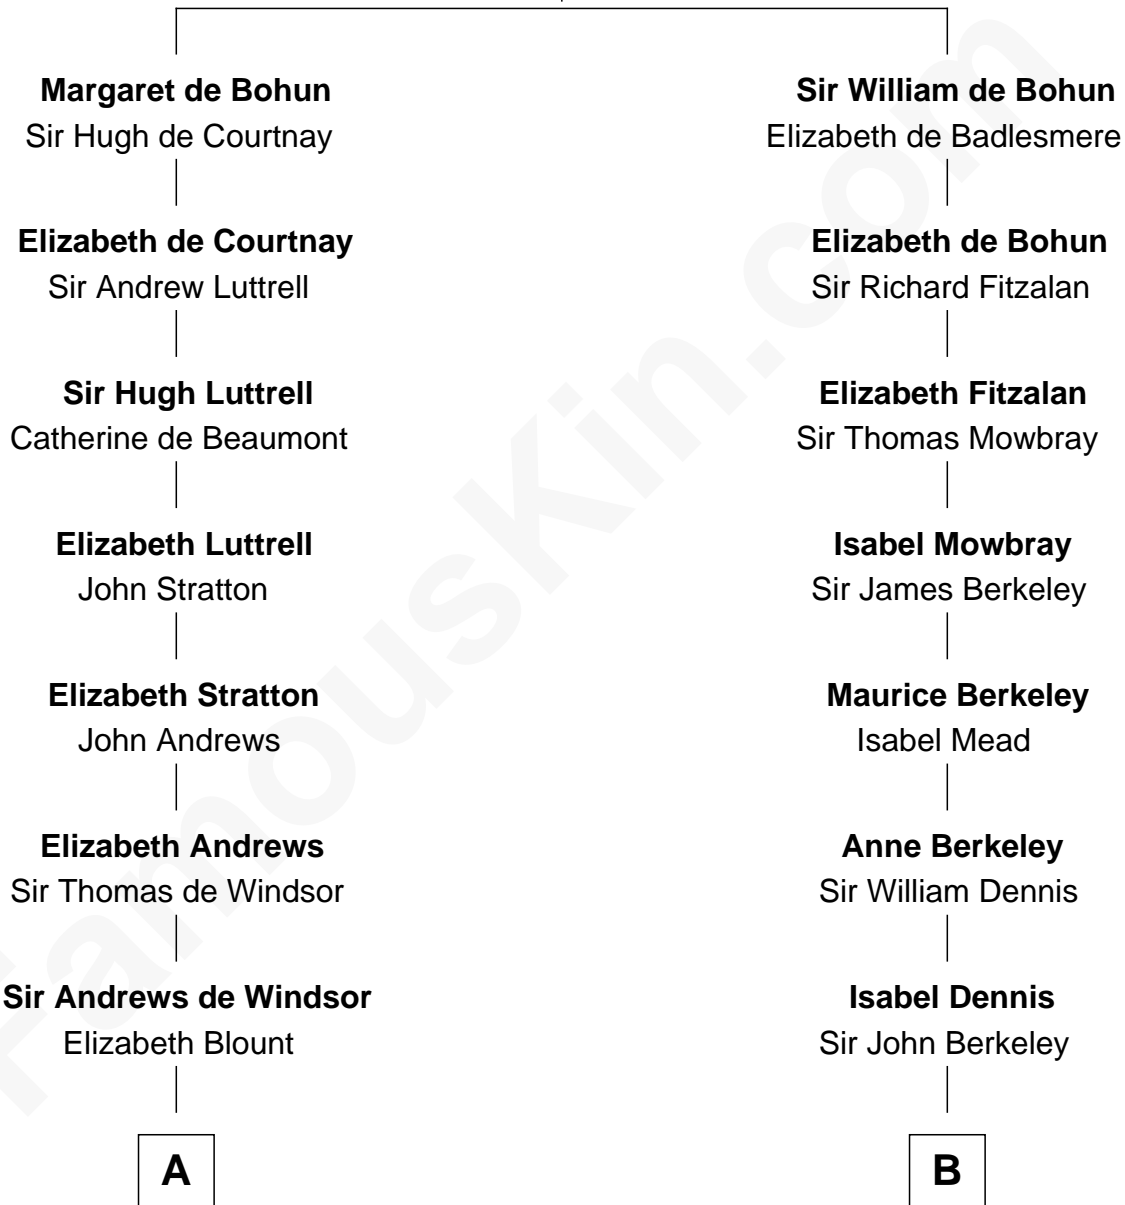

## Relationship Chart of

### Caleb Brewster

*Member of the Culper Spy Ring during the American Revolution*

13th cousin 6 times removed of

### Endicott Peabody

*62nd Governor of Massachusetts*

**Humphrey de Bohun**  
Elizabeth Plantagenet

C

**Henry Parkman**

Mary Frances Parker

**Mary Elizabeth Parkman**

Rt. Rev. Malcolm Endicott Peabody

**Endicott Peabody**

*62nd Governor of Massachusetts*

FamousKin.com