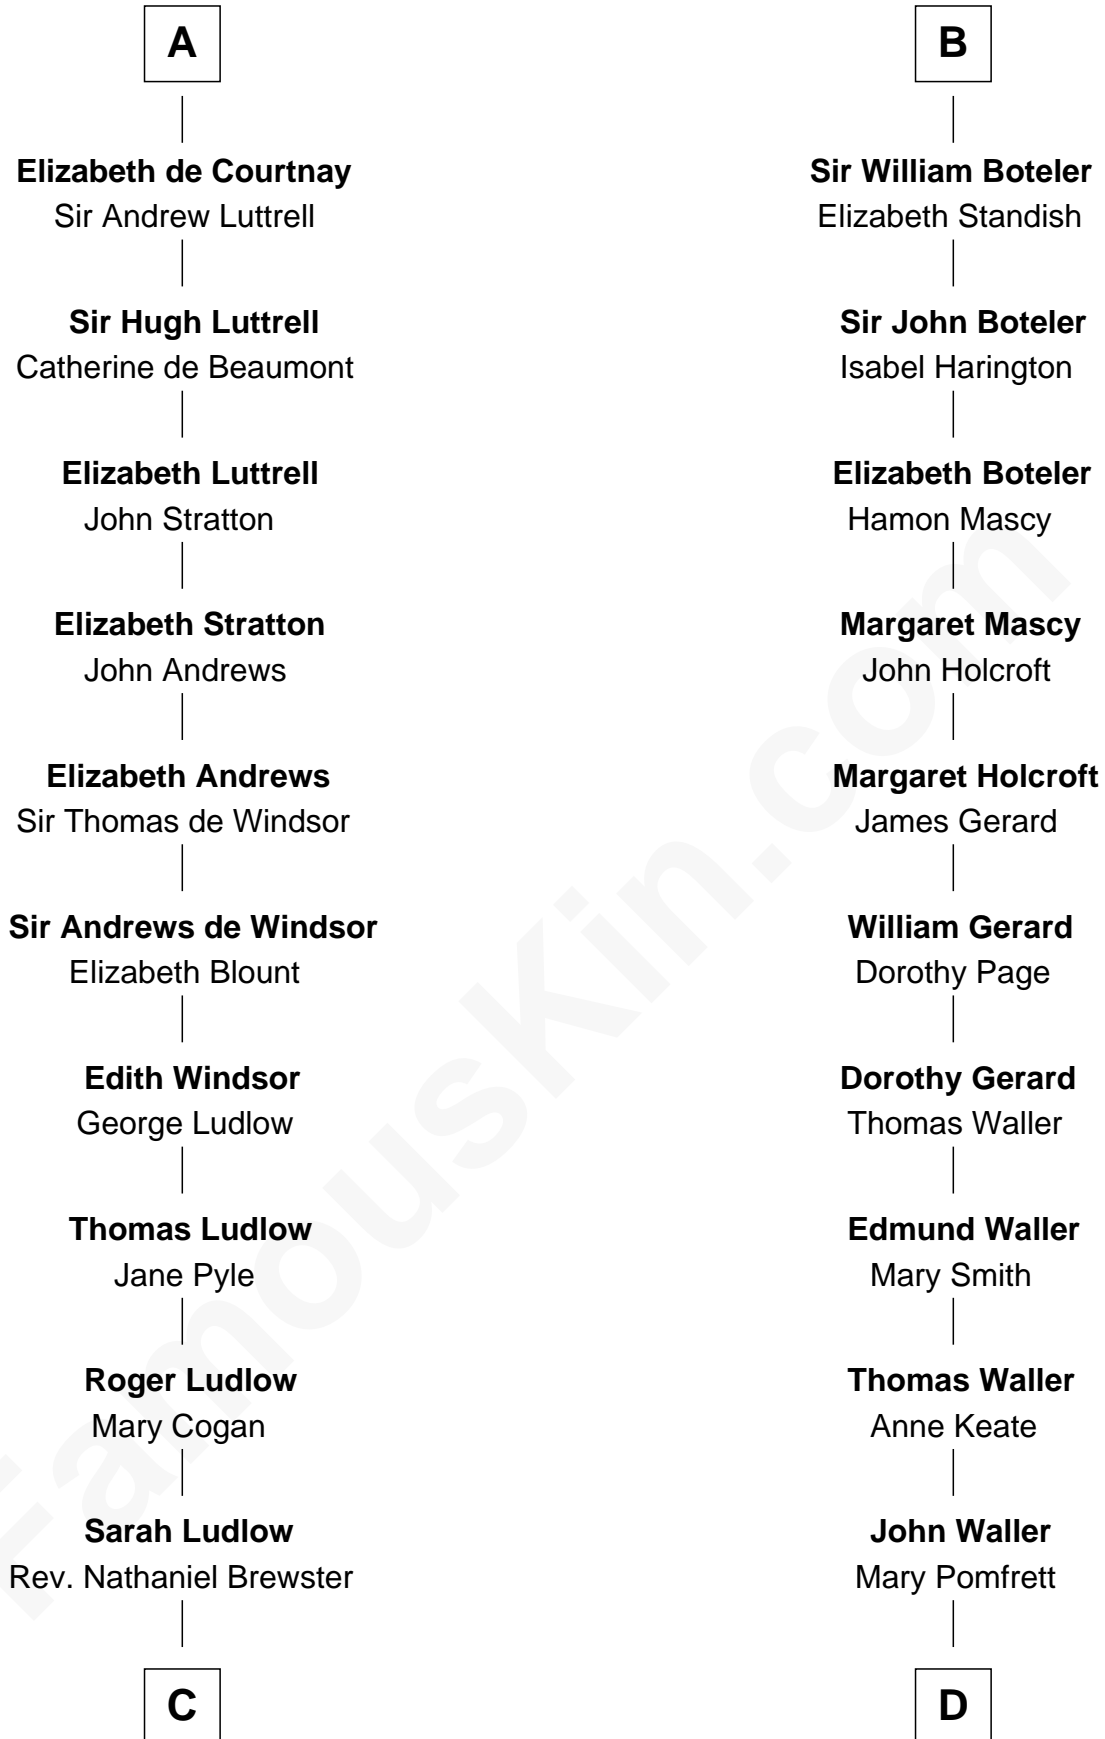

FamousKin.com

Relationship Chart of

Caleb Brewster

Member of the Culper Spy Ring during the American Revolution

19th cousin 2 times removed of

Capt. William Lewis Herndon

Captain of the ill fated S.S. Central America

A

William I, King of Scotland

----- Avenal

Isabel of Scotland

Robert de Ros

Sir William de Ros

Lucy FitzPiers

Sir William de Ros

C

Daniel Brewster

Anna Jayne

Benjamin Brewster

Sarah Biggs

Caleb Brewster

Member of the Culper Spy Ring

D