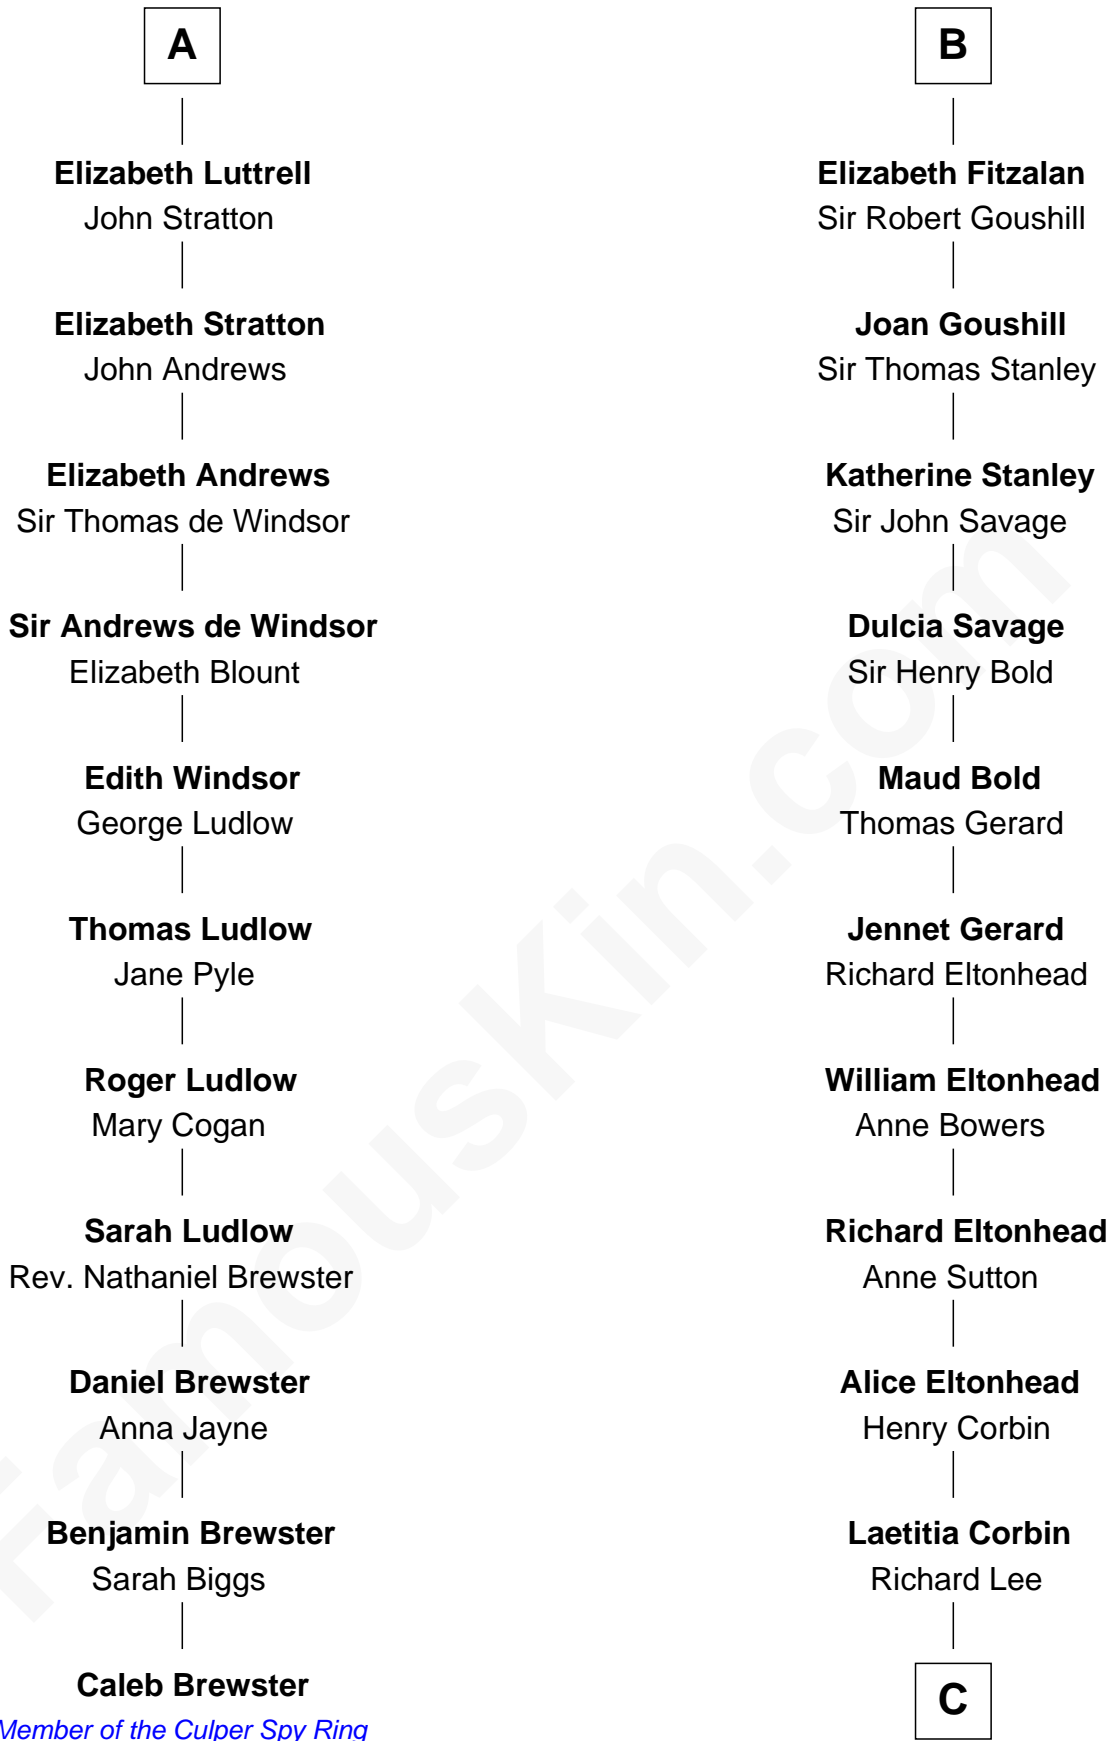

FamousKin.com

Relationship Chart of

Caleb Brewster

Member of the Culper Spy Ring during the American Revolution

17th cousin 1 time removed of

Richard Henry Lee

Signer of the Declaration of Independence

C

Gov. Thomas Lee

Hannah Ludwell

Richard Henry Lee

Signer of Declaration of Independence

FamousKin.com