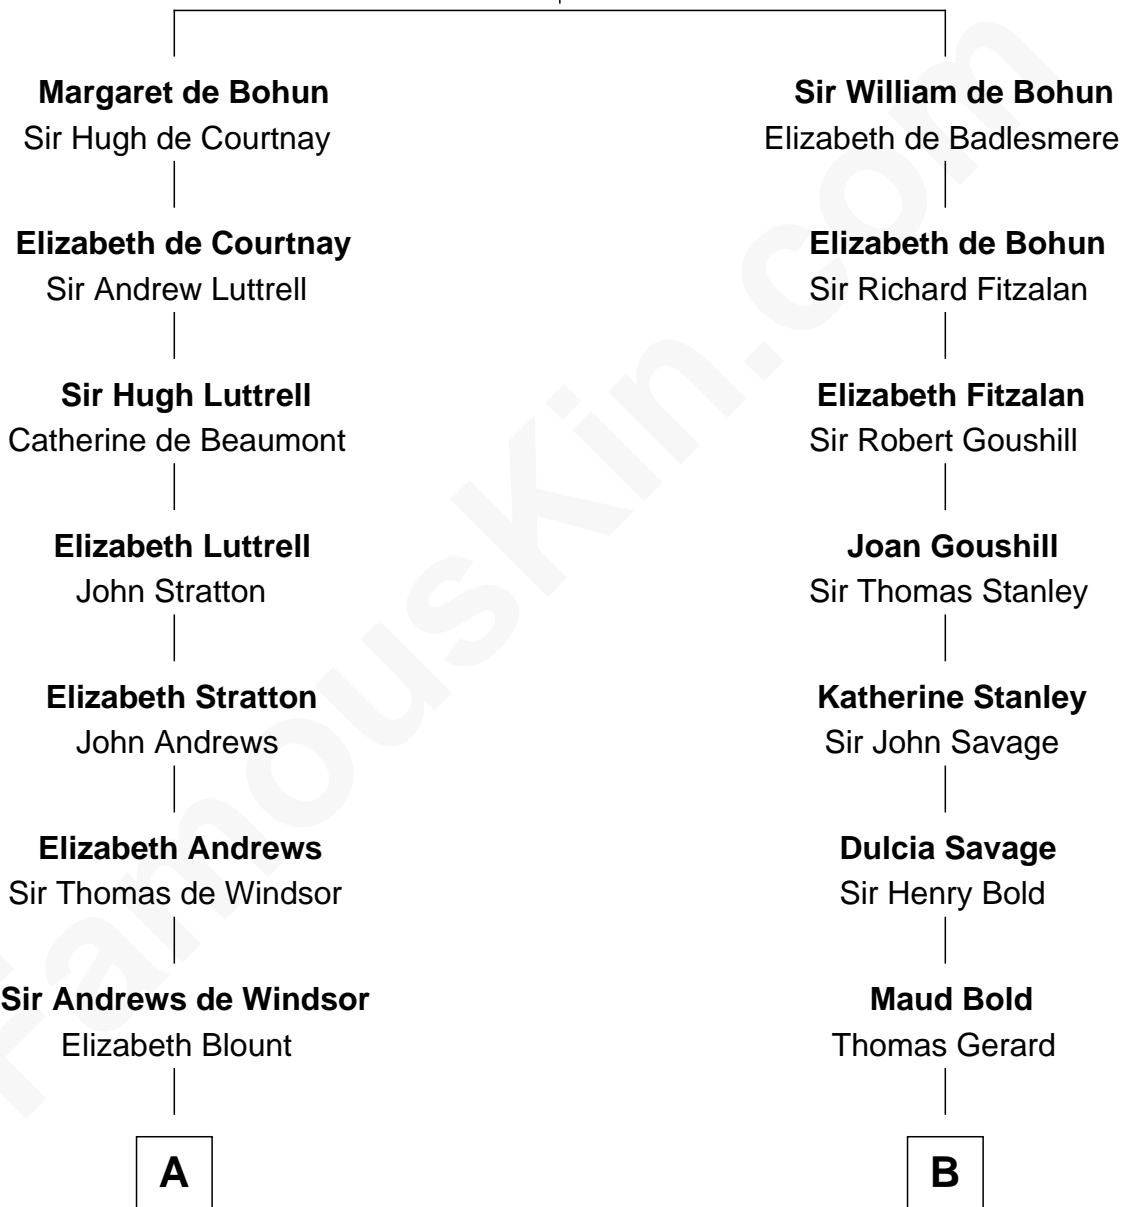

FamousKin.com Relationship Chart of

Caleb Brewster

Member of the Culper Spy Ring during the American Revolution

13th cousin of

Richard Henry Lee

Signer of the Declaration of Independence

Humphrey de Bohun
Elizabeth Plantagenet

A

Edith Windsor
George Ludlow

Thomas Ludlow
Jane Pyle

Roger Ludlow
Mary Cogan

Sarah Ludlow
Rev. Nathaniel Brewster

Daniel Brewster
Anna Jayne

Benjamin Brewster
Sarah Biggs

Caleb Brewster
Member of the Culper Spy Ring