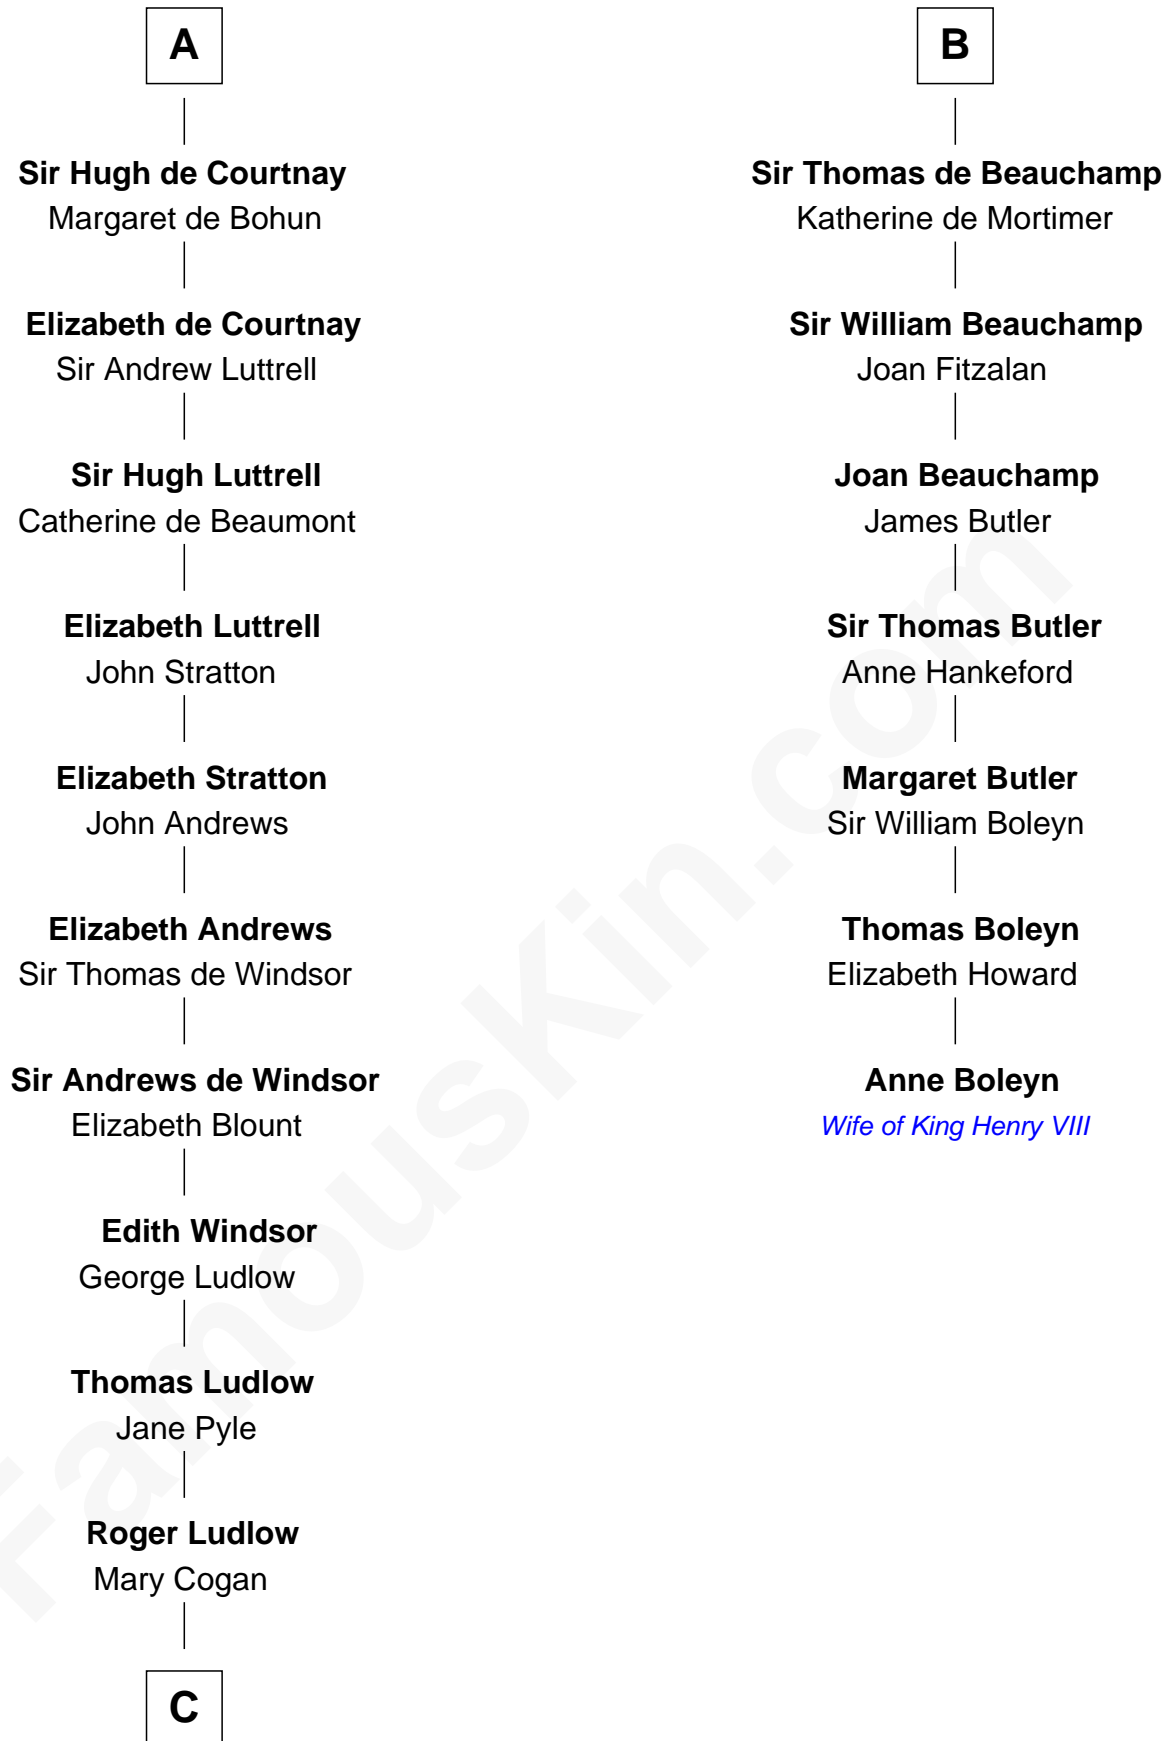

FamousKin.com

Relationship Chart of

Caleb Brewster

Member of the Culper Spy Ring during the American Revolution

13th cousin 7 times removed of

Anne Boleyn

2nd Wife of King Henry VIII

Aubrey de Vere

Beatrice - - - - -

Aubrey de Vere
Alice Fitzrichard de Clare

Aubrey de Vere
Agnes de Essex

Robert de Vere
Isabel de Bolebec

Hugh de Vere
Hawise de Quincy

Isabel de Vere
Sir John de Courtenay

Sir Hugh de Courtenay
Eleanor le Despencer

Sir Hugh de Courtenay
Agnes de St. John

A

Aubrey de Vere
Alice Fitzrichard de Clare

Rohese de Vere
Geoffrey de Mandeville

Maud de Mandeville
Piers de Lutegareshale

Sir Geoffrey FitzPiers
Aveline de Clare

Sir John FitzGeoffrey
Isabel le Bigod

Maud FitzJohn
William de Beauchamp

Guy de Beauchamp
Alice de Toeni

B

C

—
Sarah Ludlow
Rev. Nathaniel Brewster

—
Daniel Brewster
Anna Jayne

—
Benjamin Brewster
Sarah Biggs

—
Caleb Brewster
Member of the Culper Spy Ring