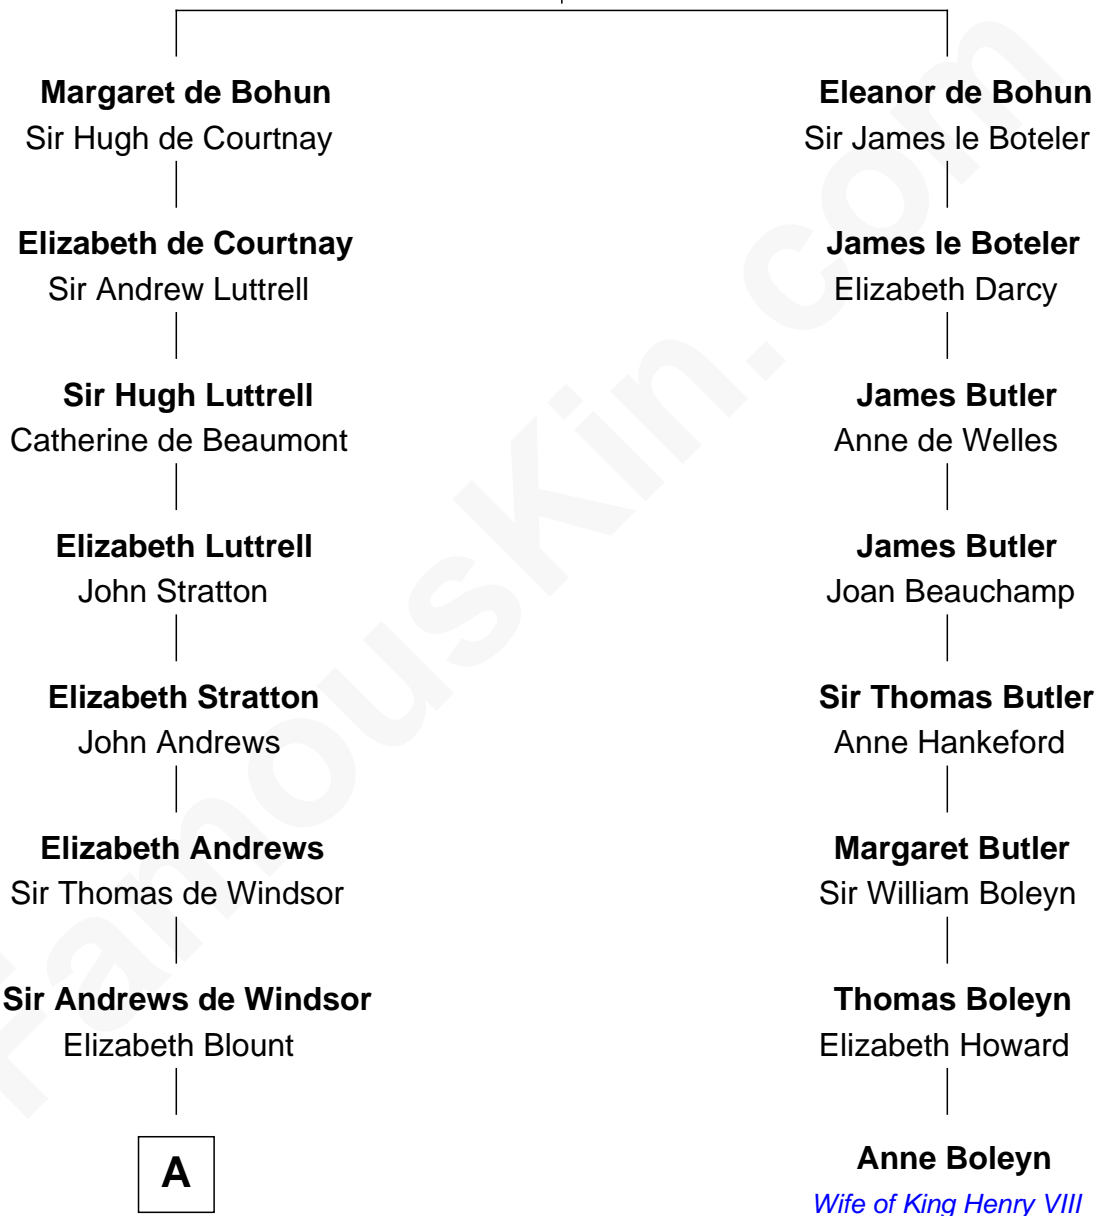

## Relationship Chart of

### Caleb Brewster

Member of the Culper Spy Ring during the American Revolution

7th cousin 6 times removed of

### Anne Boleyn

2nd Wife of King Henry VIII

**Humphrey de Bohun**  
Elizabeth Plantagenet

**A**

**Edith Windsor**

George Ludlow

**Thomas Ludlow**

Jane Pyle