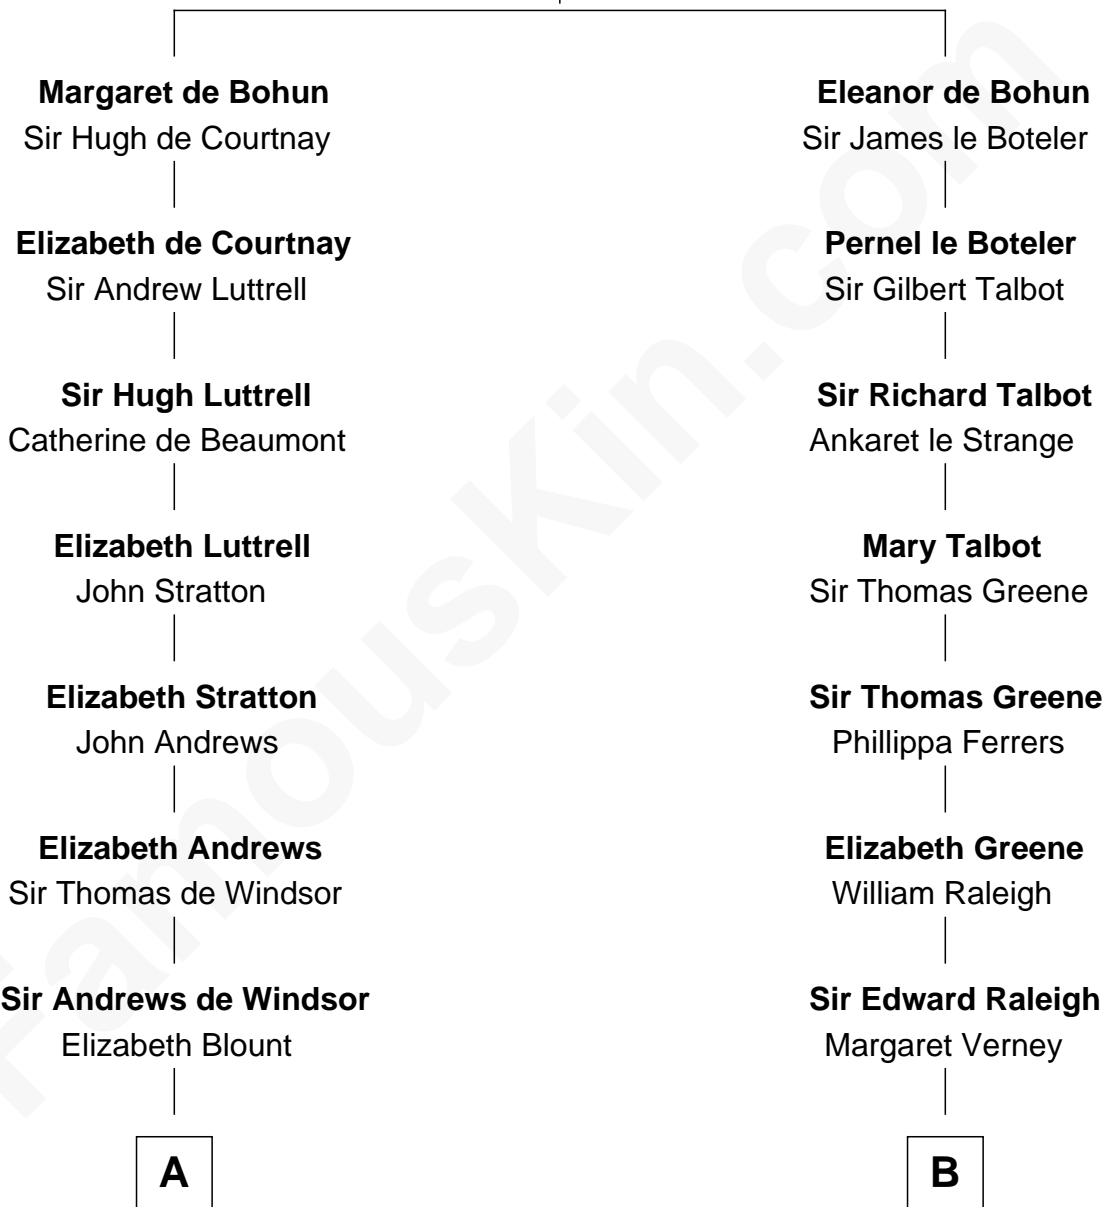

Humphrey de Bohun
Elizabeth Plantagenet