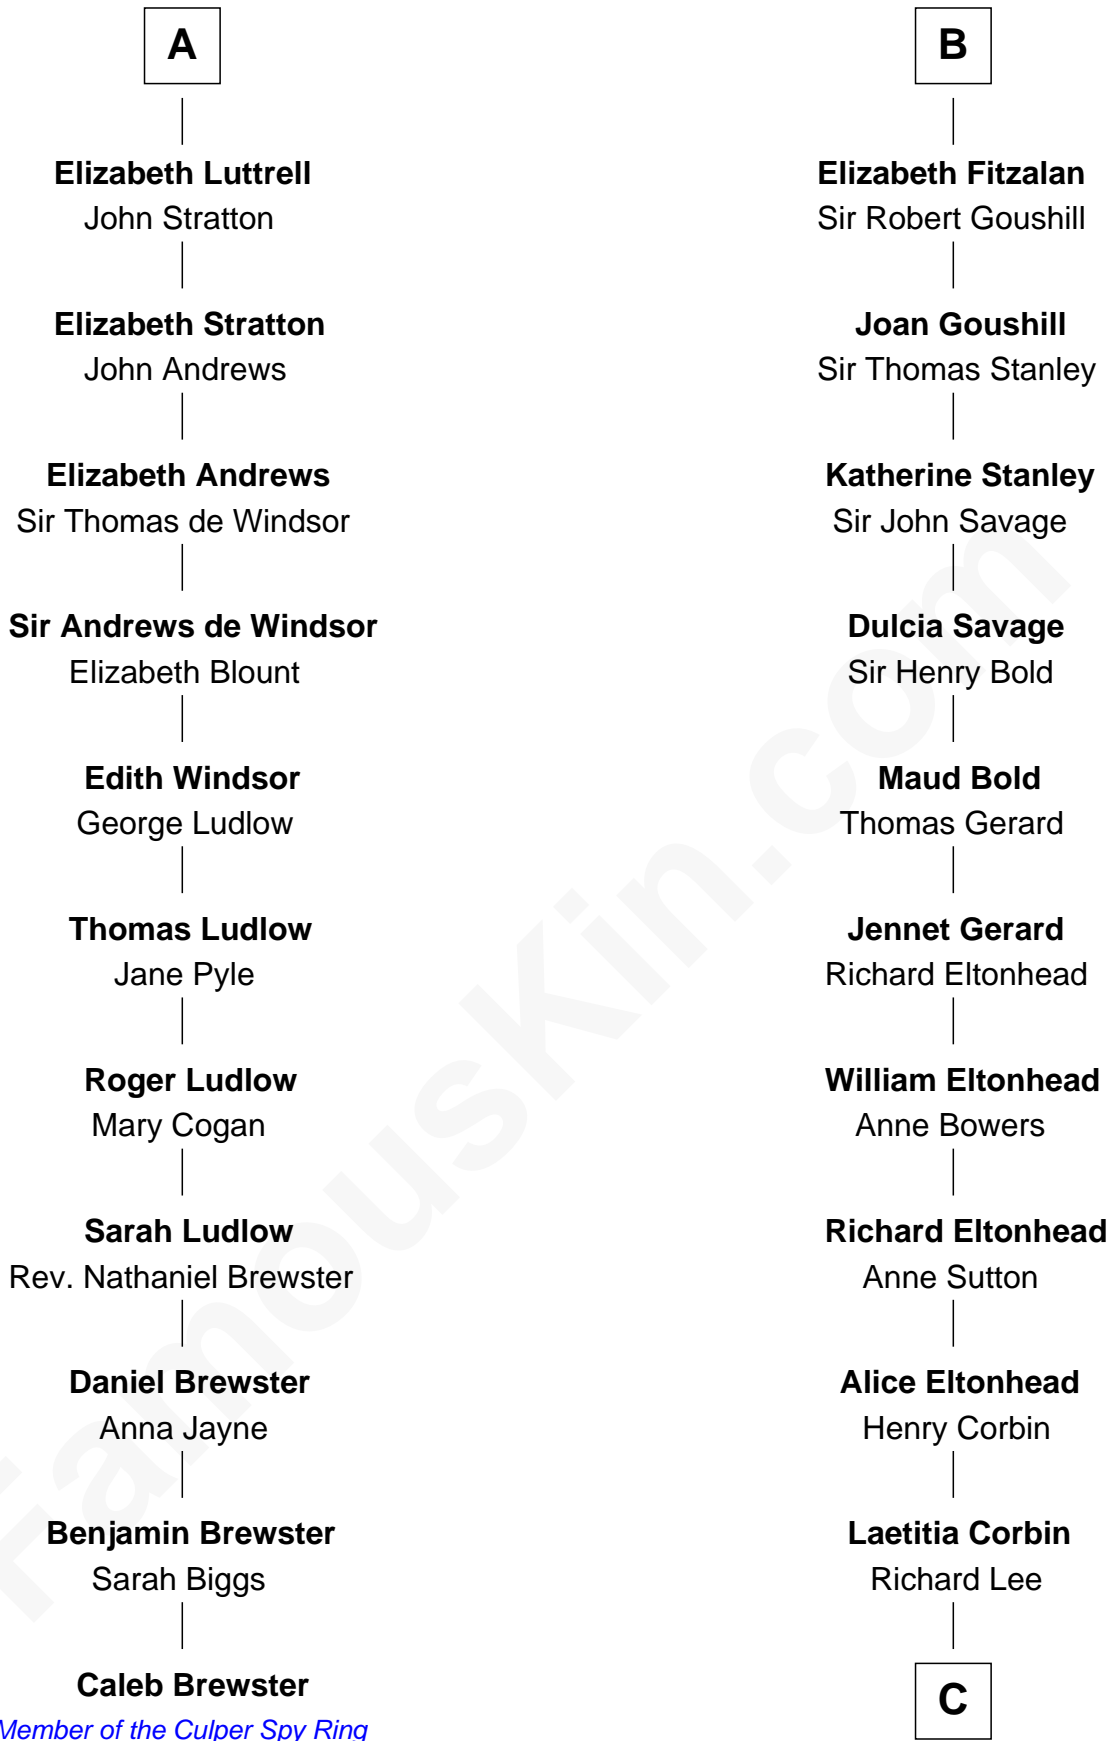

FamousKin.com

Relationship Chart of

Caleb Brewster

Member of the Culper Spy Ring during the American Revolution

17th cousin 1 time removed of

Francis Lightfoot Lee

Signer of the Declaration of Independence

C

Gov. Thomas Lee

Hannah Ludwell

Francis Lightfoot Lee

Signer of Declaration of Independence

FamousKin.com