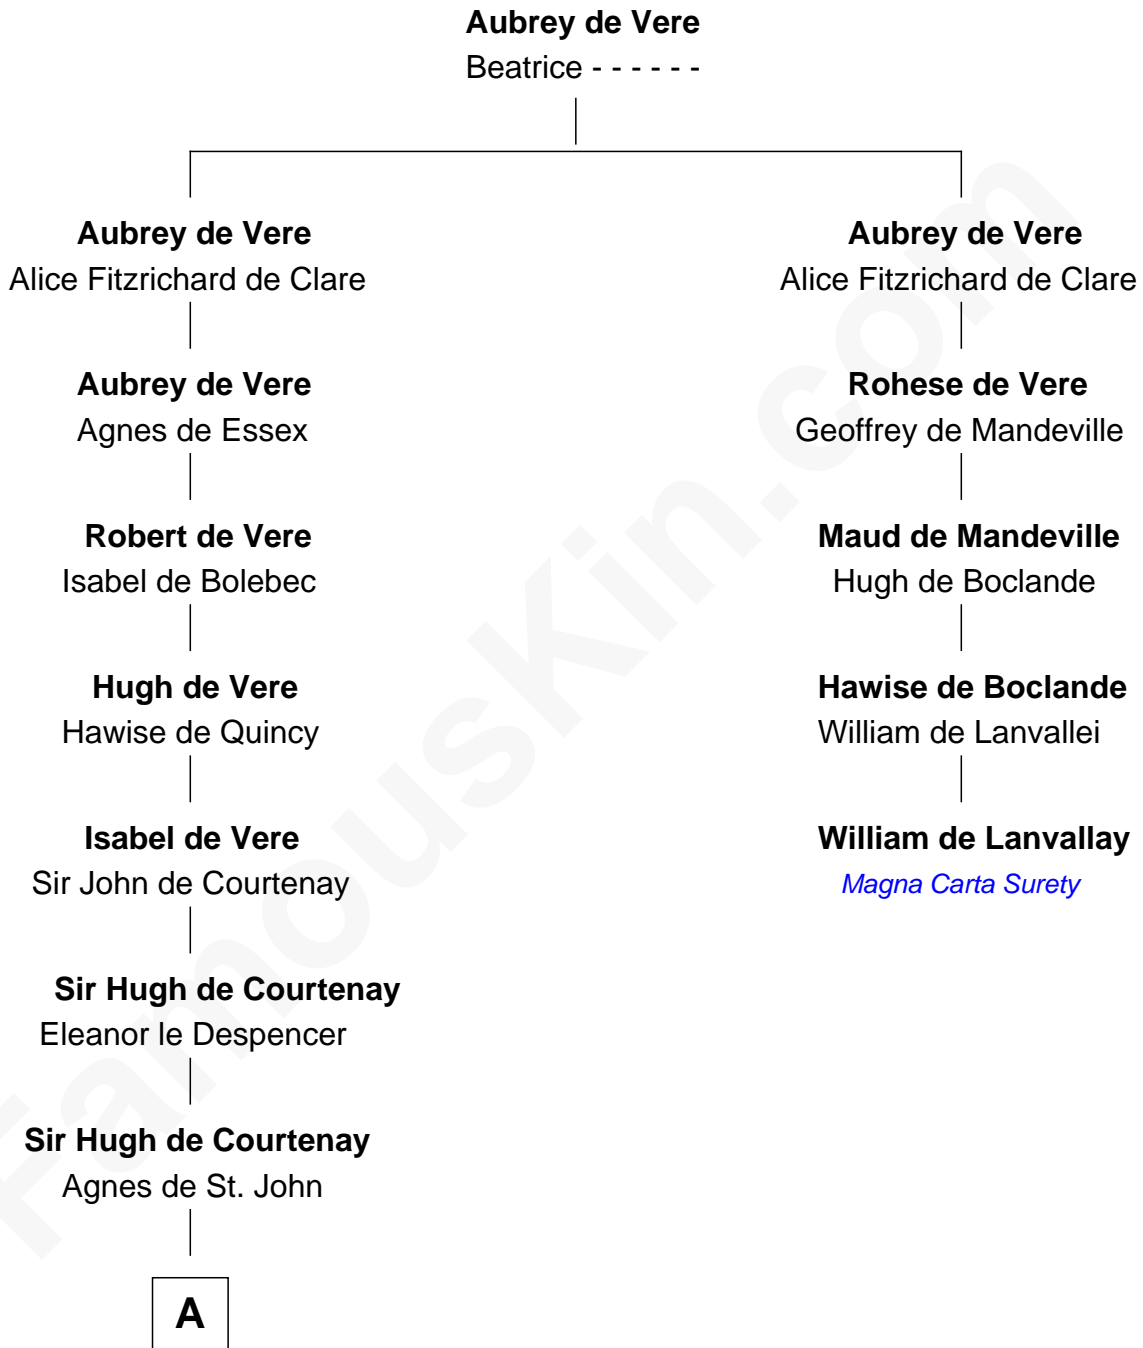

# FamousKin.com

## Relationship Chart of

### Caleb Brewster

Member of the Culper Spy Ring during the American Revolution

4th cousin 16 times removed of

**William de Lanvallay**  
Magna Carta Surety

**A**

**Sir Hugh de Courtney**

Margaret de Bohun

**Elizabeth de Courtney**