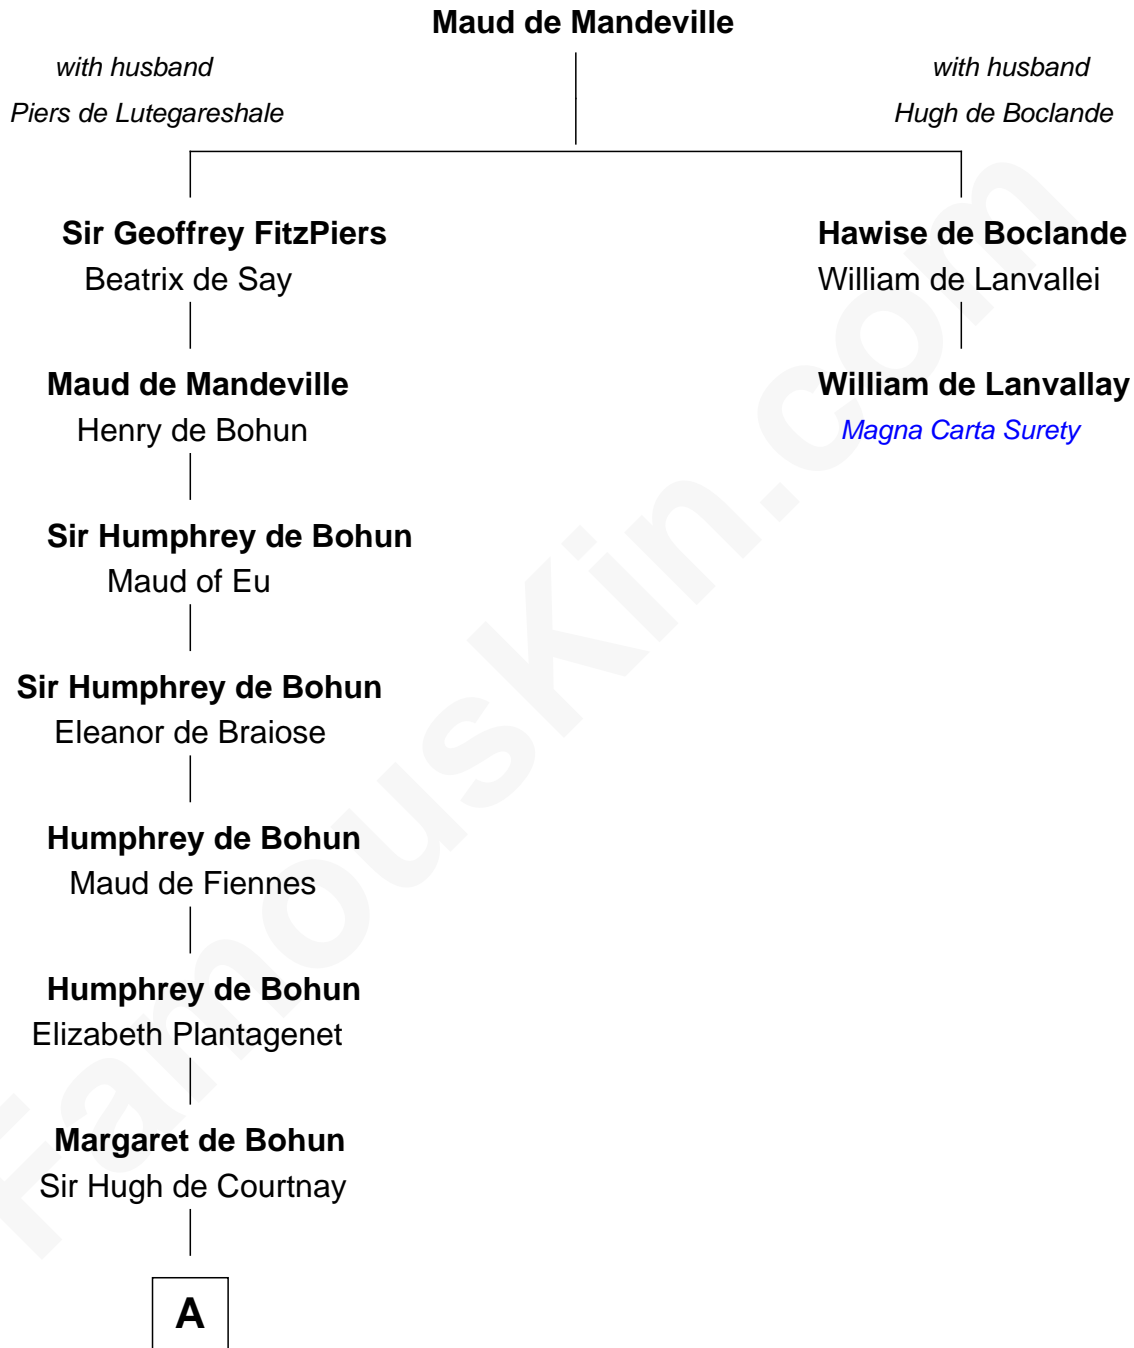

FamousKin.com

Relationship Chart of

Caleb Brewster

Member of the Culper Spy Ring during the American Revolution

1st cousin 18 times removed of

William de Lanvallay
Magna Carta Surety

A

Elizabeth de Courtnay

Sir Andrew Luttrell

Sir Hugh Luttrell

Catherine de Beaumont

Elizabeth Luttrell

John Stratton

Elizabeth Stratton

John Andrews

Elizabeth Andrews

Sir Thomas de Windsor

Sir Andrews de Windsor

Elizabeth Blount

Edith Windsor

George Ludlow

Thomas Ludlow

Jane Pyle

Roger Ludlow

Sarah Biggs

—
Caleb Brewster

Member of the Culper Spy Ring

FamousKin.com