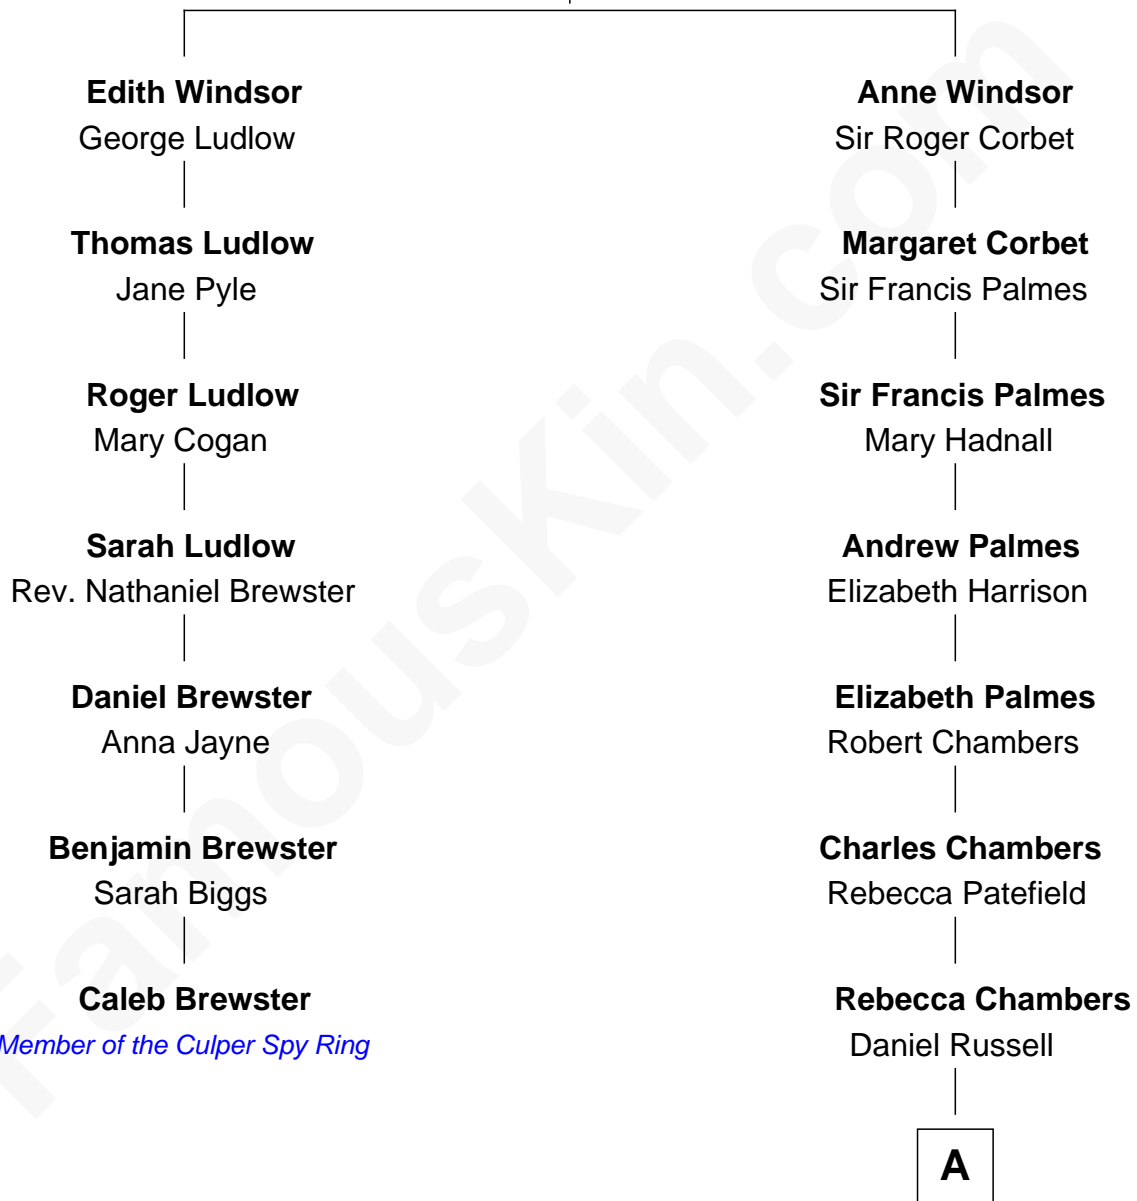

Sir Andrews de Windsor

Elizabeth Blount