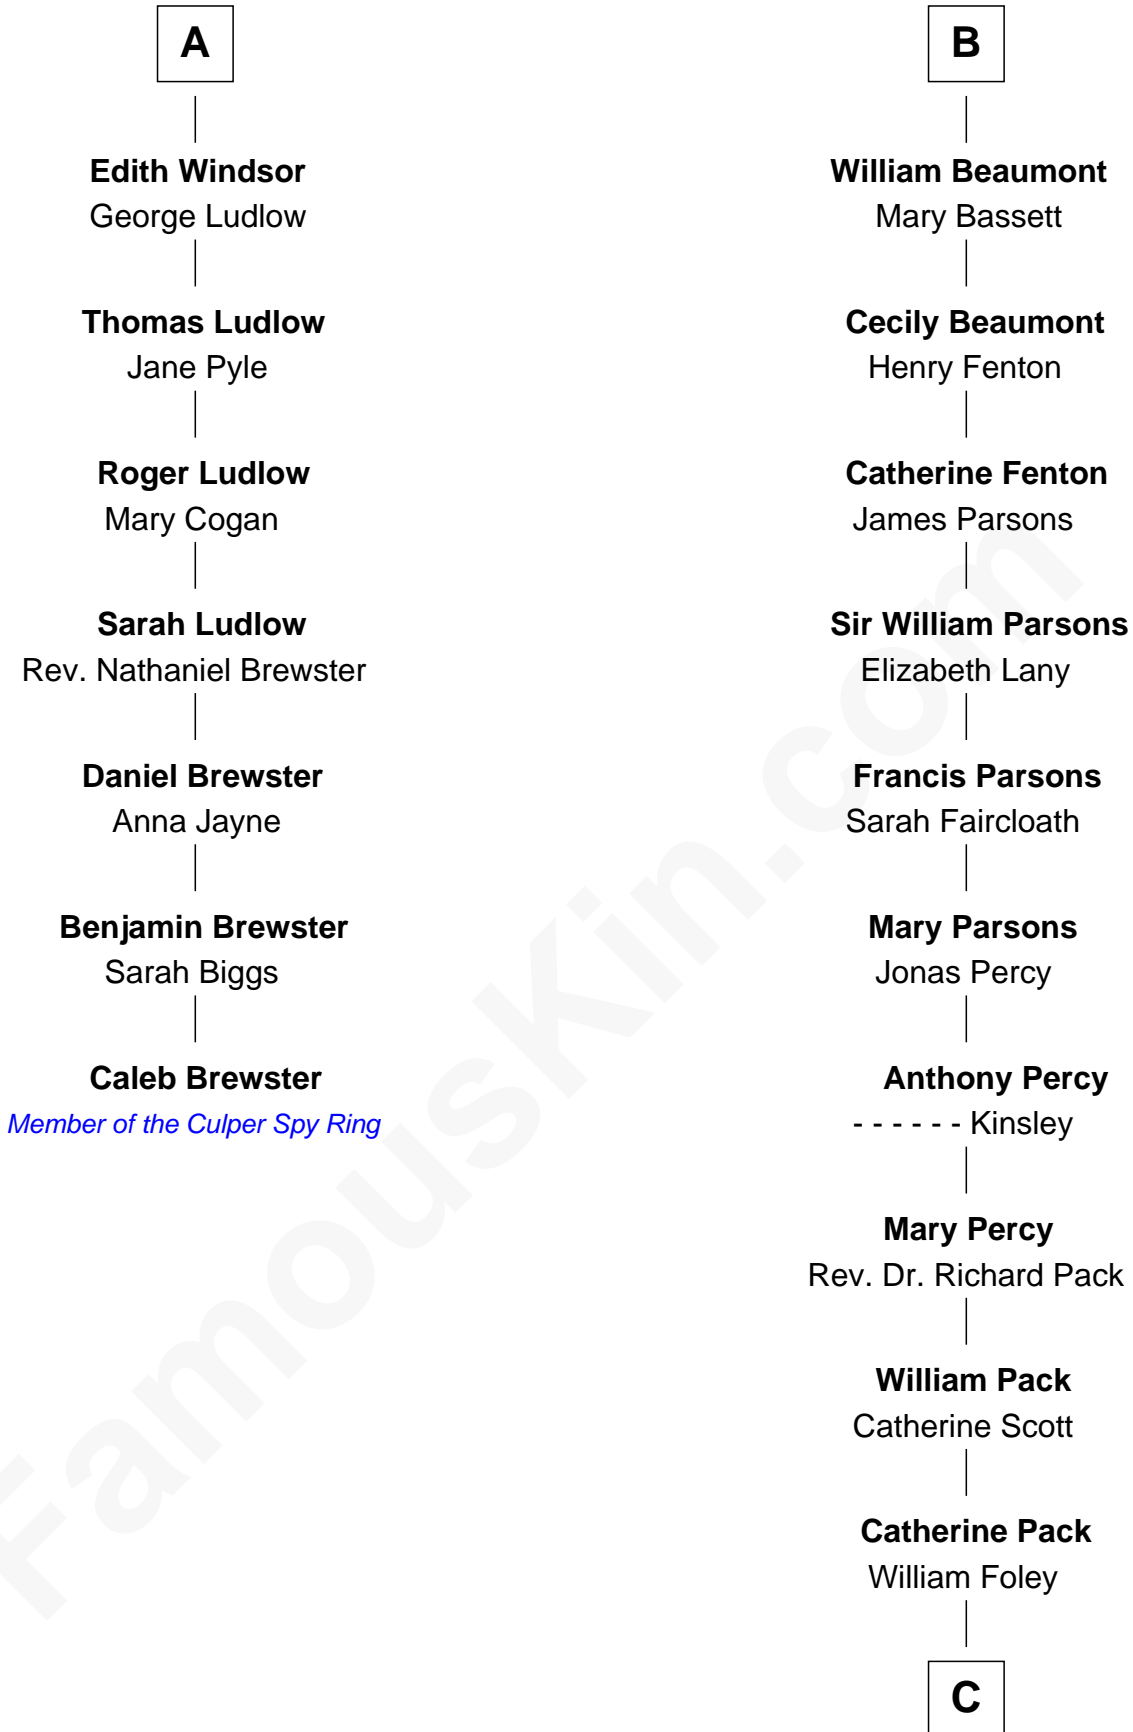

FamousKin.com

Relationship Chart of

Caleb Brewster

Member of the Culper Spy Ring during the American Revolution

13th cousin 5 times removed of

Sir Arthur Conan Doyle
Author, "Sherlock Holmes"

Humphrey de Bohun
 Elizabeth Plantagenet

C

|
Mary Josephine Elizabeth Foley

Charles Altamont Doyle

|
Sir Arthur Conan Doyle

Author, "Sherlock Holmes"

FamousKin.com