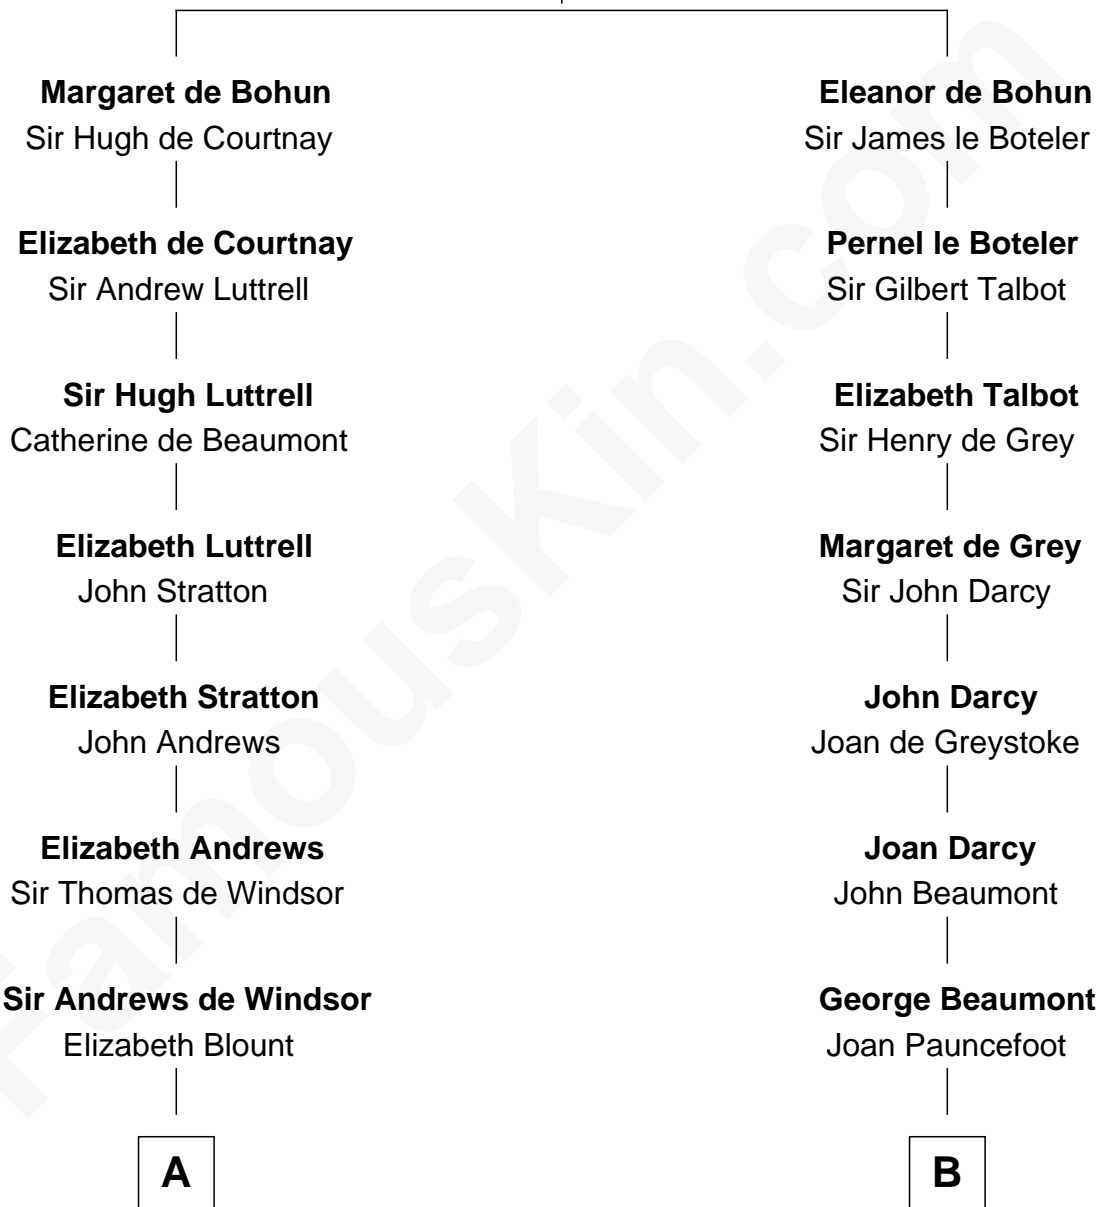

FamousKin.com

Relationship Chart of

Caleb Brewster

Member of the Culper Spy Ring during the American Revolution

13th cousin 5 times removed of

Sir Arthur Conan Doyle
Author, "Sherlock Holmes"

Humphrey de Bohun
 Elizabeth Plantagenet

C

|
Mary Josephine Elizabeth Foley

Charles Altamont Doyle

|
Sir Arthur Conan Doyle

Author, "Sherlock Holmes"

FamousKin.com