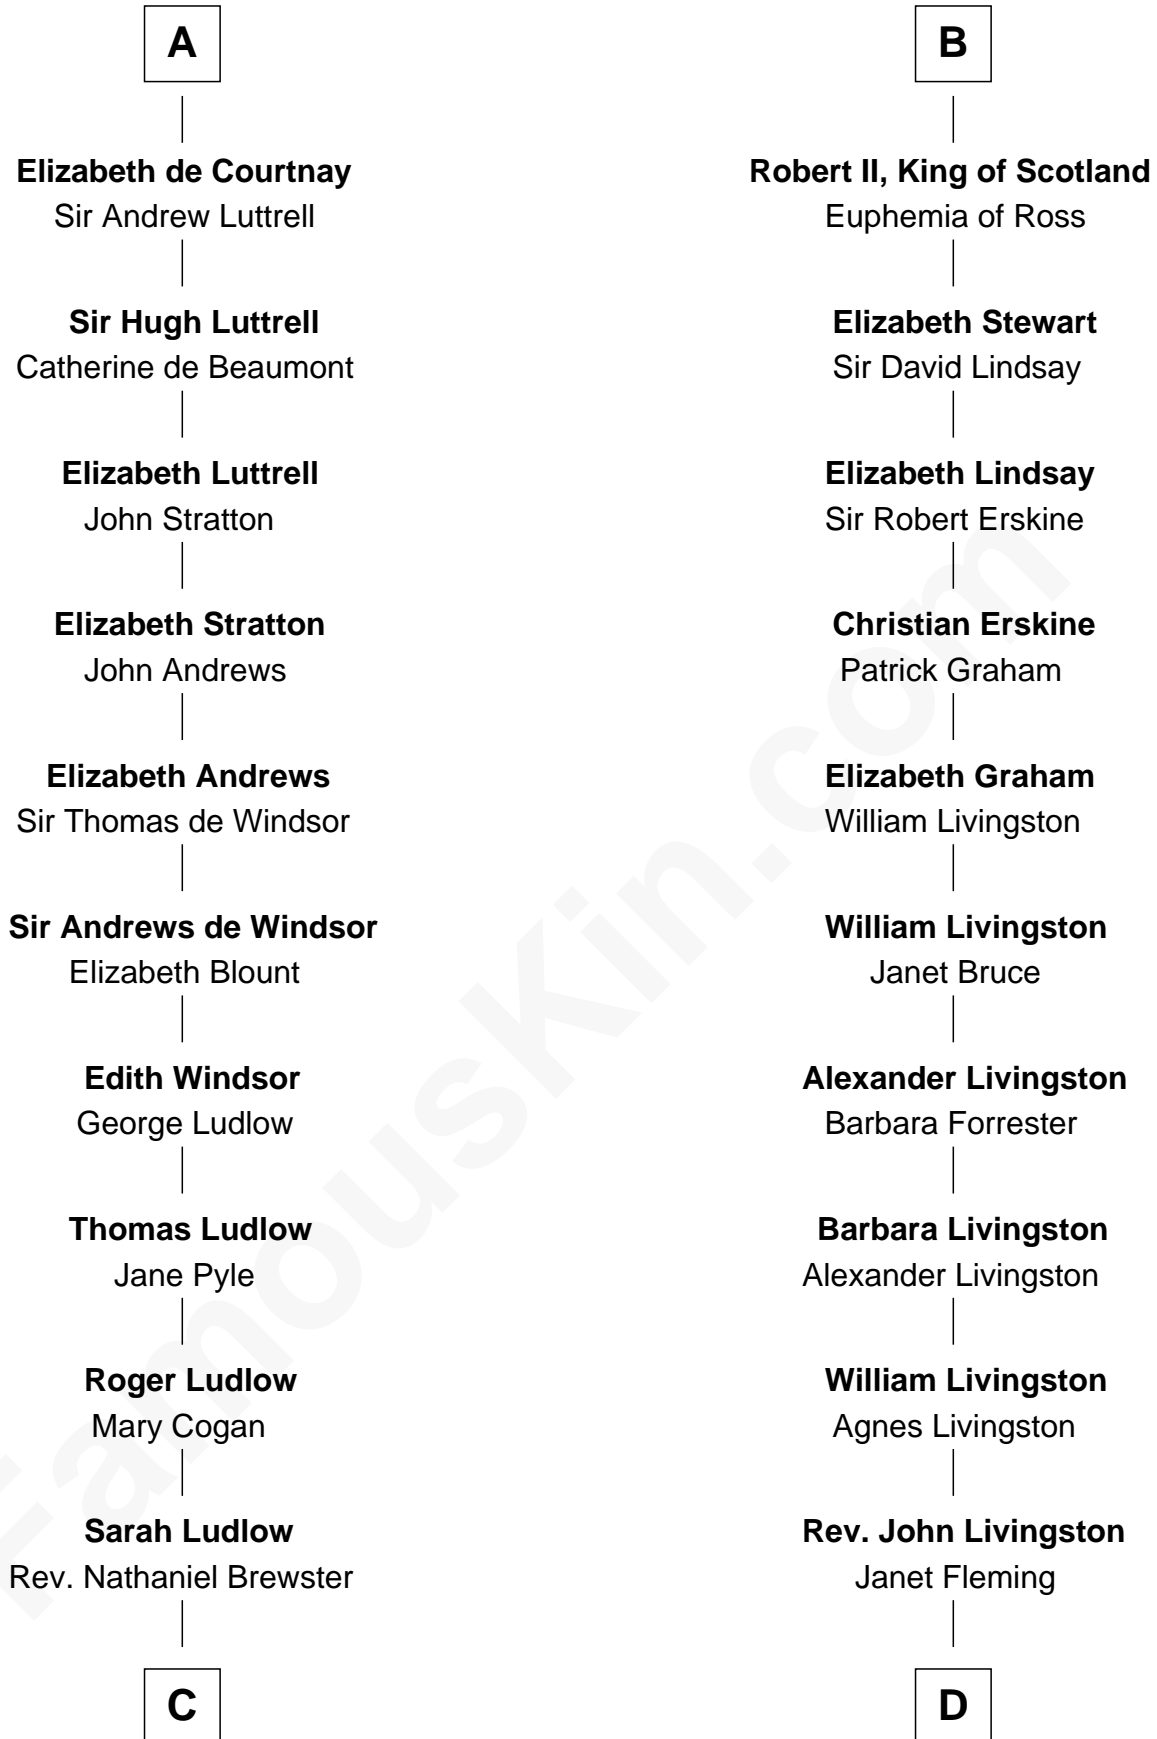

FamousKin.com

Relationship Chart of

Caleb Brewster

Member of the Culper Spy Ring during the American Revolution

19th cousin 2 times removed of

Hamilton Fish

26th U.S. Secretary of State

Robert de Beaumont

Sir Hugh de Courtenay
Agnes de St. John

Sir Hugh de Courtnay
Margaret de Bohun

A

Hawise de Beaumont
William FitzRobert

Amice of Gloucester
Sir Richard de Clare

Sir Gilbert de Clare
Isabel Marshal

Isabella de Clare
Robert de Bruce

Sir Robert de Brus
Marjorie of Carrick

Robert I, King of Scotland
Isabella of Mar

Marjorie Bruce
Walter Stewart

B

C

Daniel Brewster

Anna Jayne

Benjamin Brewster