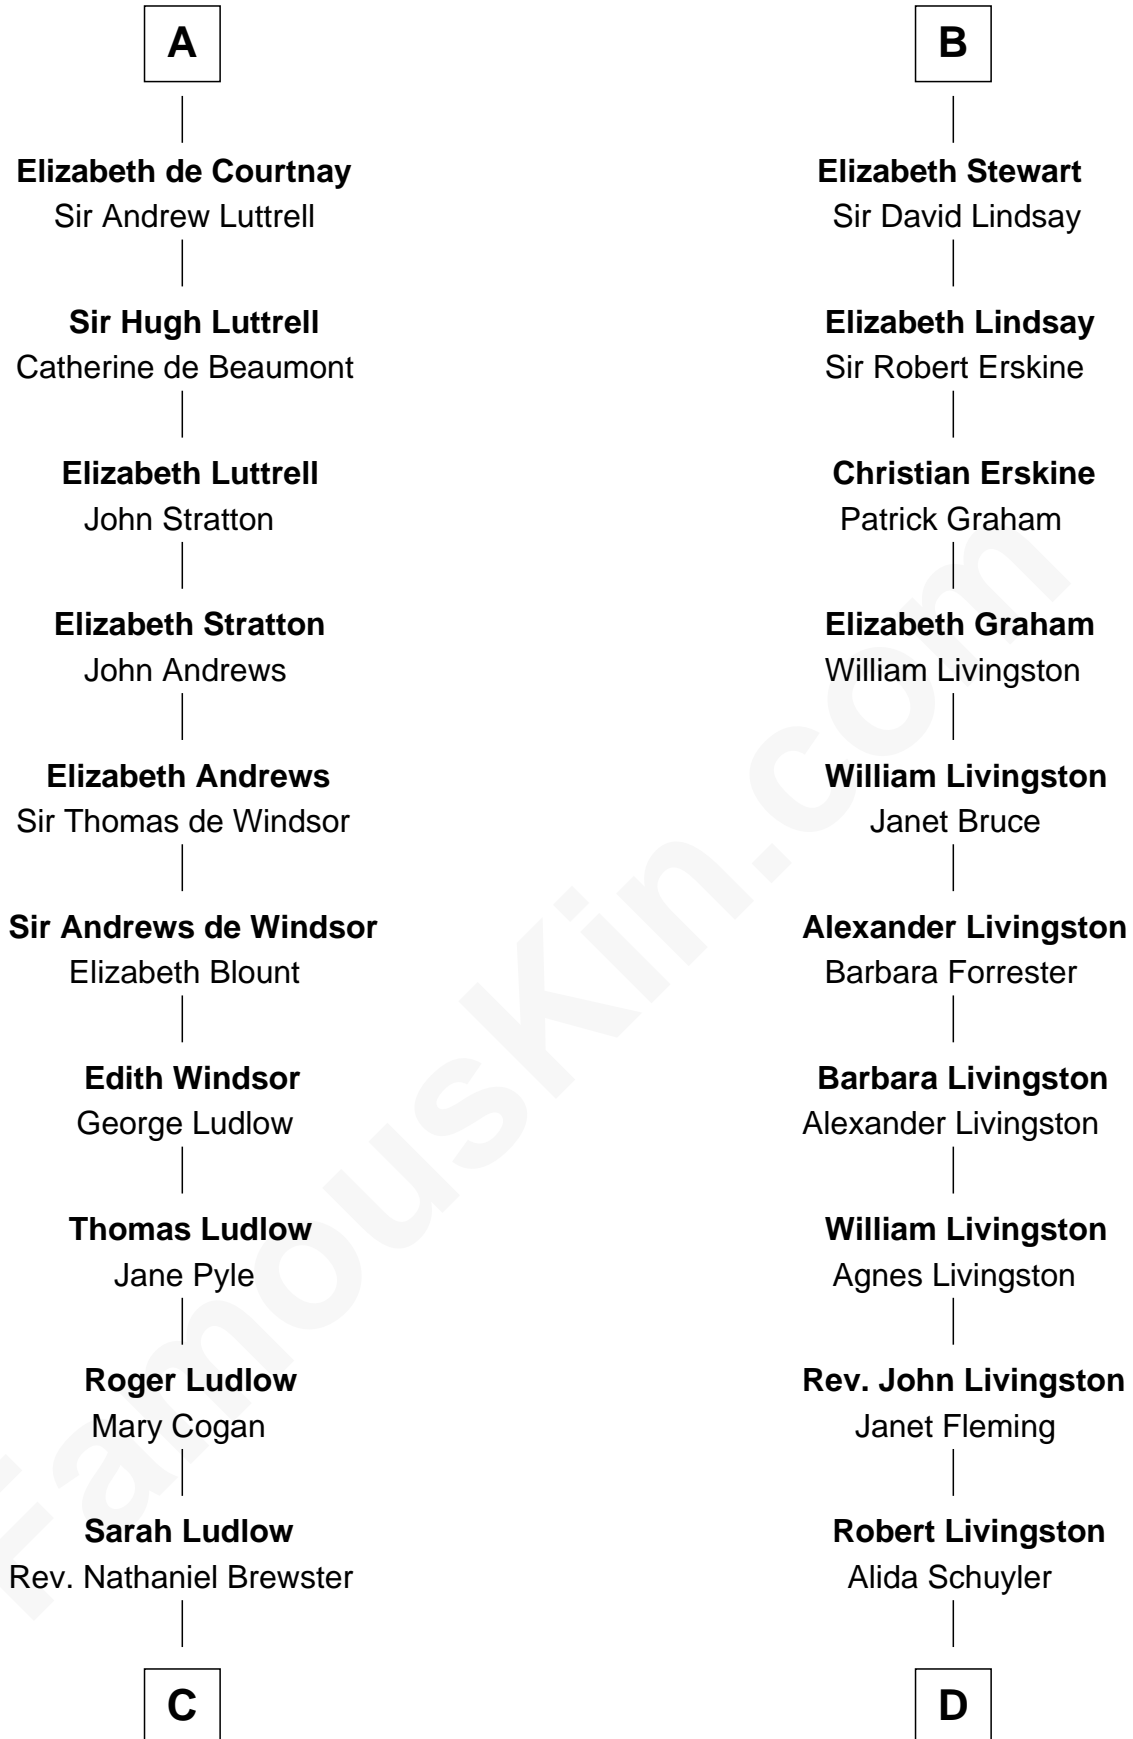

FamousKin.com

Relationship Chart of

Caleb Brewster

Member of the Culper Spy Ring during the American Revolution

19th cousin 1 time removed of

Hamilton Fish

26th U.S. Secretary of State

Henry of Huntingdon

Robert I, King of Scotland

Isabella of Mar

Marjorie Bruce

Walter Stewart

Robert II, King of Scotland

Euphemia of Ross

B

C

Daniel Brewster

Anna Jayne

Benjamin Brewster

Sarah Biggs

Caleb Brewster

Member of the Culper Spy Ring

D

Gilbert Robert Livingston