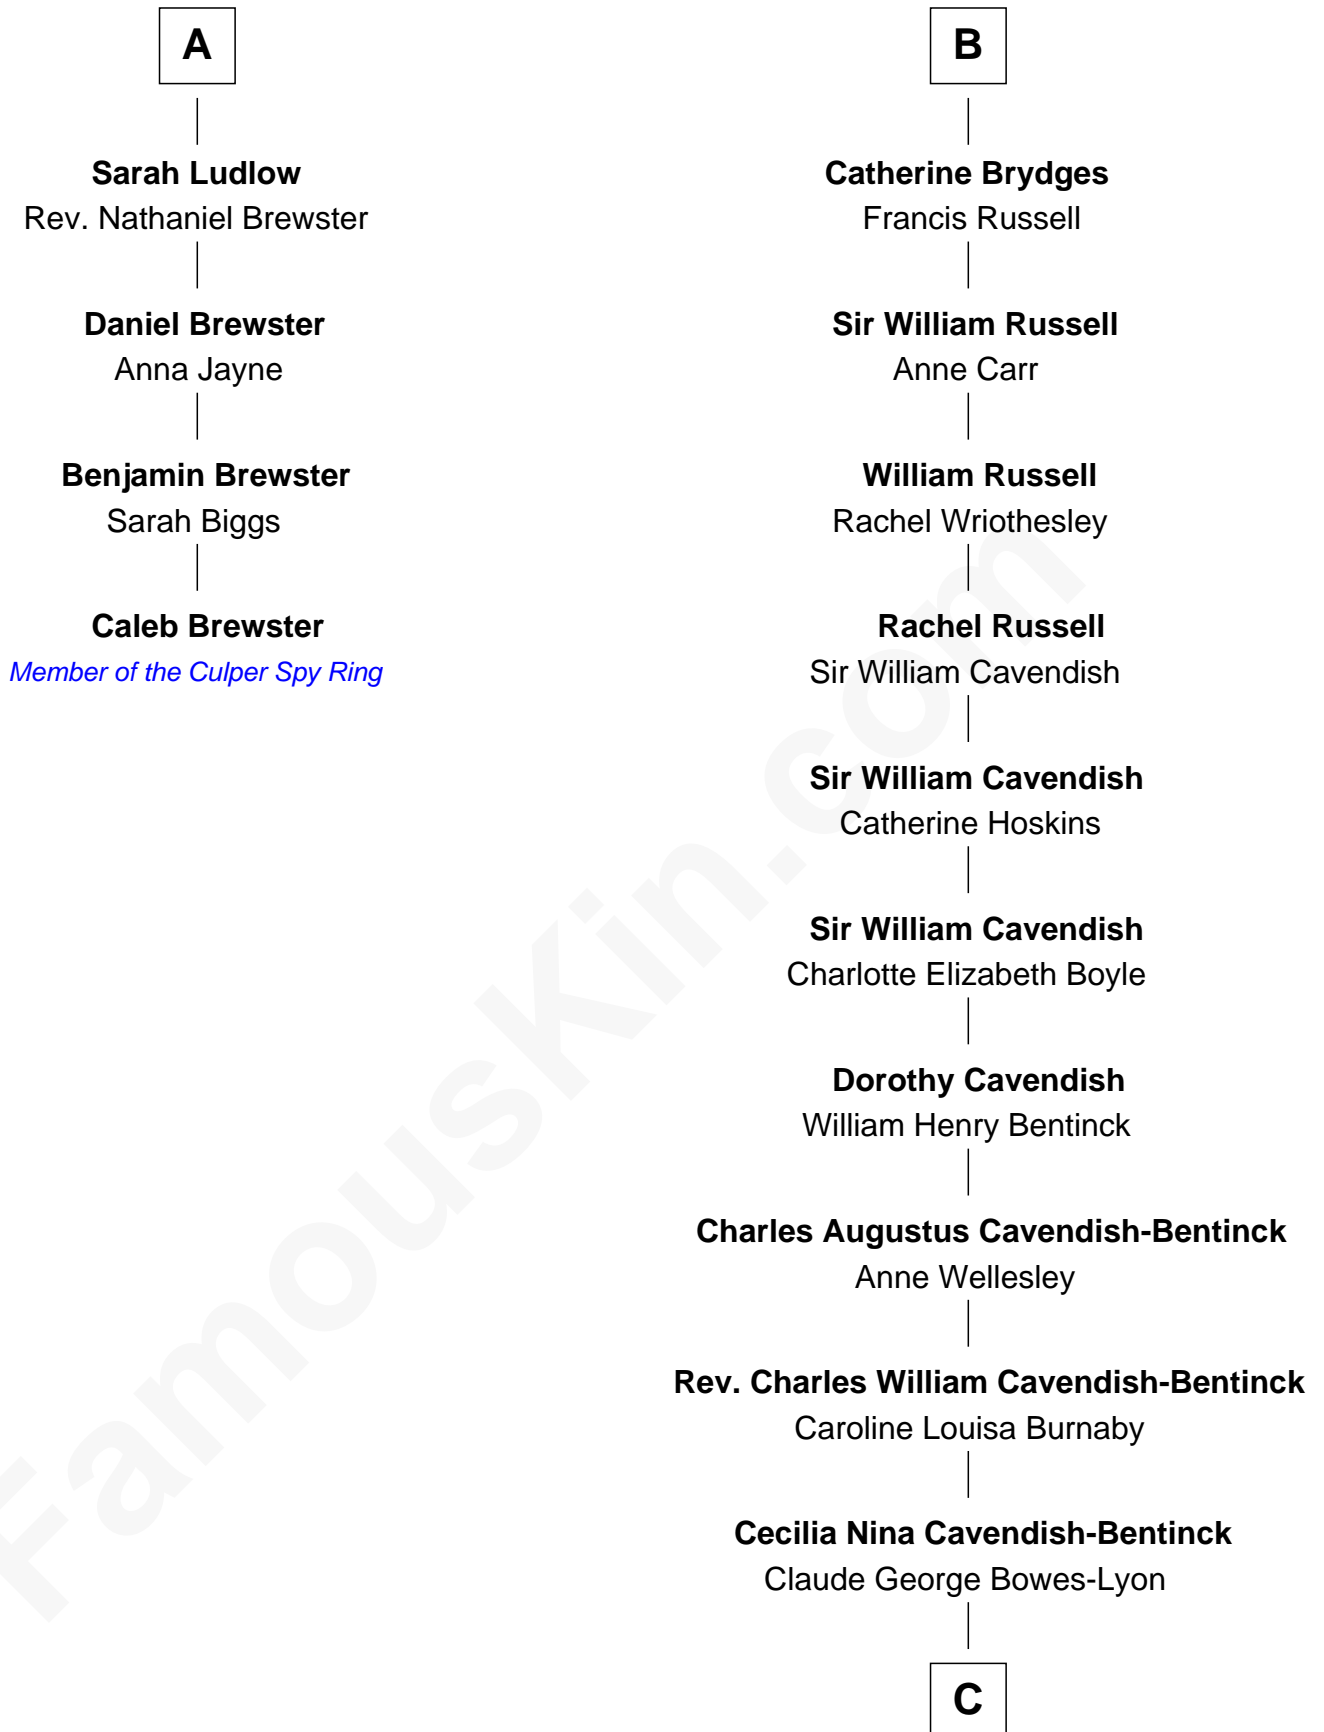

FamousKin.com

Relationship Chart of

Caleb Brewster

Member of the Culper Spy Ring during the American Revolution

10th cousin 8 times removed of

Queen Elizabeth II

Queen of the United Kingdom

C

Elizabeth Bowes-Lyon
George VI, King of the United Kingdom

Queen Elizabeth II
Queen of the United Kingdom

FamousKin.com