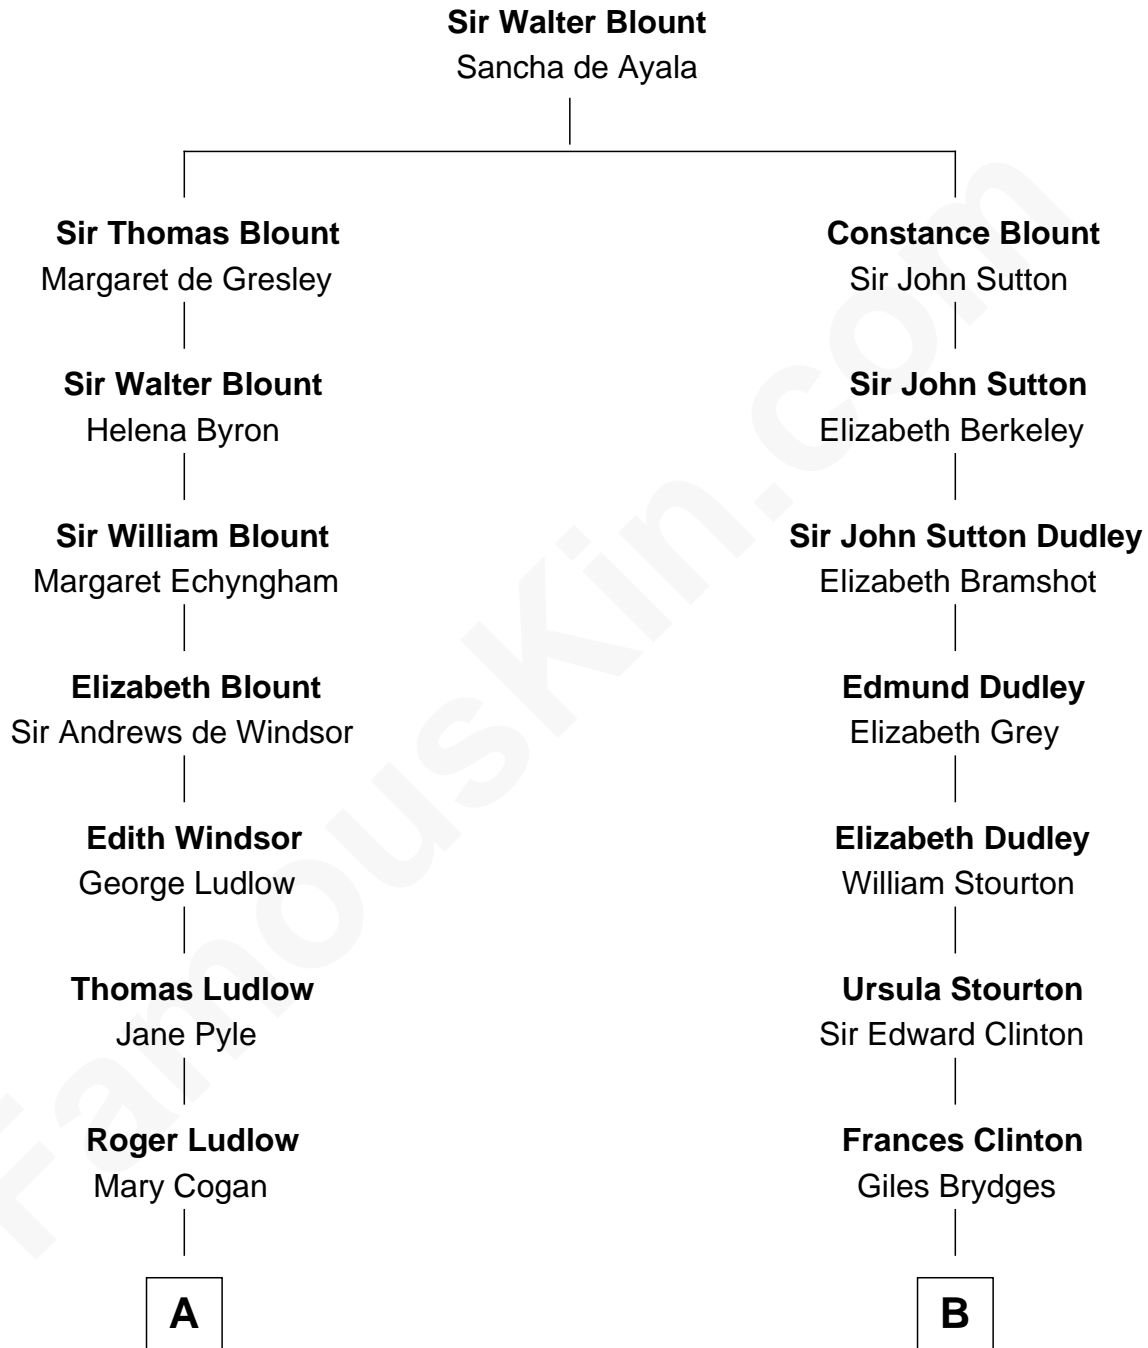

FamousKin.com

Relationship Chart of

Caleb Brewster

Member of the Culper Spy Ring during the American Revolution

10th cousin 8 times removed of

Queen Elizabeth II

Queen of the United Kingdom

C

Elizabeth Bowes-Lyon
George VI, King of the United Kingdom

Queen Elizabeth II
Queen of the United Kingdom

FamousKin.com