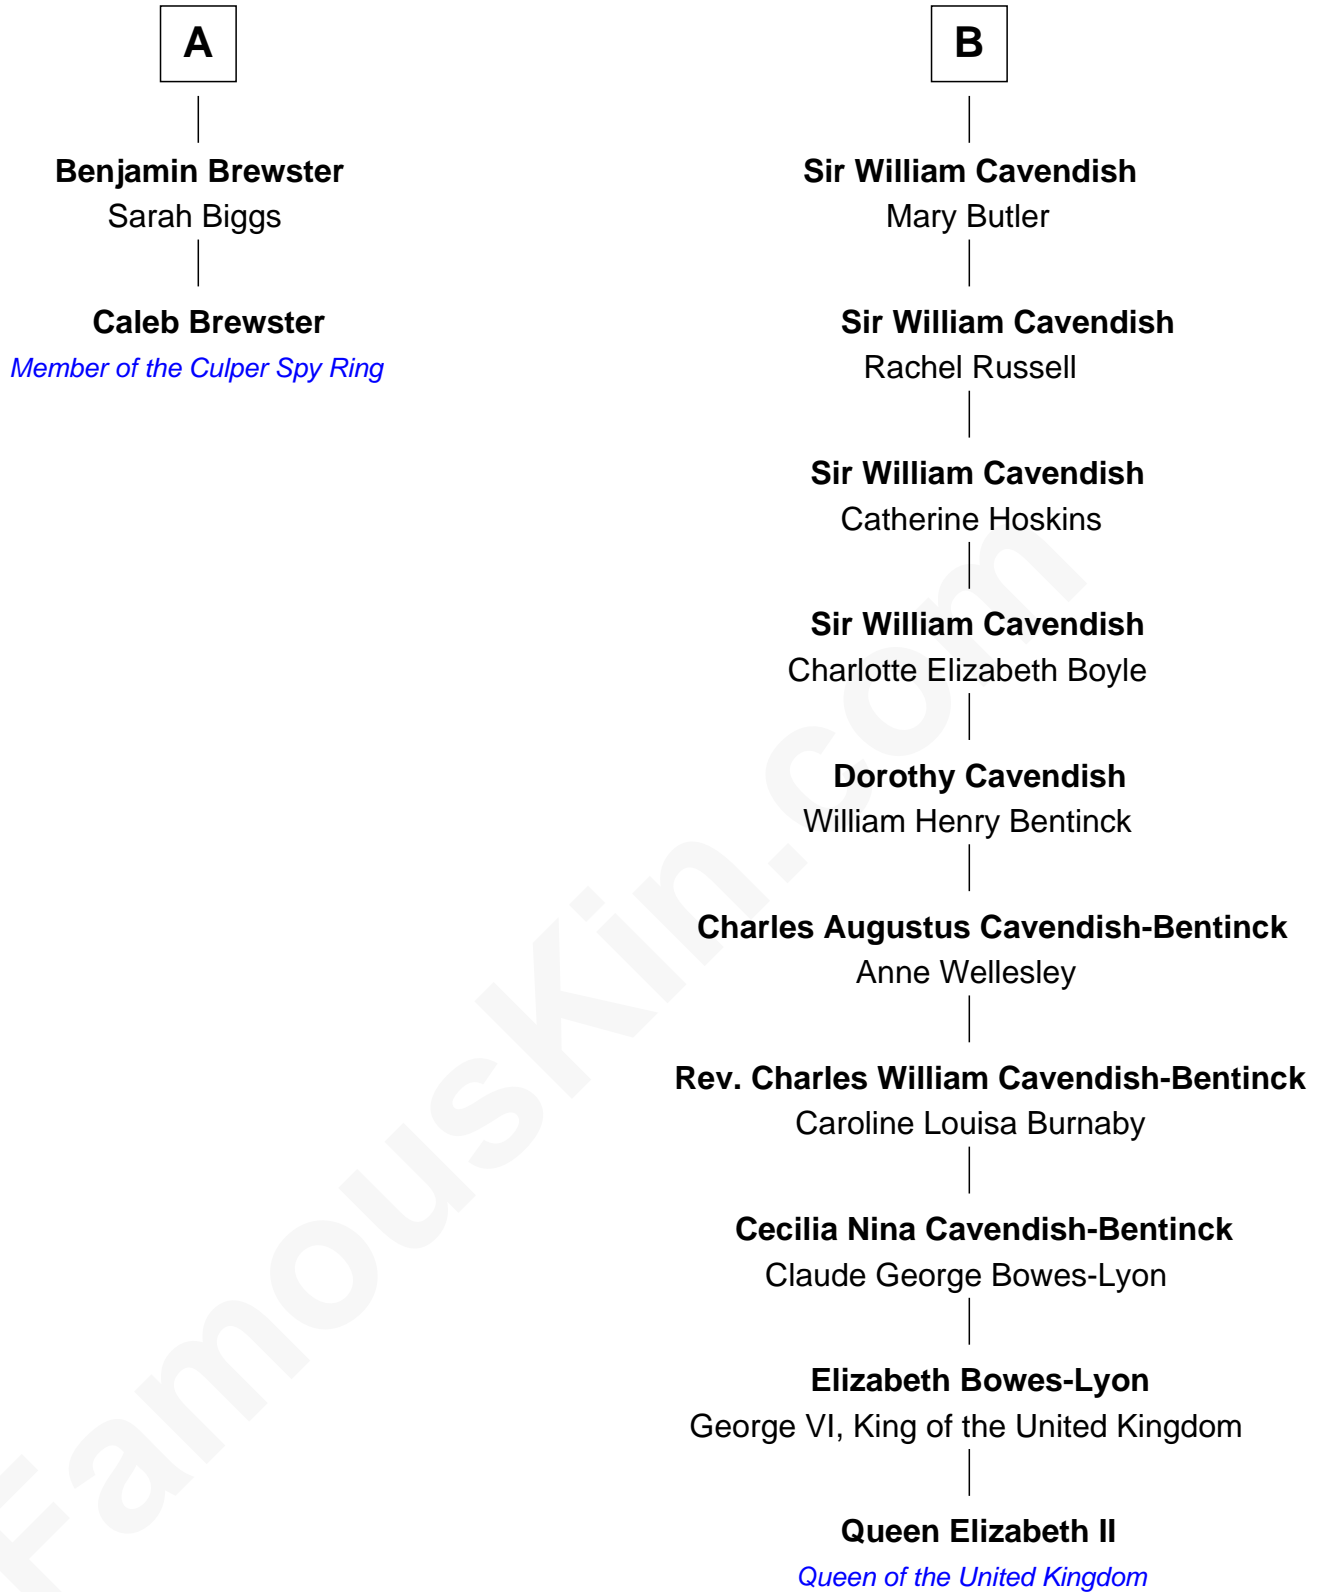

# FamousKin.com Relationship Chart of

**Caleb Brewster**

*Member of the Culper Spy Ring during the American Revolution*

8th cousin 8 times removed of

**Queen Elizabeth II**

*Queen of the United Kingdom*

Elizabeth II photo by [Eric Draper](#)