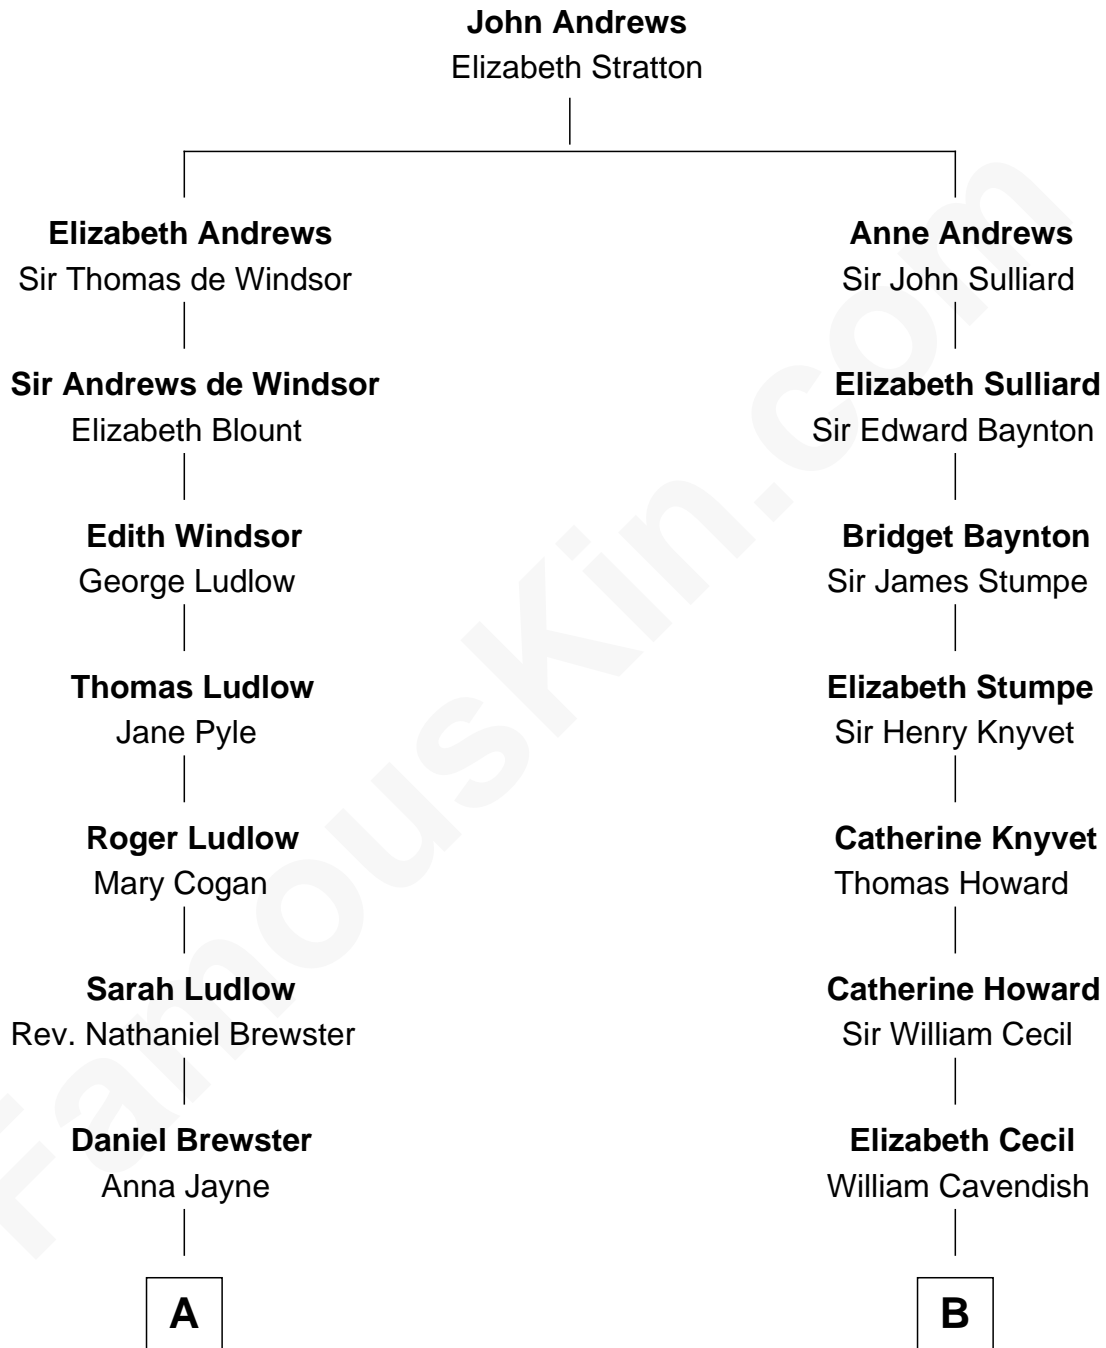

# FamousKin.com Relationship Chart of

**Caleb Brewster**

*Member of the Culper Spy Ring during the American Revolution*

8th cousin 8 times removed of

**Queen Elizabeth II**

*Queen of the United Kingdom*

Elizabeth II photo by [Eric Draper](#)