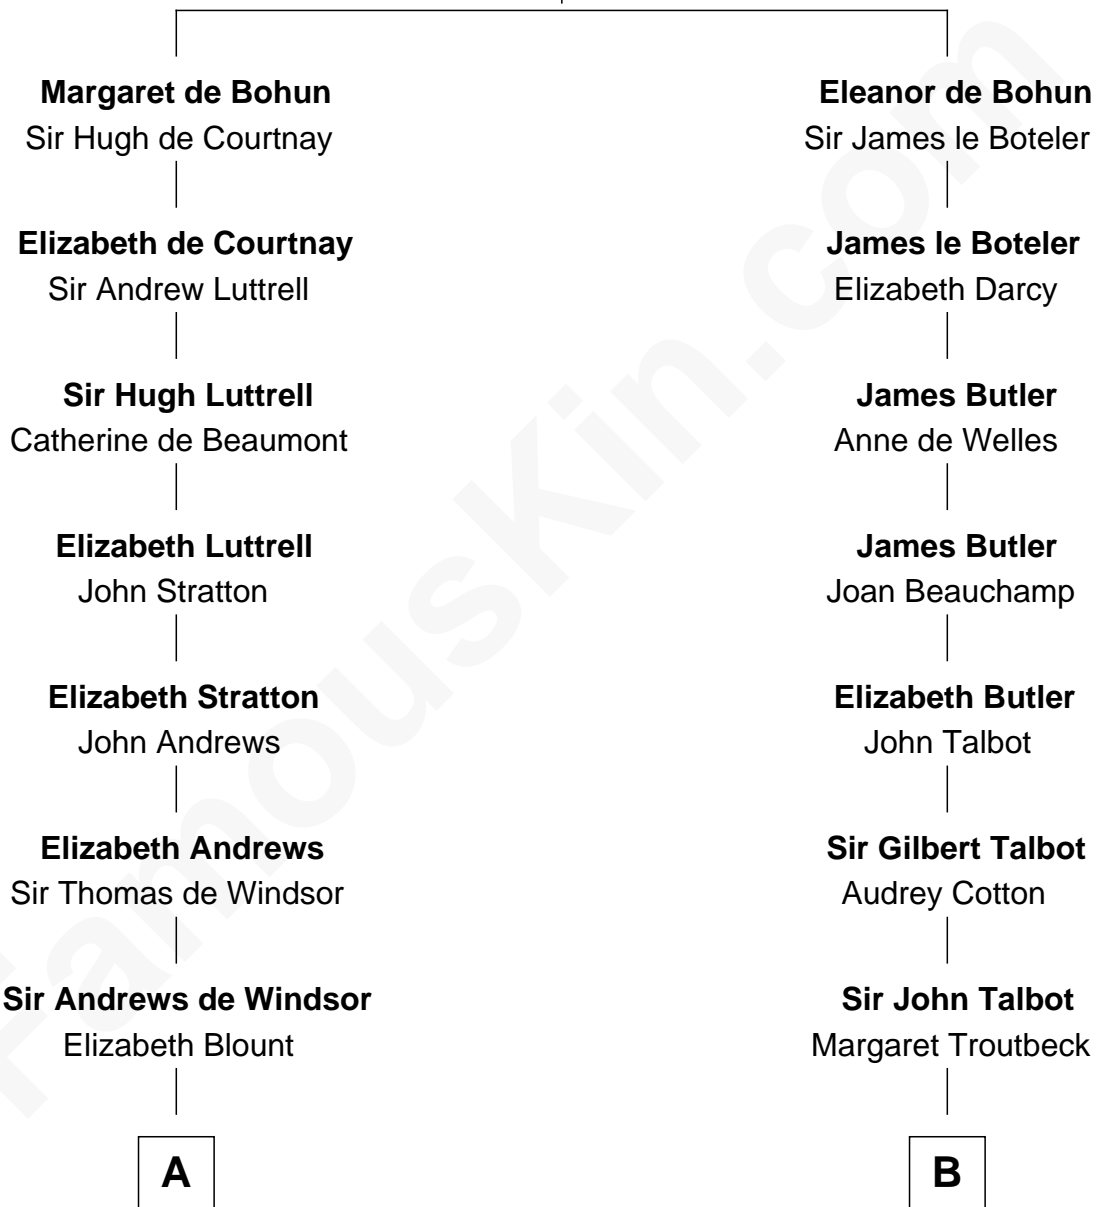

FamousKin.com

Relationship Chart of

Caleb Brewster

Member of the Culper Spy Ring during the American Revolution

13th cousin 6 times removed of

Queen Elizabeth II

Queen of the United Kingdom

Humphrey de Bohun
Elizabeth Plantagenet

C

Claude George Bowes-Lyon
Cecilia Nina Cavendish-Bentinck

Elizabeth Bowes-Lyon
George VI, King of the United Kingdom

Queen Elizabeth II
Queen of the United Kingdom

FamousKin.com