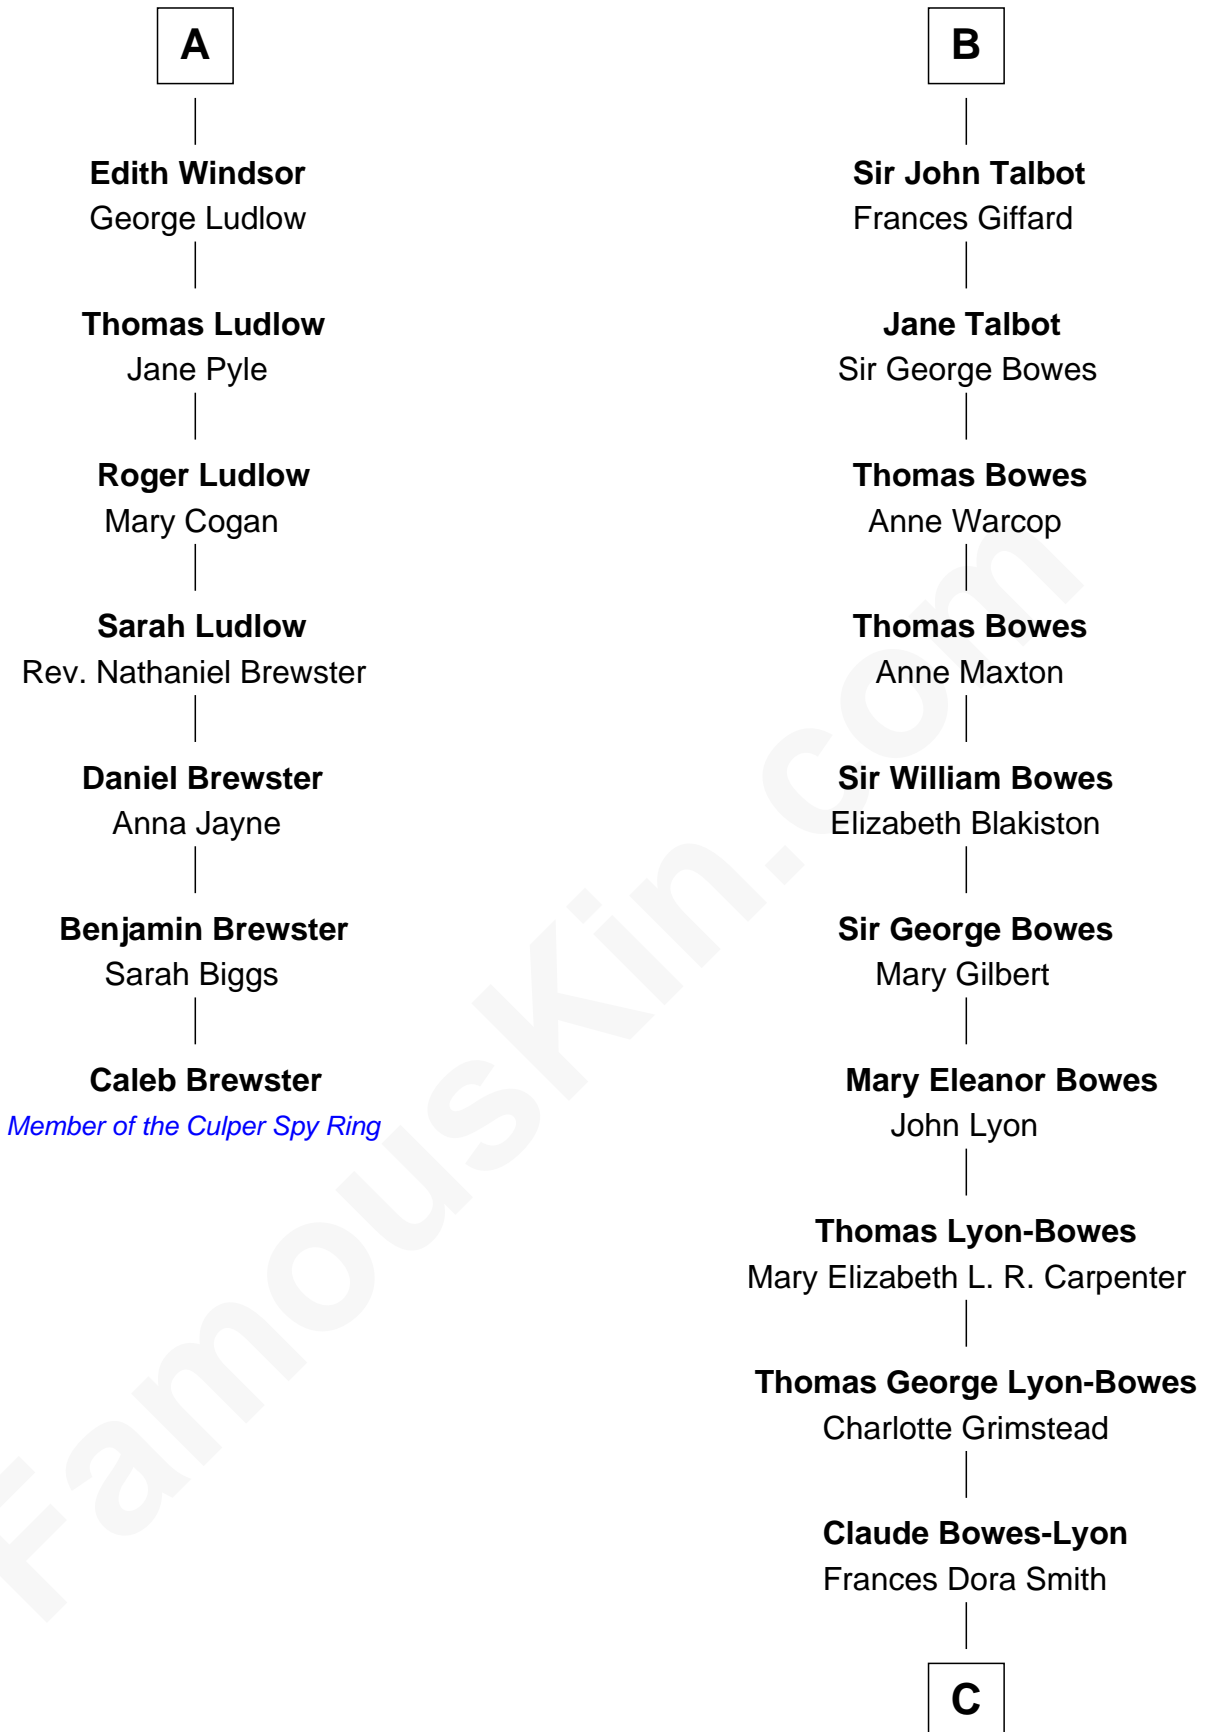

FamousKin.com

Relationship Chart of

Caleb Brewster

Member of the Culper Spy Ring during the American Revolution

13th cousin 6 times removed of

Queen Elizabeth II

Queen of the United Kingdom

Humphrey de Bohun
Elizabeth Plantagenet

C

Claude George Bowes-Lyon
Cecilia Nina Cavendish-Bentinck

Elizabeth Bowes-Lyon
George VI, King of the United Kingdom

Queen Elizabeth II
Queen of the United Kingdom

FamousKin.com