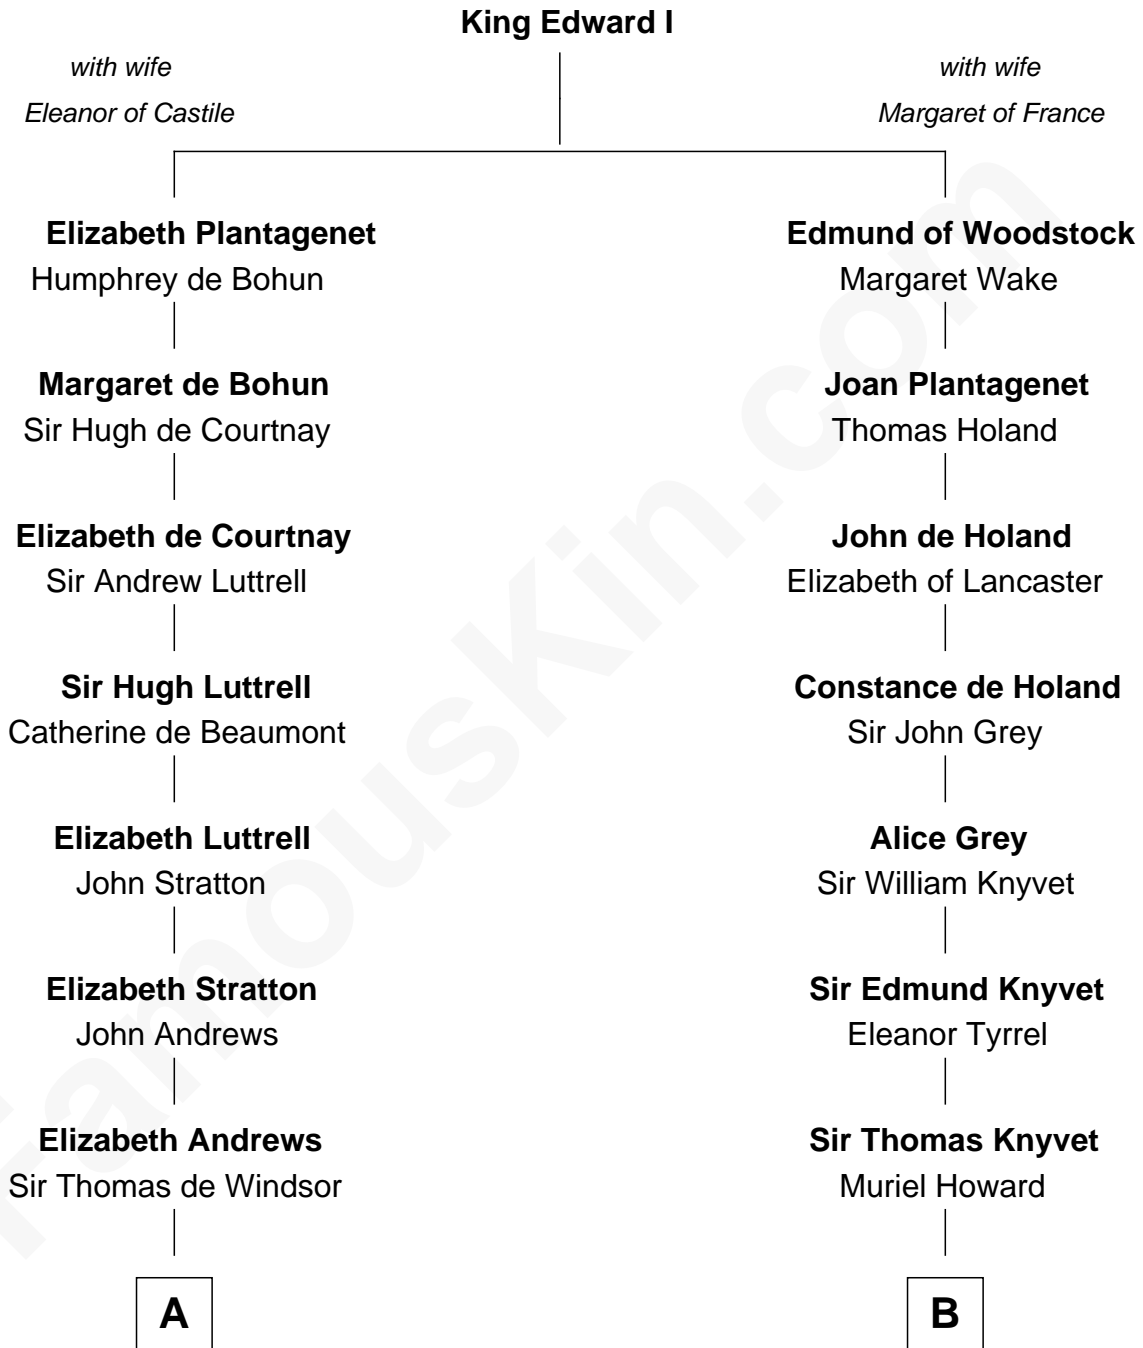

FamousKin.com

Relationship Chart of

Caleb Brewster

Member of the Culper Spy Ring during the American Revolution

14th cousin 6 times removed of

Tilda Swinton
Movie Actress

C

Gertrude Clare Fetherstonhaugh
Cecil George Herbert Alers-Hankey

Mariora Beatrice Evelyn Rochfort Alers-Hankey
Alan Henry Campbell Swinton

Sir John Swinton
Judith Balfour Killen

Tilda Swinton
Movie Actress