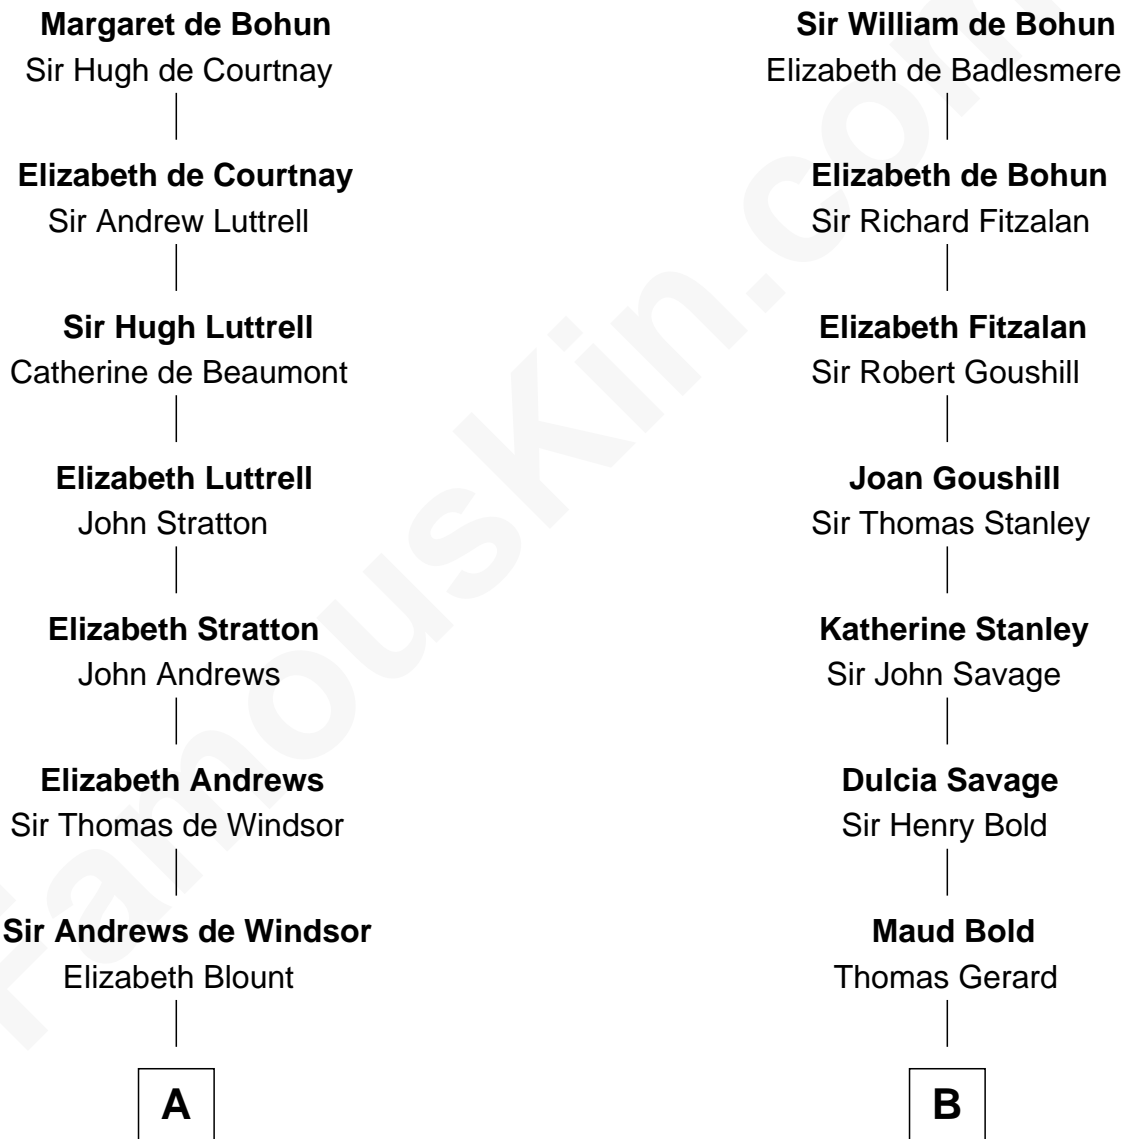

FamousKin.com
Relationship Chart of
Caleb Brewster

Member of the Culper Spy Ring during the American Revolution

13th cousin 1 time removed of

Thomas Sim Lee

2nd and 7th Governor of Maryland

Humphrey de Bohun
Elizabeth Plantagenet

A

Edith Windsor

George Ludlow

Thomas Ludlow

Jane Pyle

Roger Ludlow

Mary Cogan

Sarah Ludlow