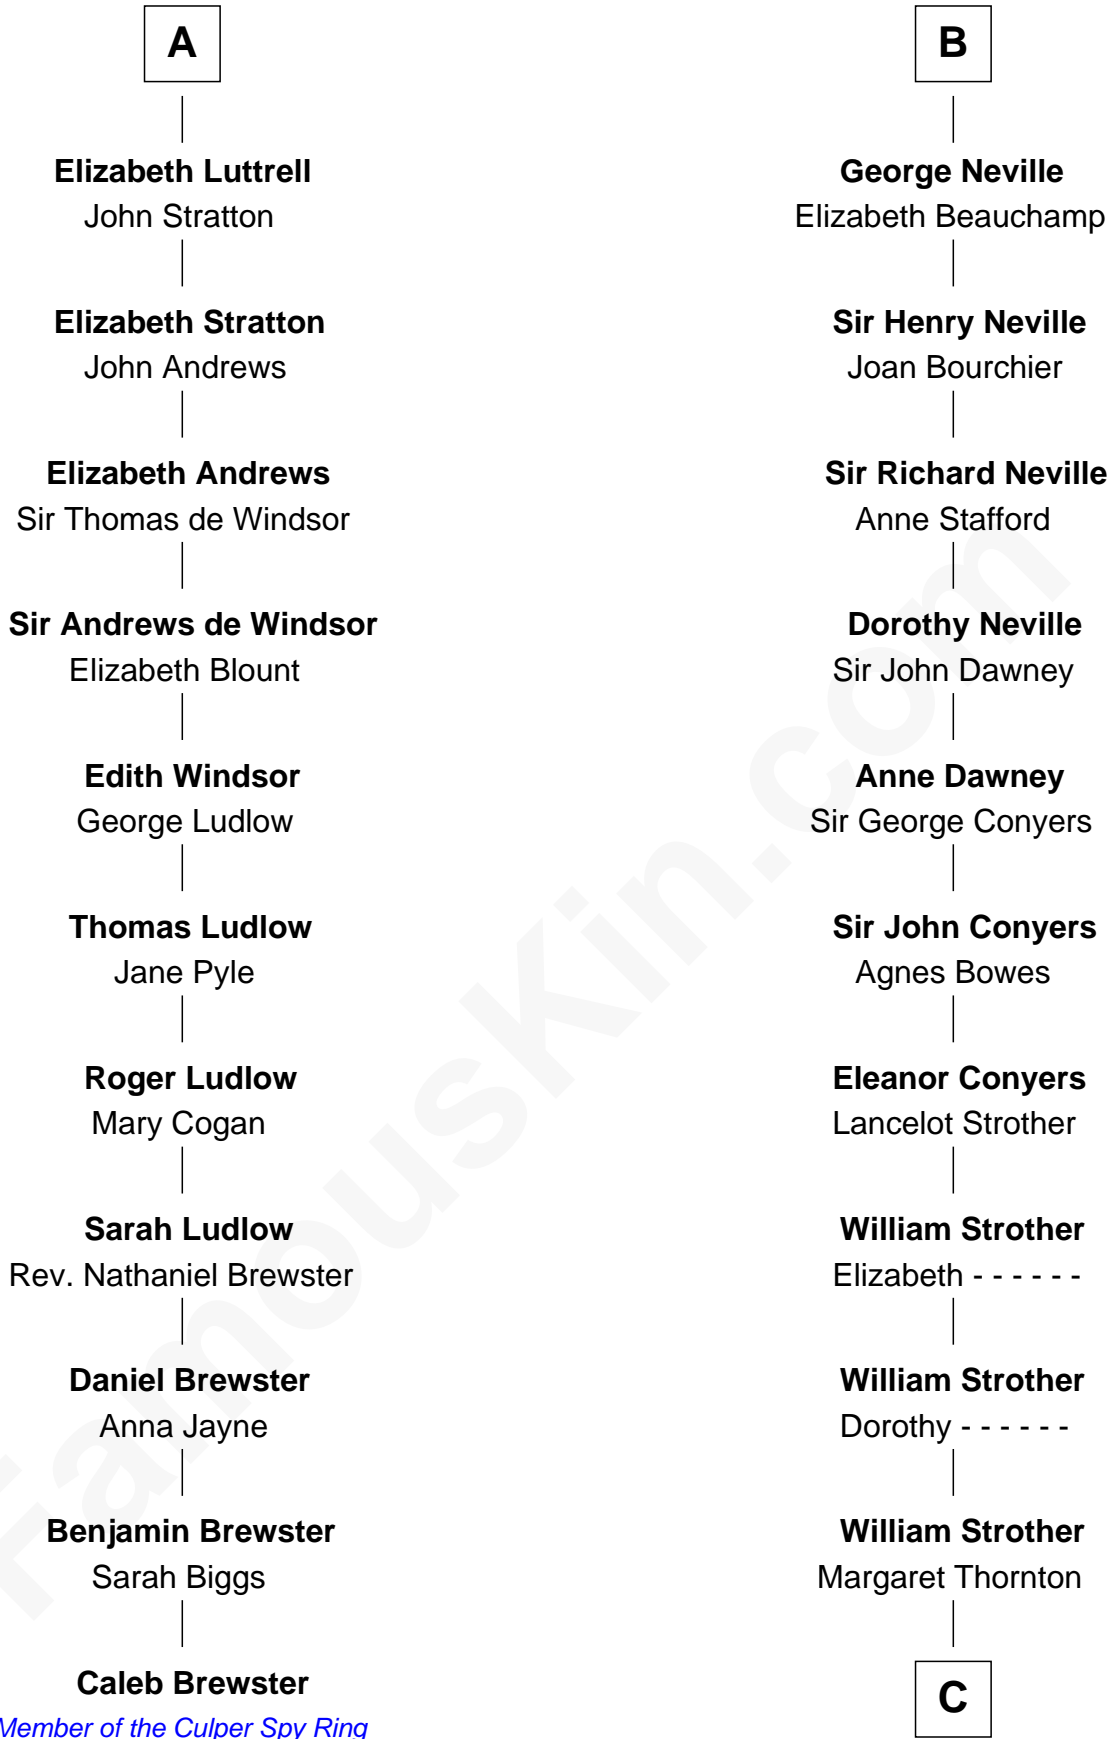

## Relationship Chart of

### Caleb Brewster

*Member of the Culper Spy Ring during the American Revolution*

17th cousin 3 times removed of

**Zachary Taylor**  
12th U.S. President

**Saher de Quincy**  
Margaret de Beaumont

**C**

**Francis Strother**  
Susannah Dabney

**William Strother**  
Sarah Bayly

**Sarah Dabney Strother**  
Col. Richard Taylor

**Zachary Taylor**  
*12th U.S. President*

FamousKin.com