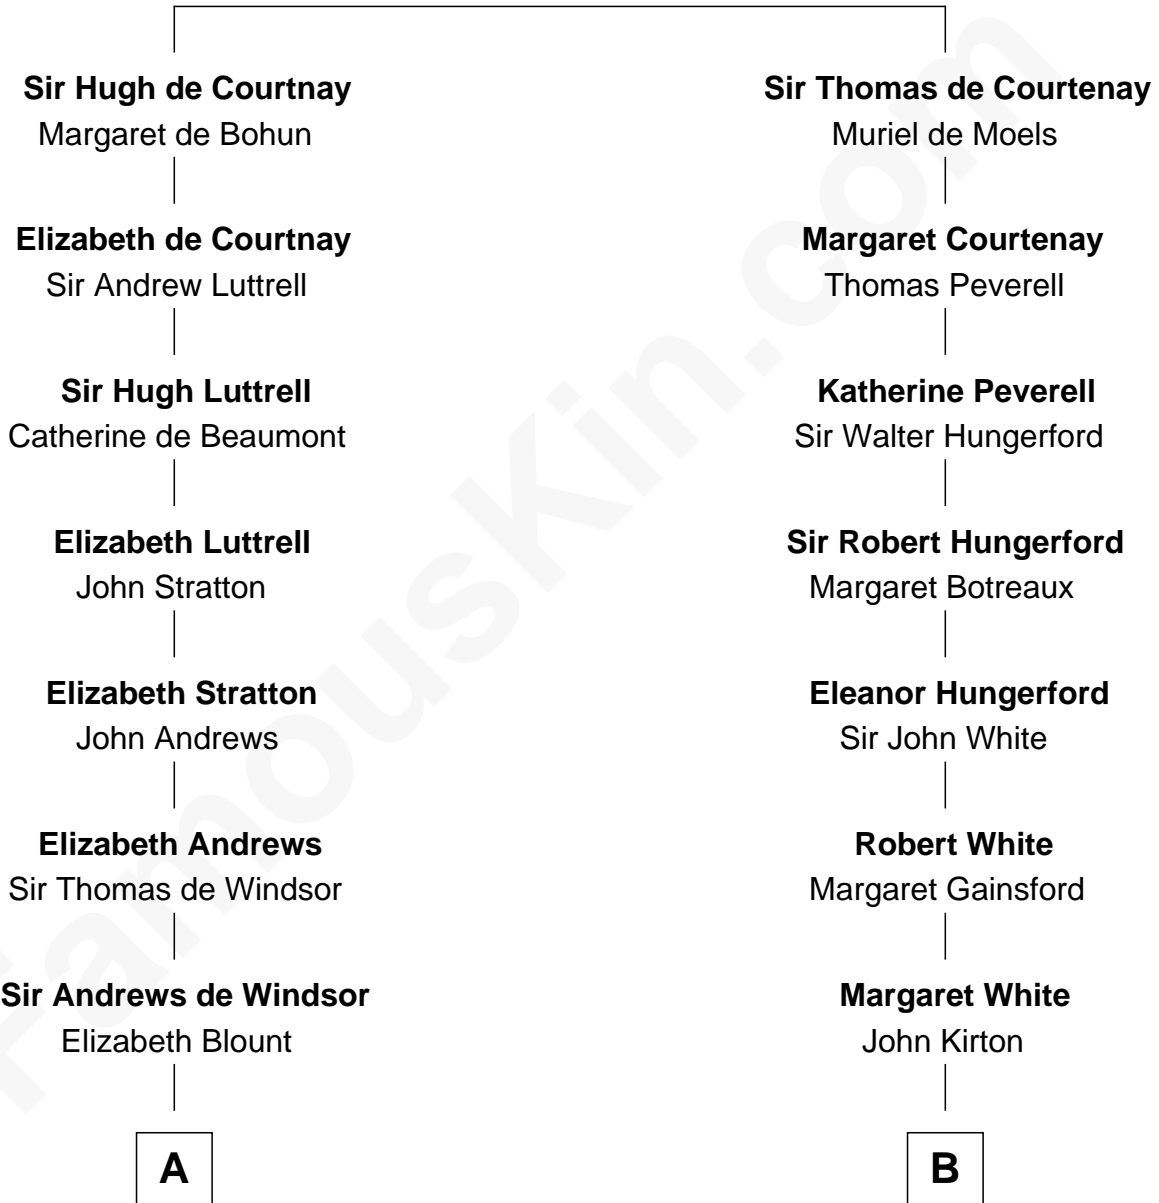

FamousKin.com
Relationship Chart of
Caleb Brewster

Member of the Culper Spy Ring during the American Revolution

13th cousin 8 times removed of

Thomas J. Watson, Jr.
President and CEO of I.B.M.

Sir Hugh de Courtenay
 Agnes de St. John