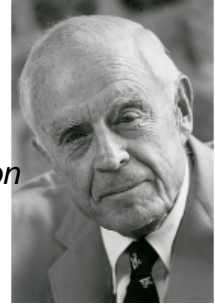

FamousKin.com
Relationship Chart of
Caleb Brewster

Member of the Culper Spy Ring during the American Revolution

13th cousin 8 times removed of

Thomas J. Watson, Jr.
President and CEO of I.B.M.

Sir Hugh de Courtenay
 Agnes de St. John