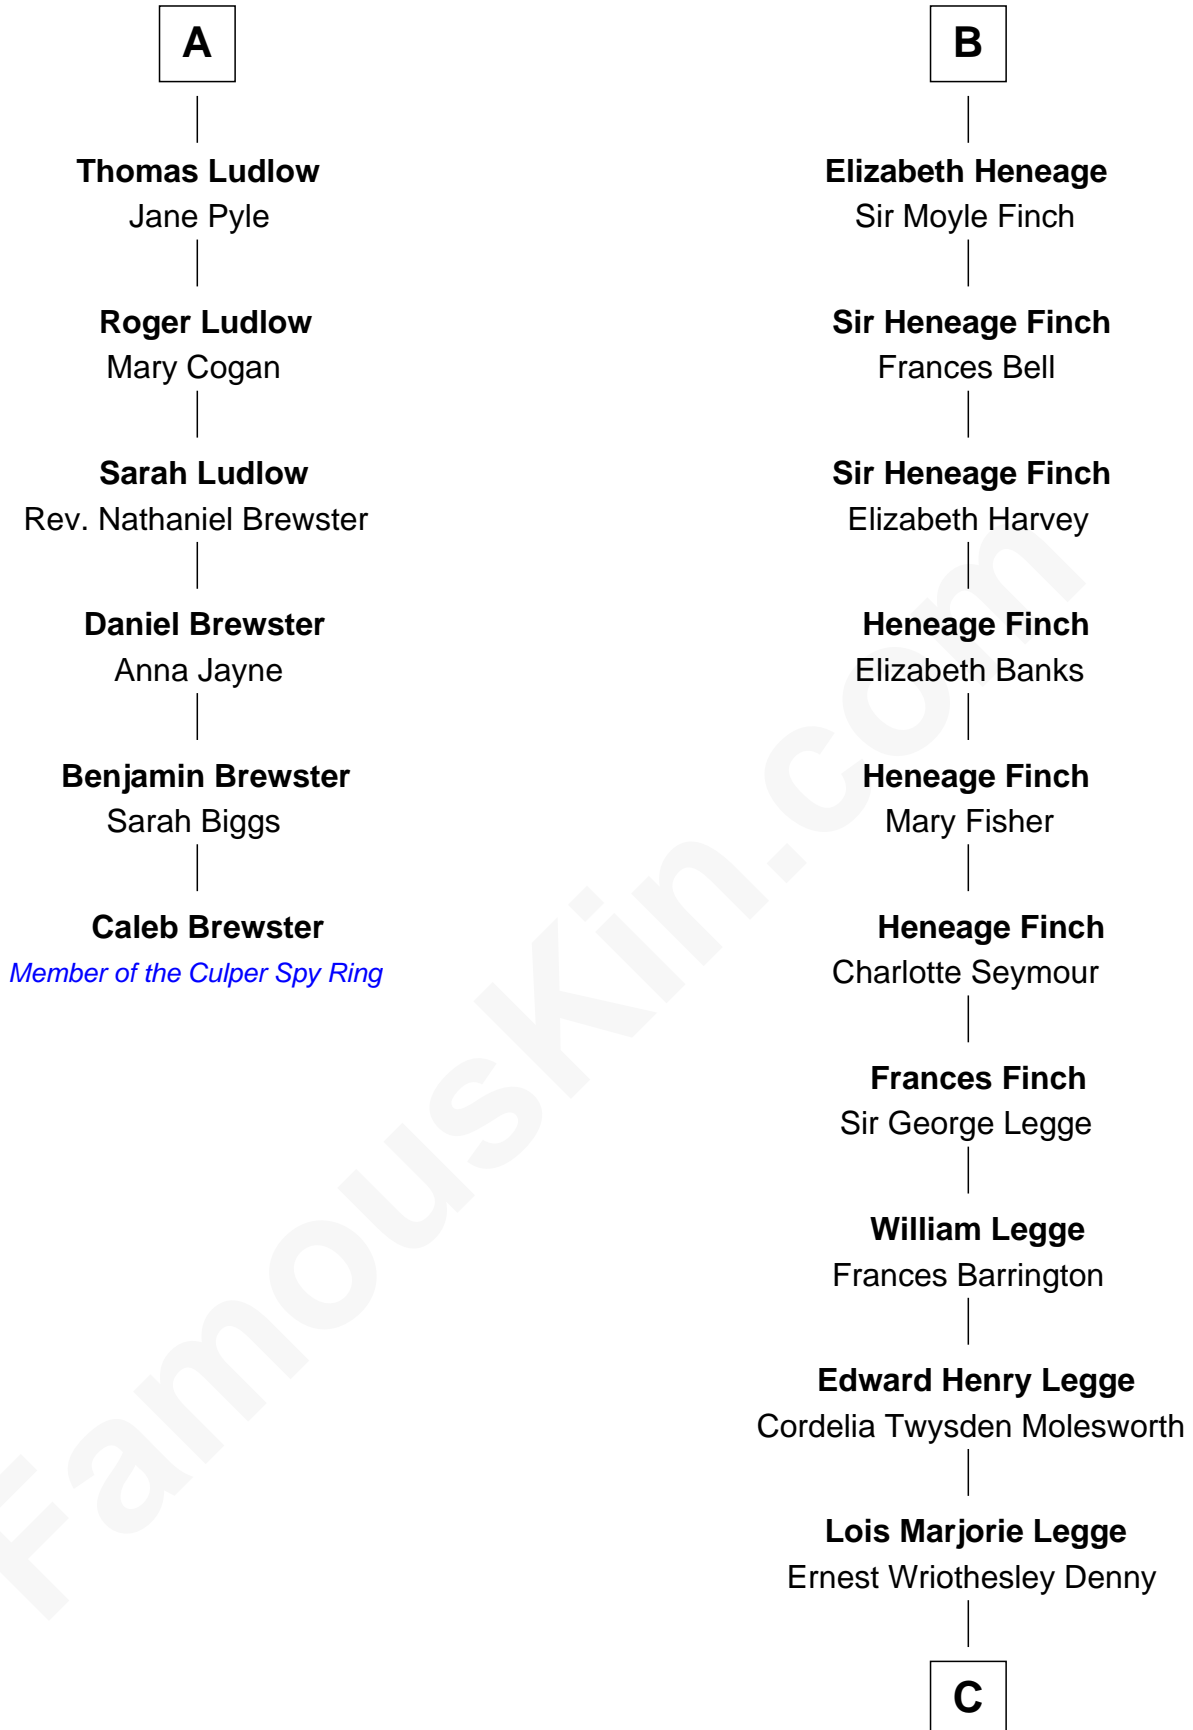

### Caleb Brewster

Member of the Culper Spy Ring during the American Revolution

12th cousin 7 times removed of

**Edith Windsor**

George Ludlow

**A**

**Sir Philip Courtenay**

Anne Wake

**Sir John Courtenay**

Joan Champernoun

**Sir Philip Courtenay**

Elizabeth Hungerford

**Katherine Courtenay**

Sir William Huddesfield

**Elizabeth Huddesfield**

Sir Anthony Poyntz

**Sir Nicholas Poyntz**

Joan Berkeley

**Anne Poyntz**

Sir Thomas Heneage

**B**

C

**Lavender Cecilia Denny**  
John Charles Dundas Harington

**Sir David Richard Harington**  
Deborah Jane Catesby

**Kit Harington**  
*TV Actor - "Game of Thrones"*

FamousKin.com