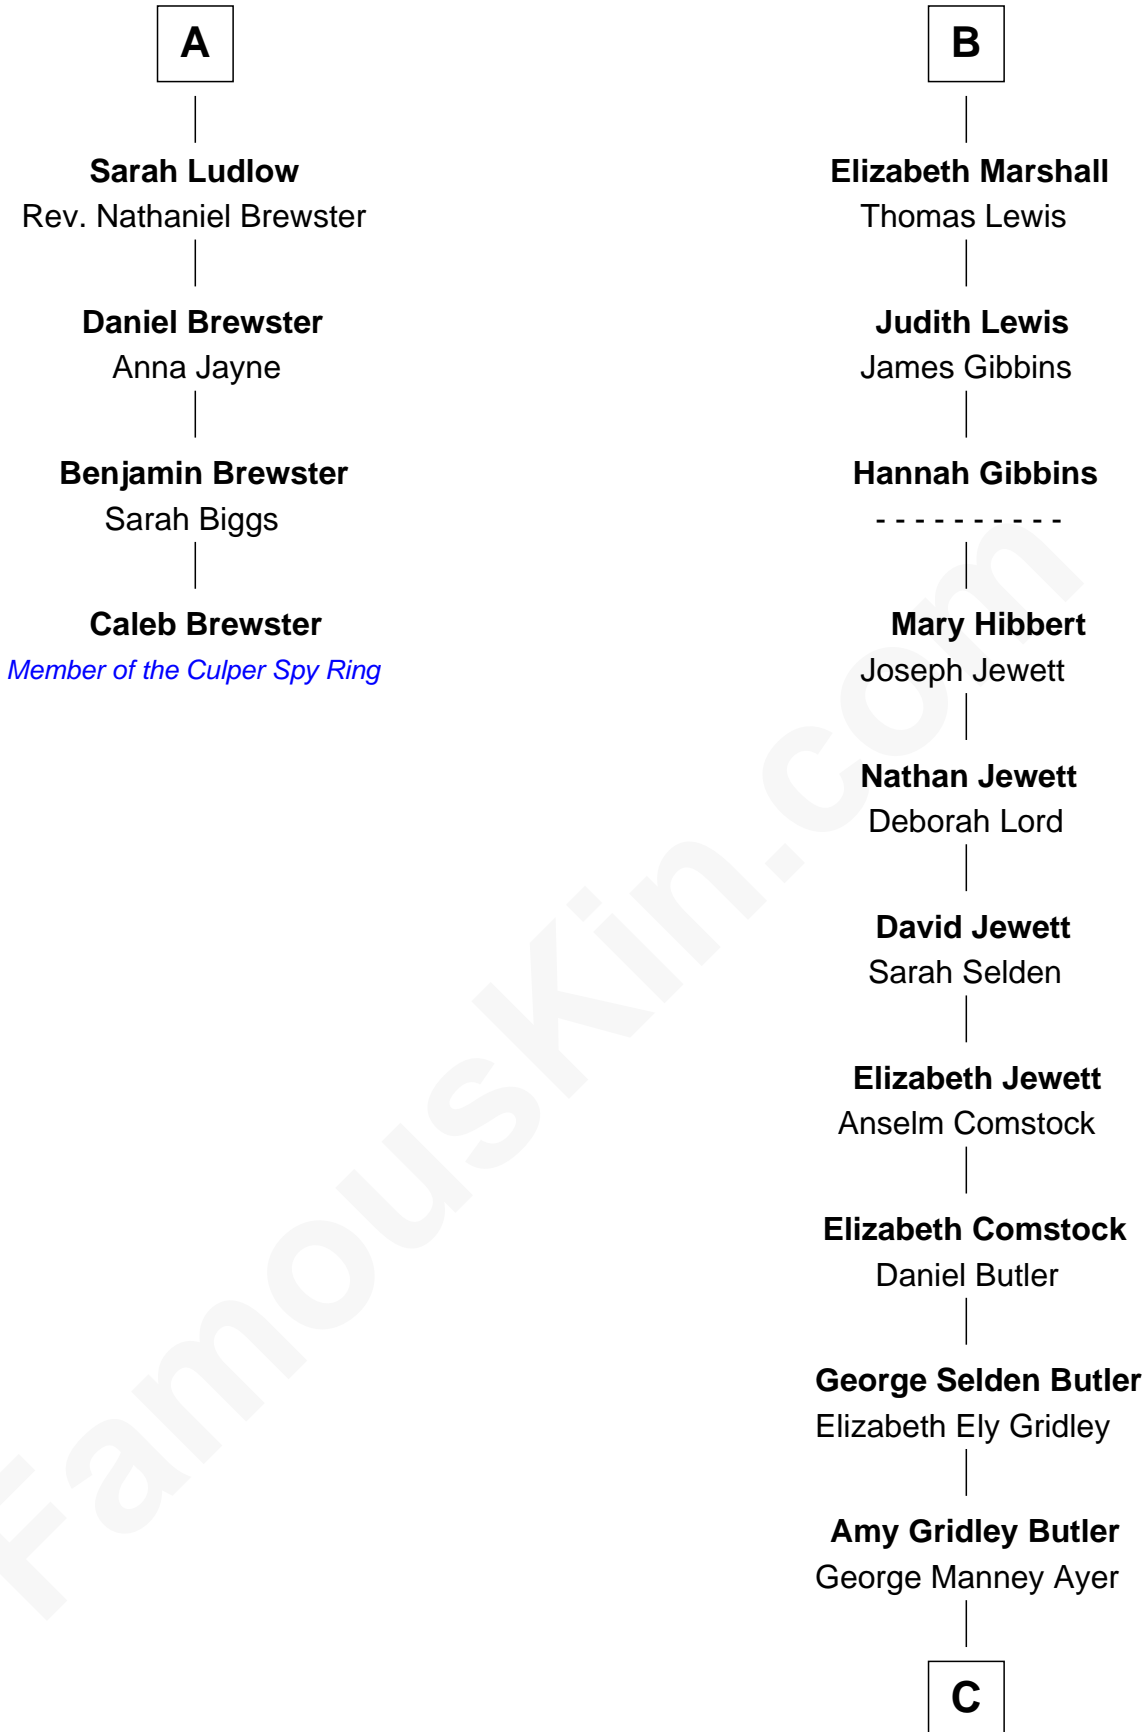

**FamousKin.com**  
**Relationship Chart of**  
**Caleb Brewster**

*Member of the Culper Spy Ring during the American Revolution*

**10th cousin 9 times removed of**

**Gerald Ford**  
*38th U.S. President*

**Sir William Blount**  
 Margaret Echyngham

**Eleanor Sutton**  
 Sir Henry Beaumont

**Elizabeth Blount**  
 Sir Andrews de Windsor

**Constance Beaumont**  
 John Mytton

**Edith Windsor**  
 George Ludlow

**Joyce Mytton**  
 John Harpersfield

**Thomas Ludlow**  
 Jane Pyle

**Edward Harpersfield alias Mytton**  
 Anne Skrimshire

**Roger Ludlow**  
 Mary Cogan

**Katherine Mytton**  
 Roger Marshall

**A**

**B**

**C**

**Adele Augusta Ayer**  
Levi Addison Gardner

**Dorothy Ayer Gardner**  
Leslie Lynch King

**Gerald Ford**  
*38th U.S. President*

FamousKin.com