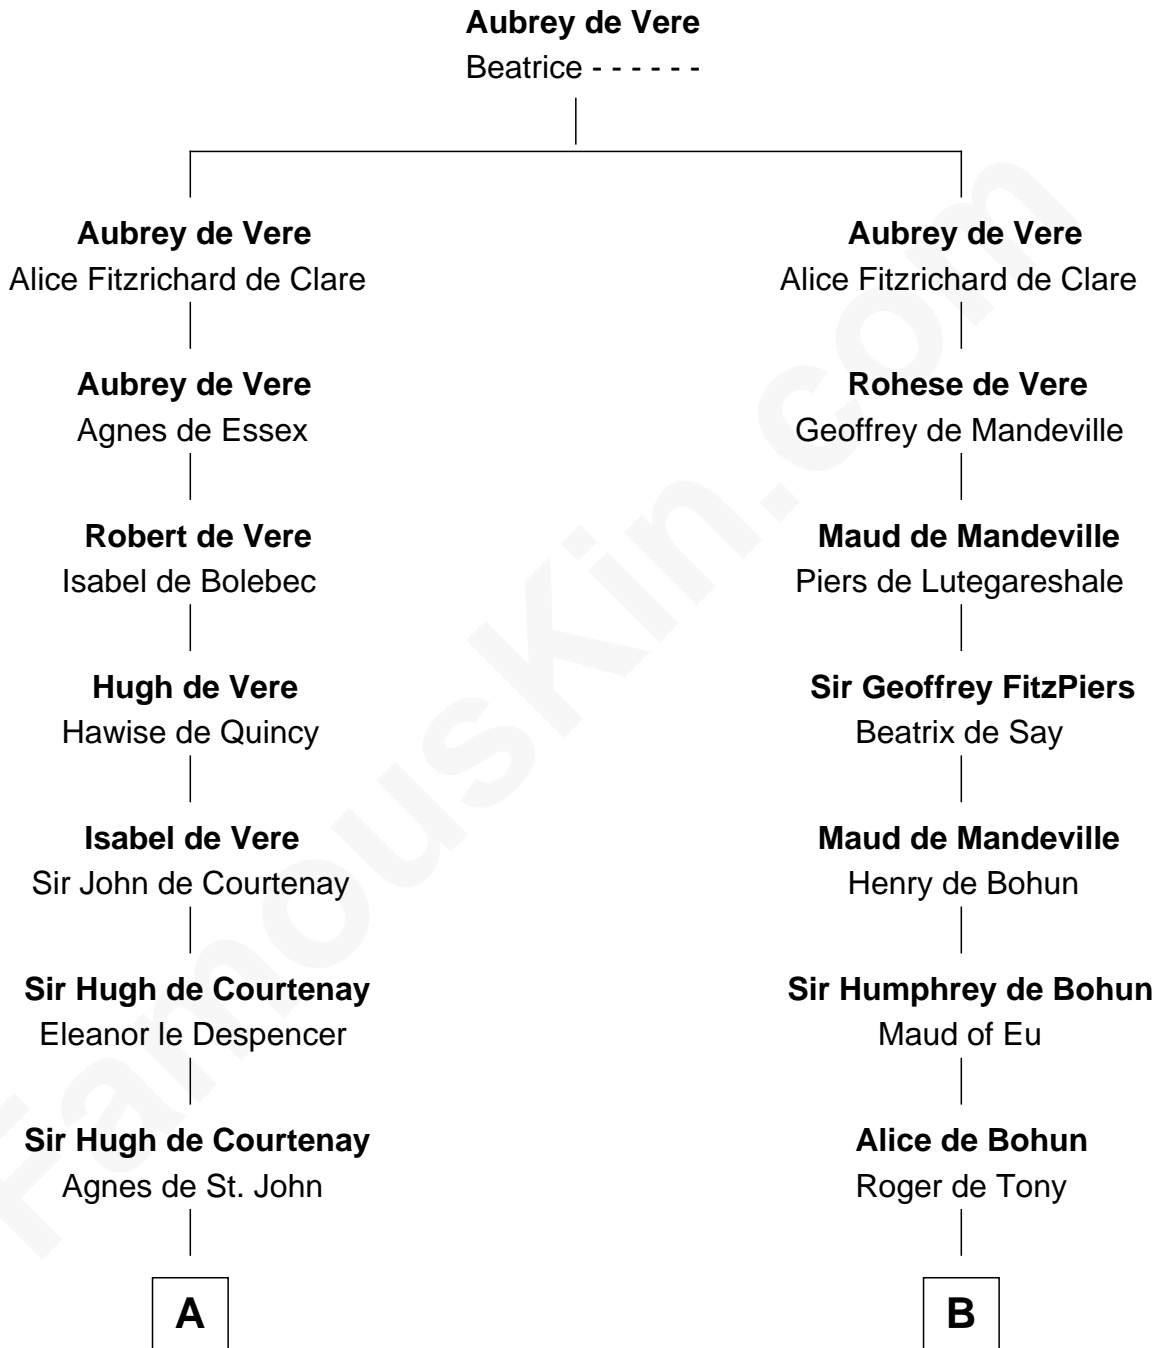

# FamousKin.com Relationship Chart of

**Caleb Brewster**

*Member of the Culper Spy Ring during the American Revolution*

20th cousin of

**Robert Catesby**

*Leader of Gunpowder Plot*

**C**

**Sarah Ludlow**  
Rev. Nathaniel Brewster

**Daniel Brewster**  
Anna Jayne

**Benjamin Brewster**  
Sarah Biggs

**Caleb Brewster**  
*Member of the Culper Spy Ring*

**D**

**Sir Richard Catesby**  
Dorothy Spencer

**William Catesby**  
Katherine Willington

**Sir William Catesby**  
Anne Throckmorton

**Robert Catesby**  
*Leader of Gunpowder Plot*